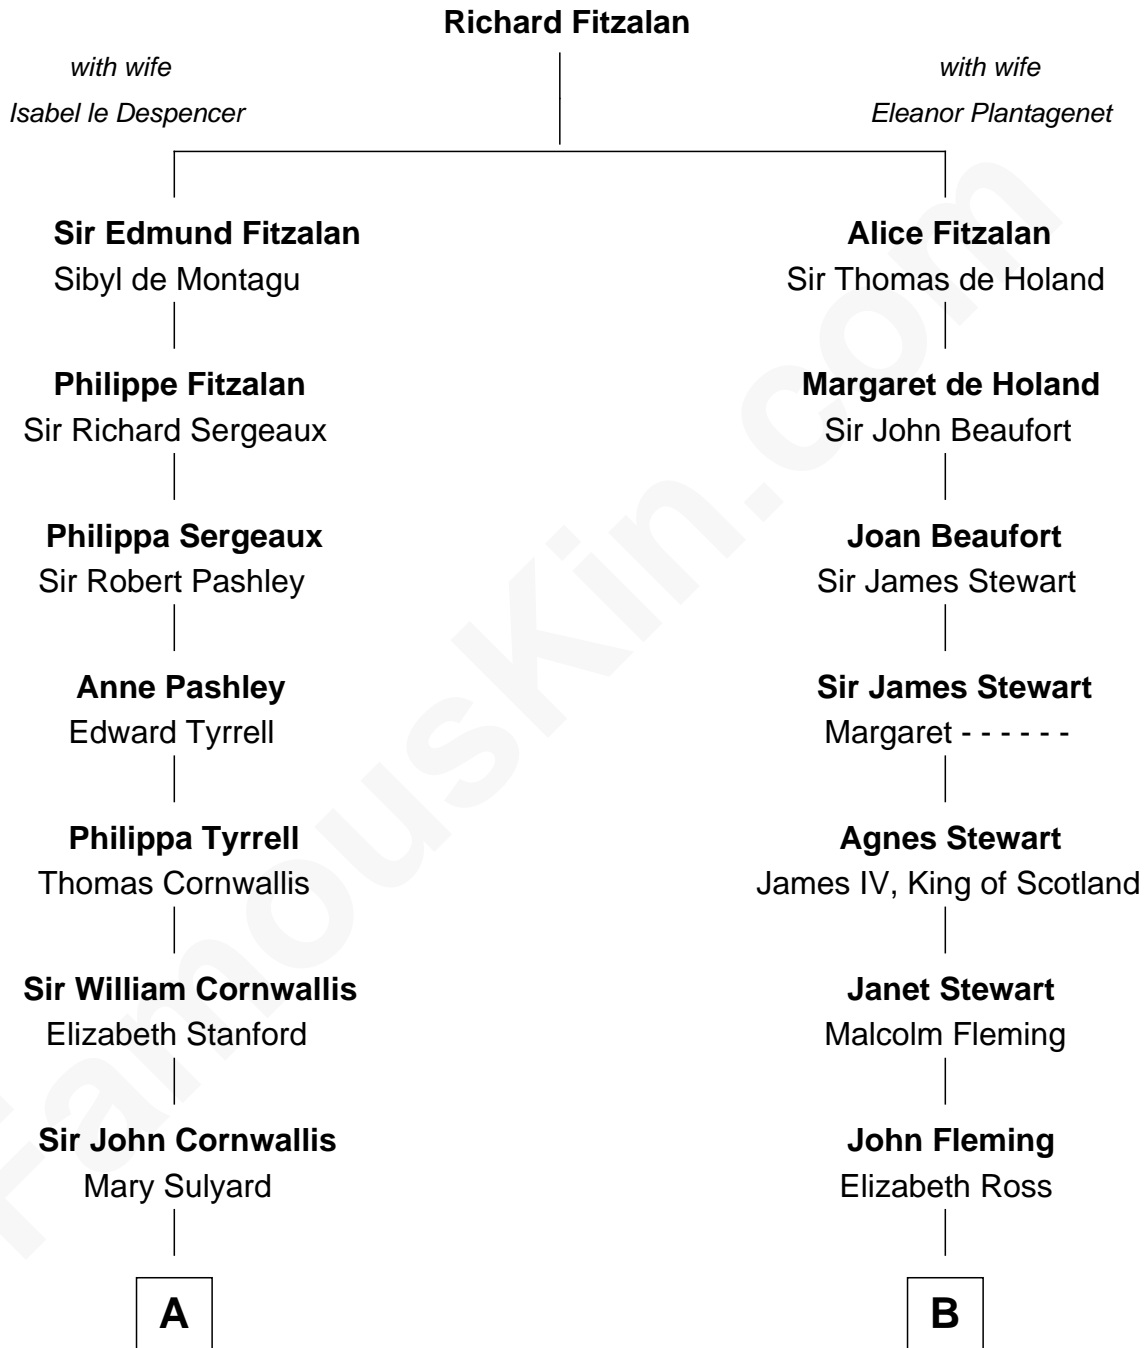

**FamousKin.com**  
**Relationship Chart of**  
**Ellen Louise (Axson) Wilson**  
*First Lady of President Woodrow Wilson*

18th cousin 1 time removed of

**Guy Ritchie**  
*British Filmmaker*

**C**

**Rev. Samuel Edward Axson**

Margaret Jane Hoyt

**Ellen Louise (Axson) Wilson**

*First Lady of Woodrow Wilson*

**D**

**Doris Margaretta McLaughlin**

Stuart John Ritchie

**John Vivian Ritchie**

Amber Mary Parkinson