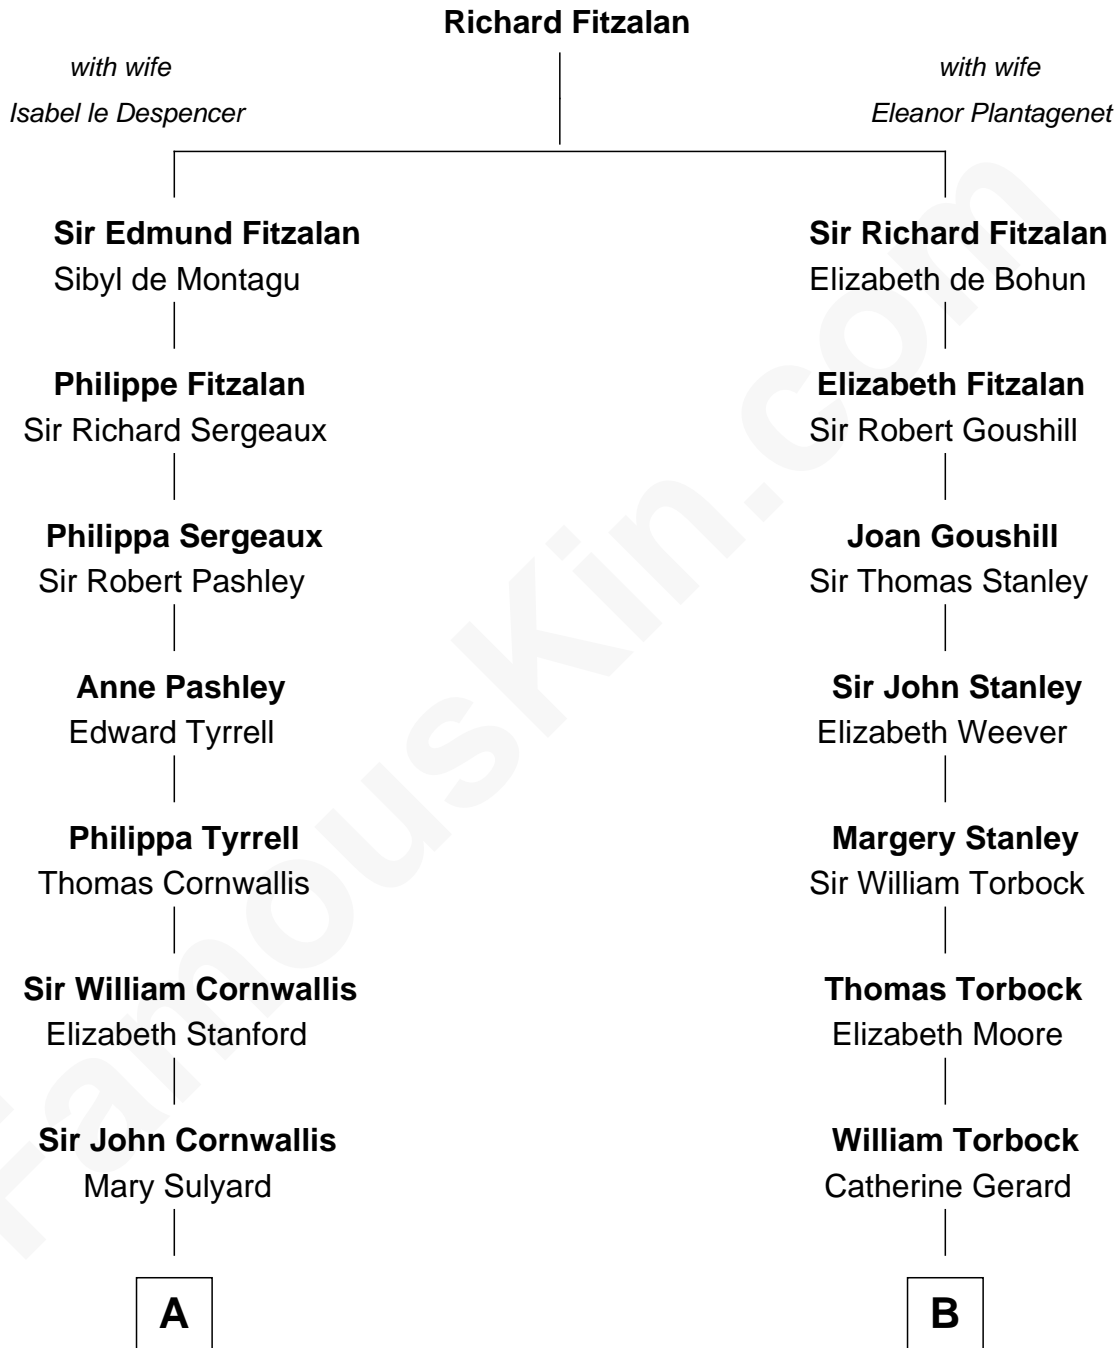

FamousKin.com

Relationship Chart of Ellen Louise (Axson) Wilson

First Lady of President Woodrow Wilson

17th cousin 1 time removed of

Buckminster Fuller

Author, Architect, and Inventor

C

Rev. Samuel Edward Axson

Margaret Jane Hoyt

Ellen Louise (Axson) Wilson

First Lady of Woodrow Wilson

FamousKin.com