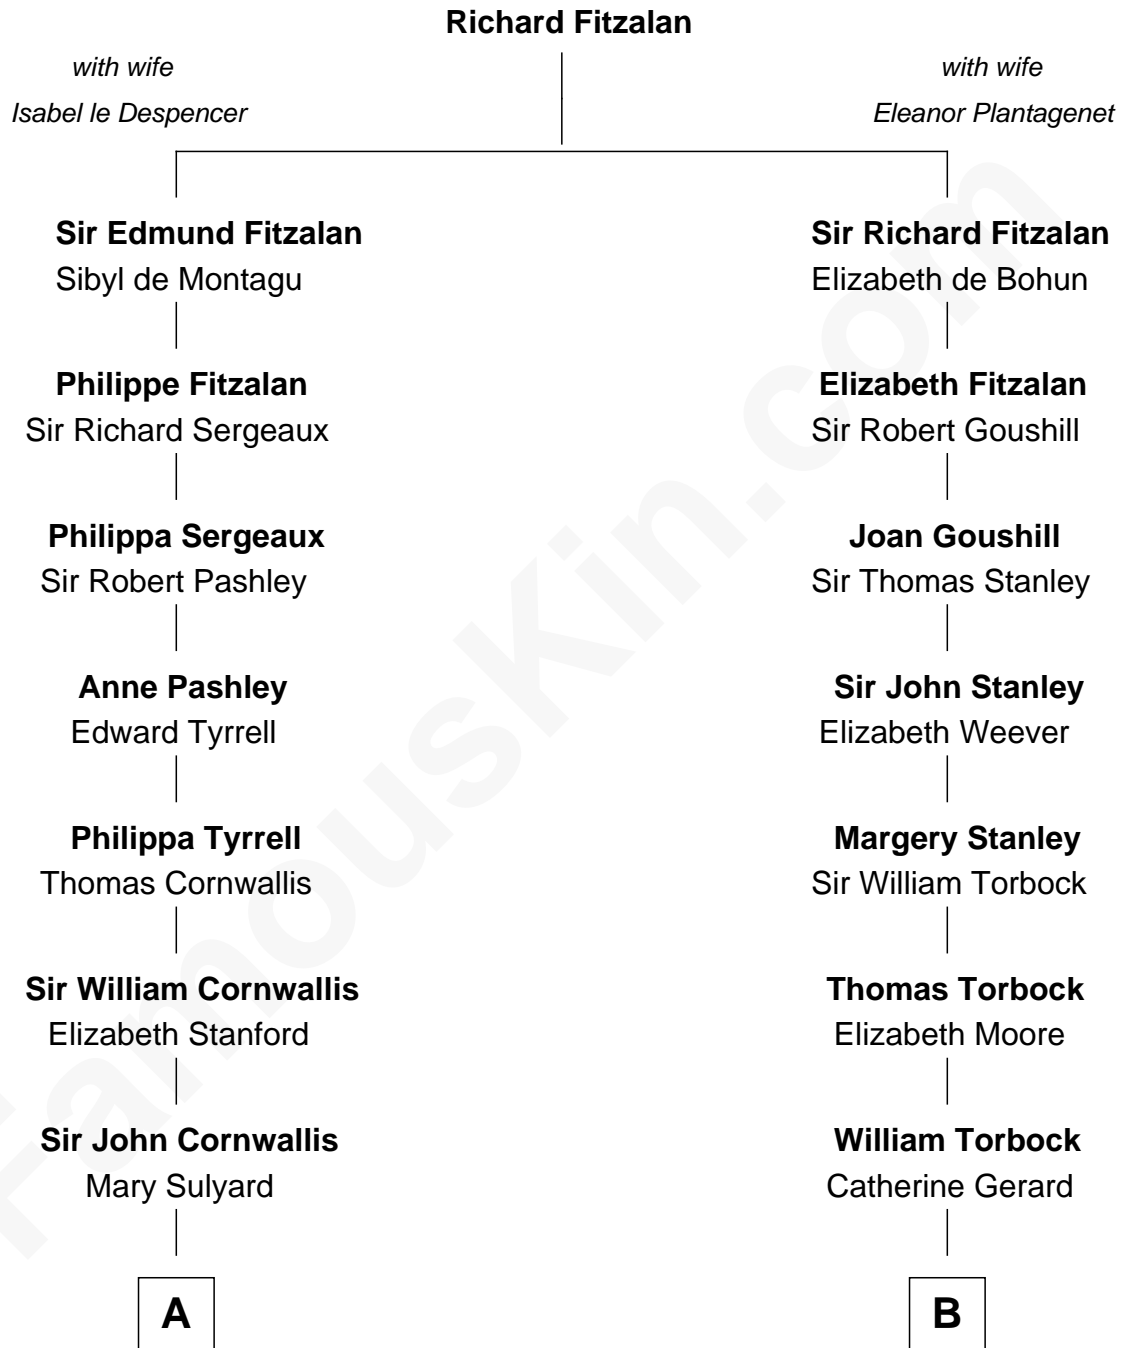

FamousKin.com

Relationship Chart of Ellen Louise (Axson) Wilson

First Lady of President Woodrow Wilson

17th cousin 1 time removed of

Thomas Hunt Morgan

Nobel Prize Winner in Physiology or Medicine

C

Rev. Samuel Edward Axson

Margaret Jane Hoyt

Ellen Louise (Axson) Wilson

First Lady of Woodrow Wilson

FamousKin.com