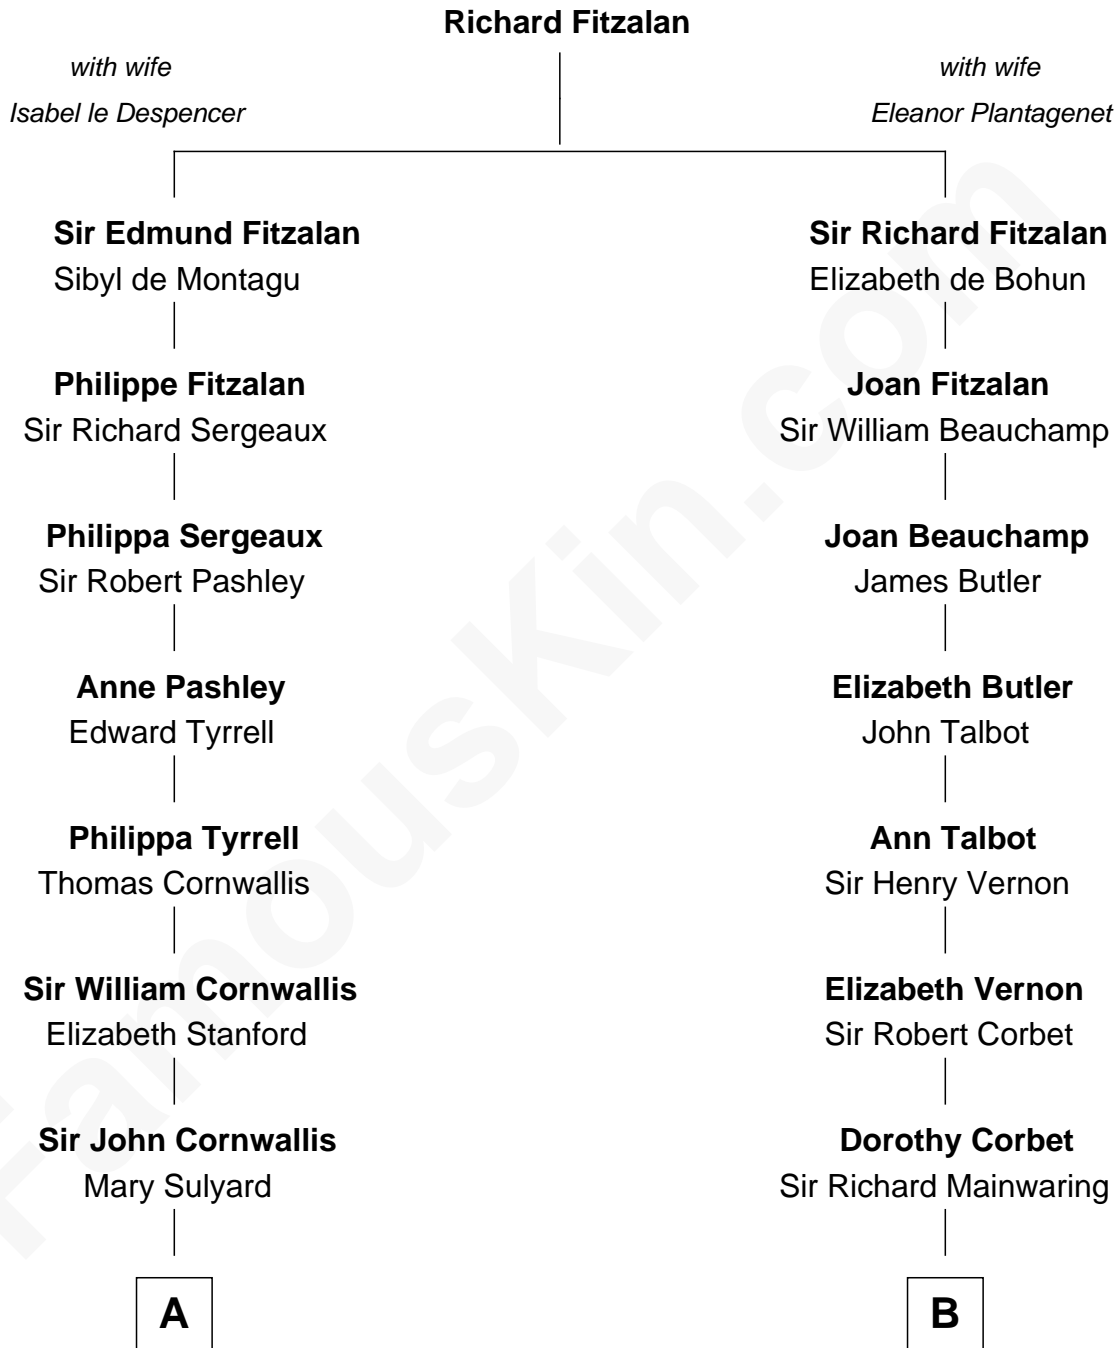

**FamousKin.com**  
**Relationship Chart of**  
**Ellen Louise (Axson) Wilson**  
*First Lady of President Woodrow Wilson*

**16th cousin 2 times removed of**

**C. W. Post**  
*Founder of Post Cereals*

C

Rev. Samuel Edward Axson

Margaret Jane Hoyt

Ellen Louise (Axson) Wilson

*First Lady of Woodrow Wilson*

FamousKin.com