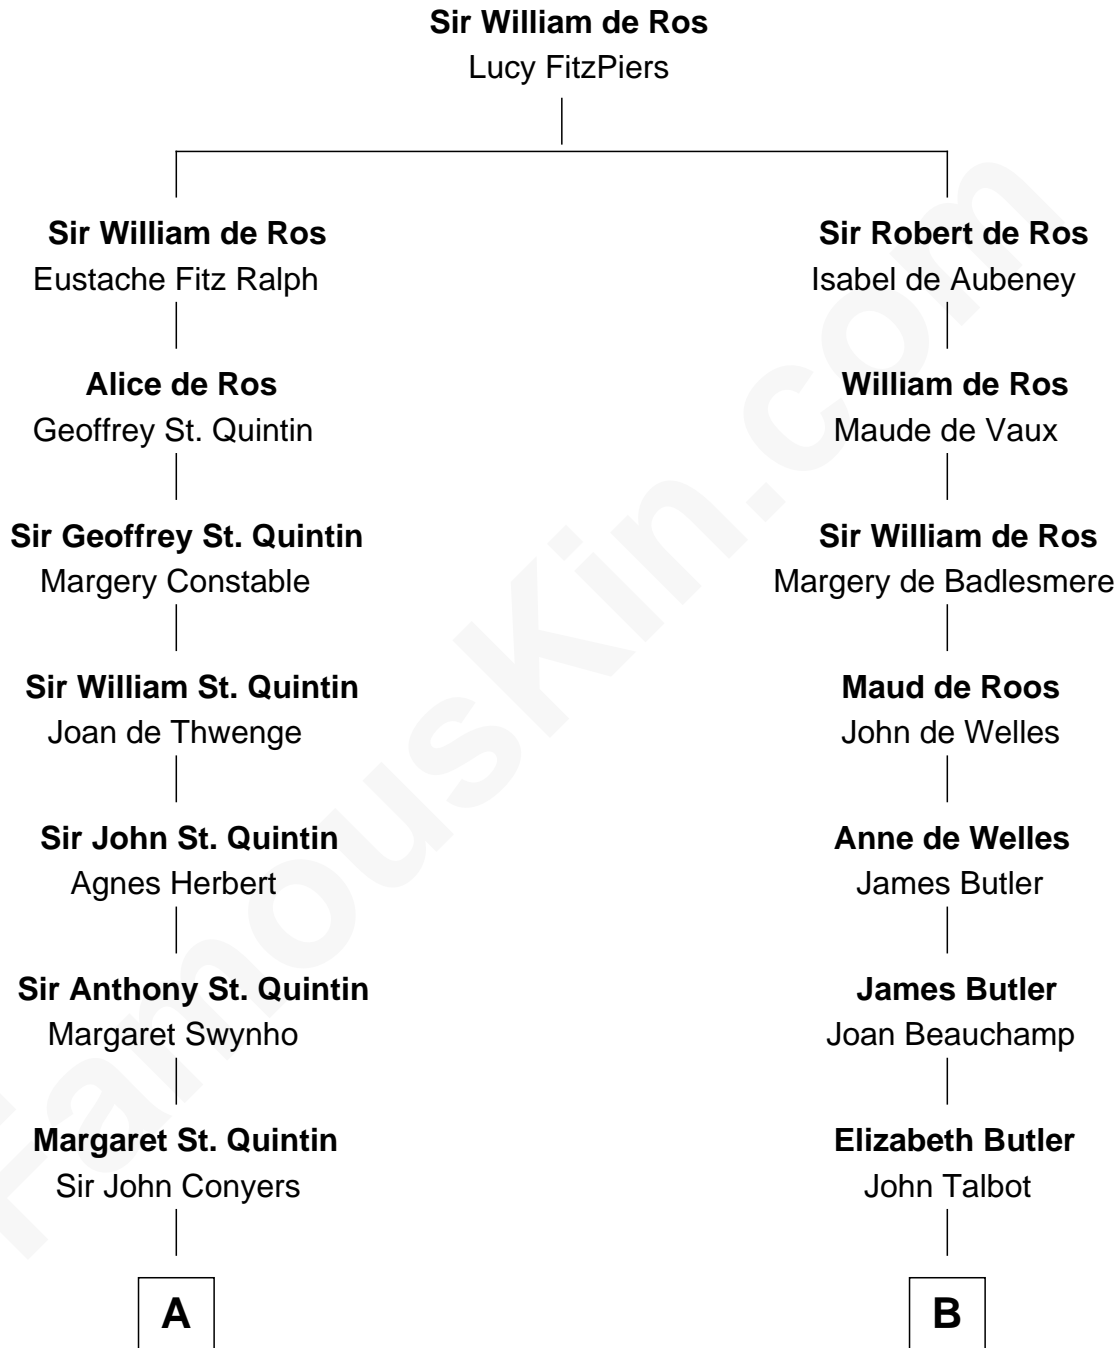

**FamousKin.com**  
**Relationship Chart of**  
**Ellen Louise (Axson) Wilson**  
*First Lady of President Woodrow Wilson*

19th cousin 1 time removed of

**C. W. Post**  
*Founder of Post Cereals*

FamousKin.com