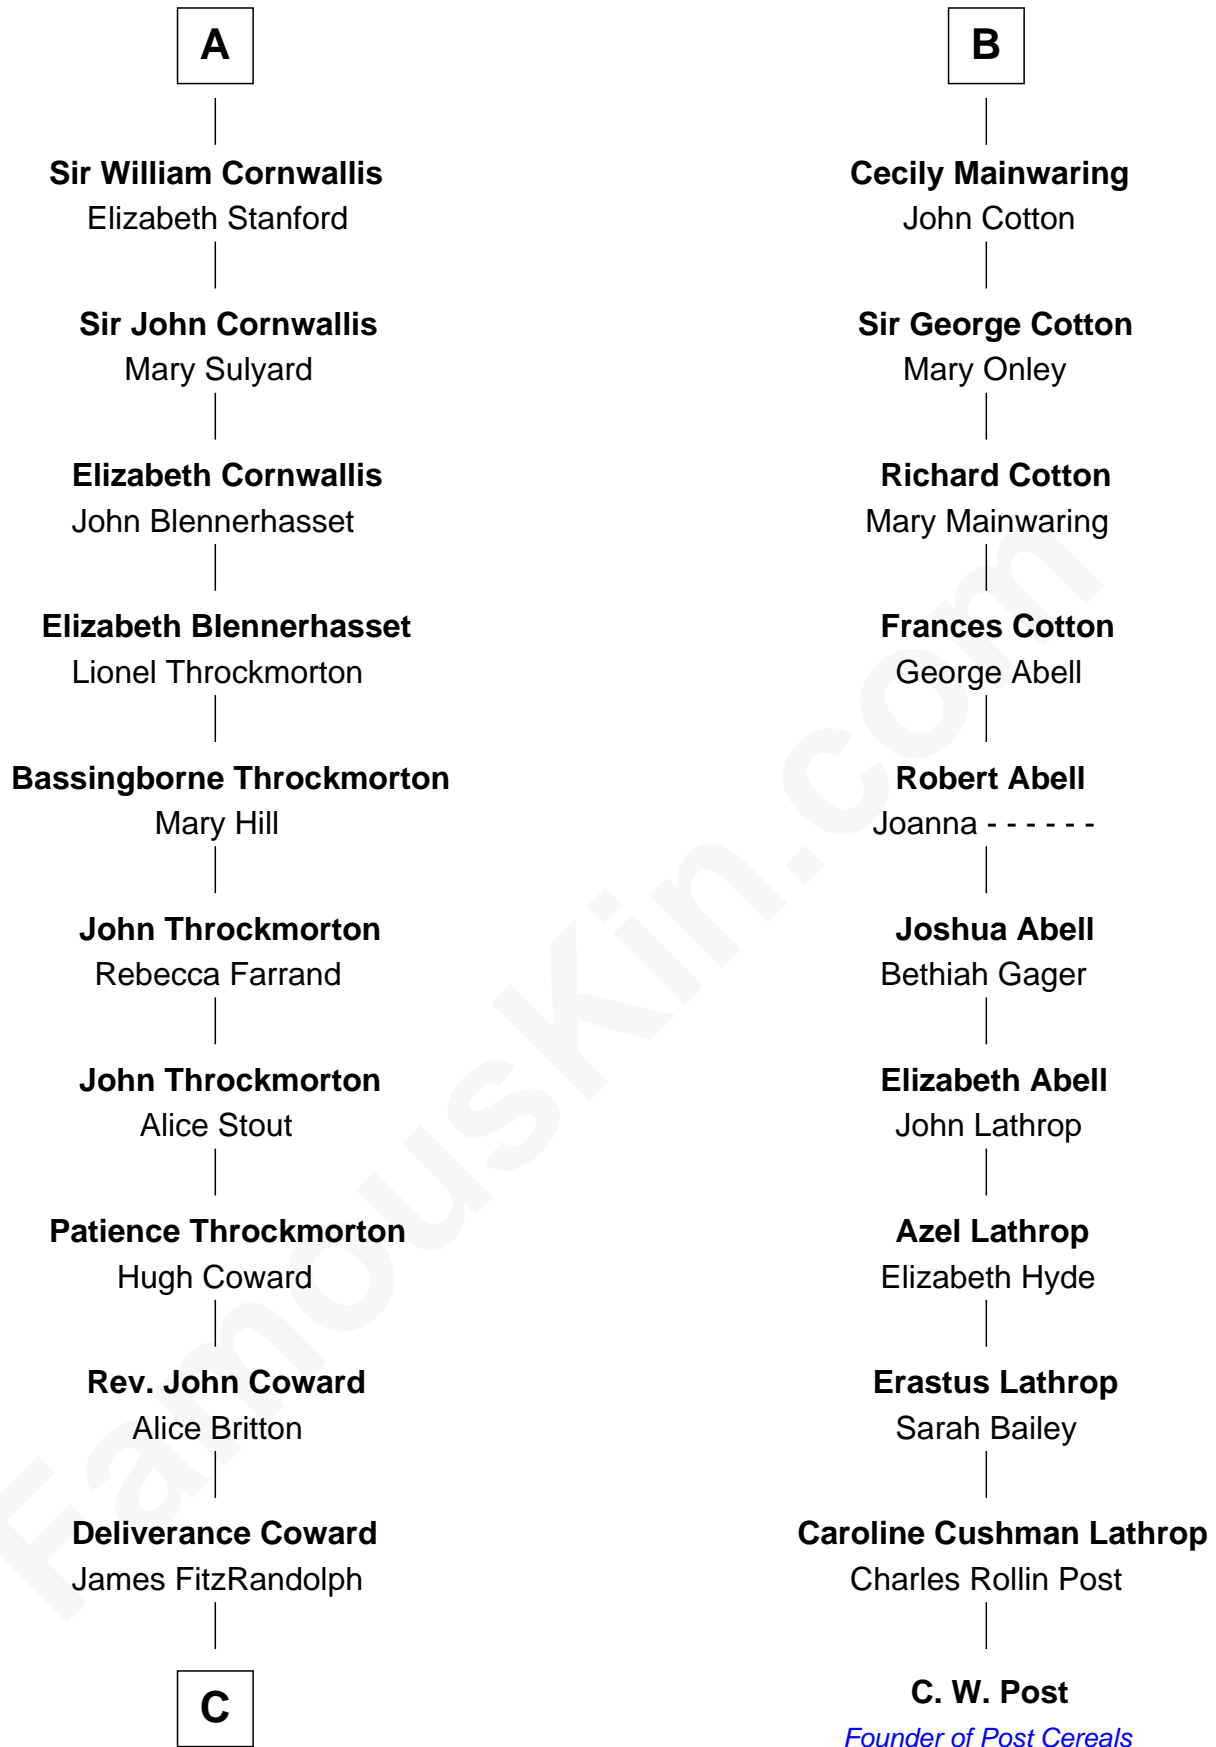

FamousKin.com
Relationship Chart of
Ellen Louise (Axson) Wilson
First Lady of President Woodrow Wilson

17th cousin 3 times removed of

C. W. Post
Founder of Post Cereals

Sir Hugh le Despencer
 Isabella de Beauchamp

C

Isaac FitzRandolph

Eleanor Hunter

Rebecca Longstreet FitzRandolph

Rev. Isaac Stockton Keith Axson

Rev. Samuel Edward Axson

Margaret Jane Hoyt

Ellen Louise (Axson) Wilson

First Lady of Woodrow Wilson

FamousKin.com