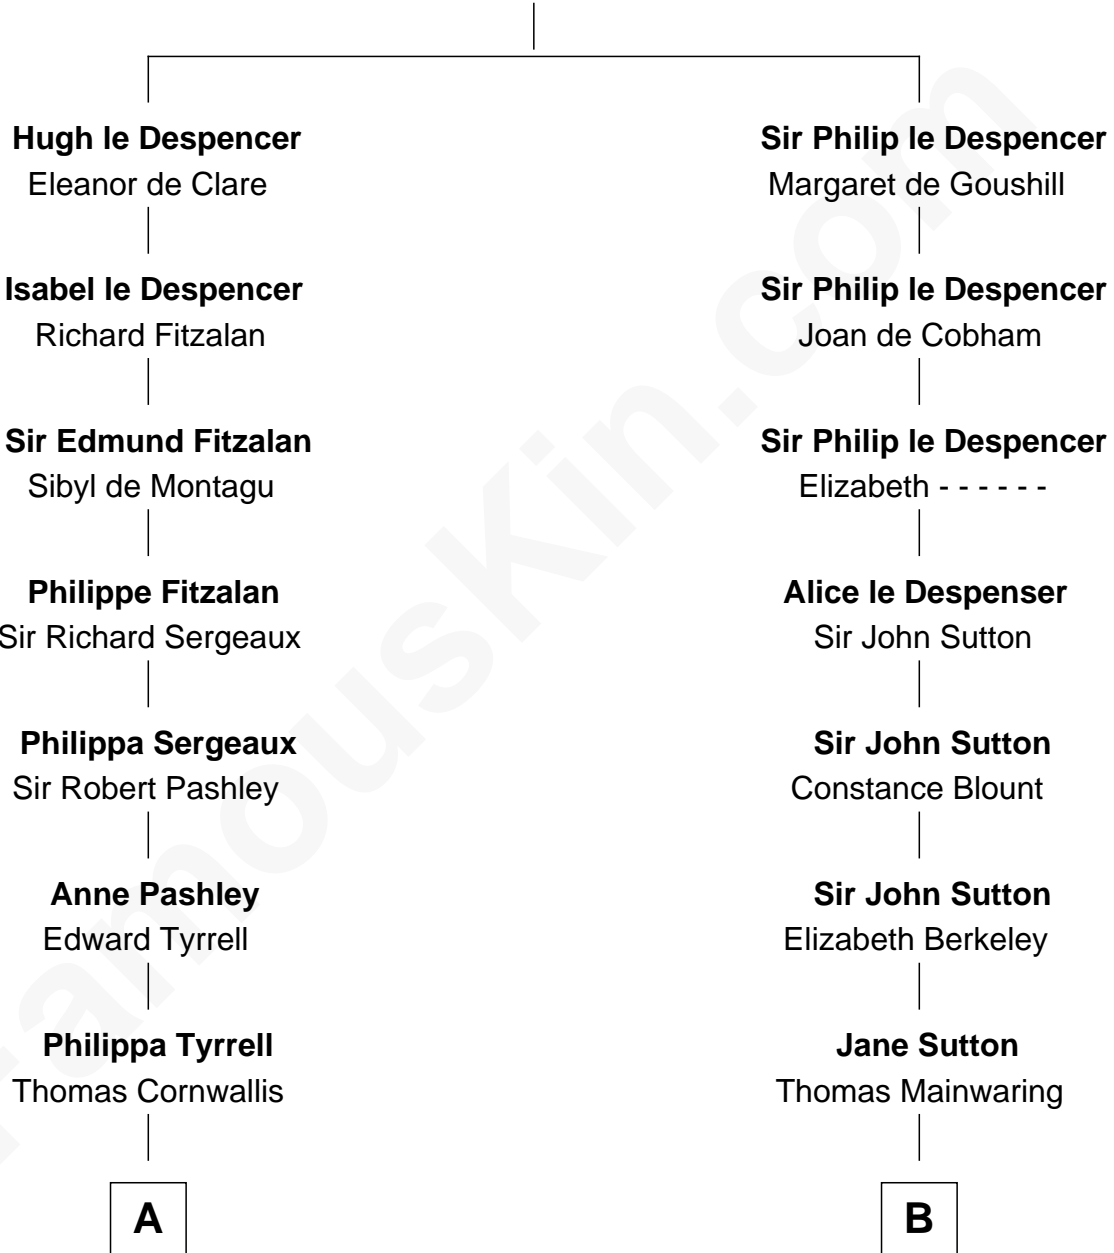

FamousKin.com
Relationship Chart of
Ellen Louise (Axson) Wilson
First Lady of President Woodrow Wilson

17th cousin 3 times removed of

C. W. Post
Founder of Post Cereals

Sir Hugh le Despencer
 Isabella de Beauchamp

C

Isaac FitzRandolph

Eleanor Hunter

Rebecca Longstreet FitzRandolph

Rev. Isaac Stockton Keith Axson

Rev. Samuel Edward Axson

Margaret Jane Hoyt

Ellen Louise (Axson) Wilson

First Lady of Woodrow Wilson

FamousKin.com