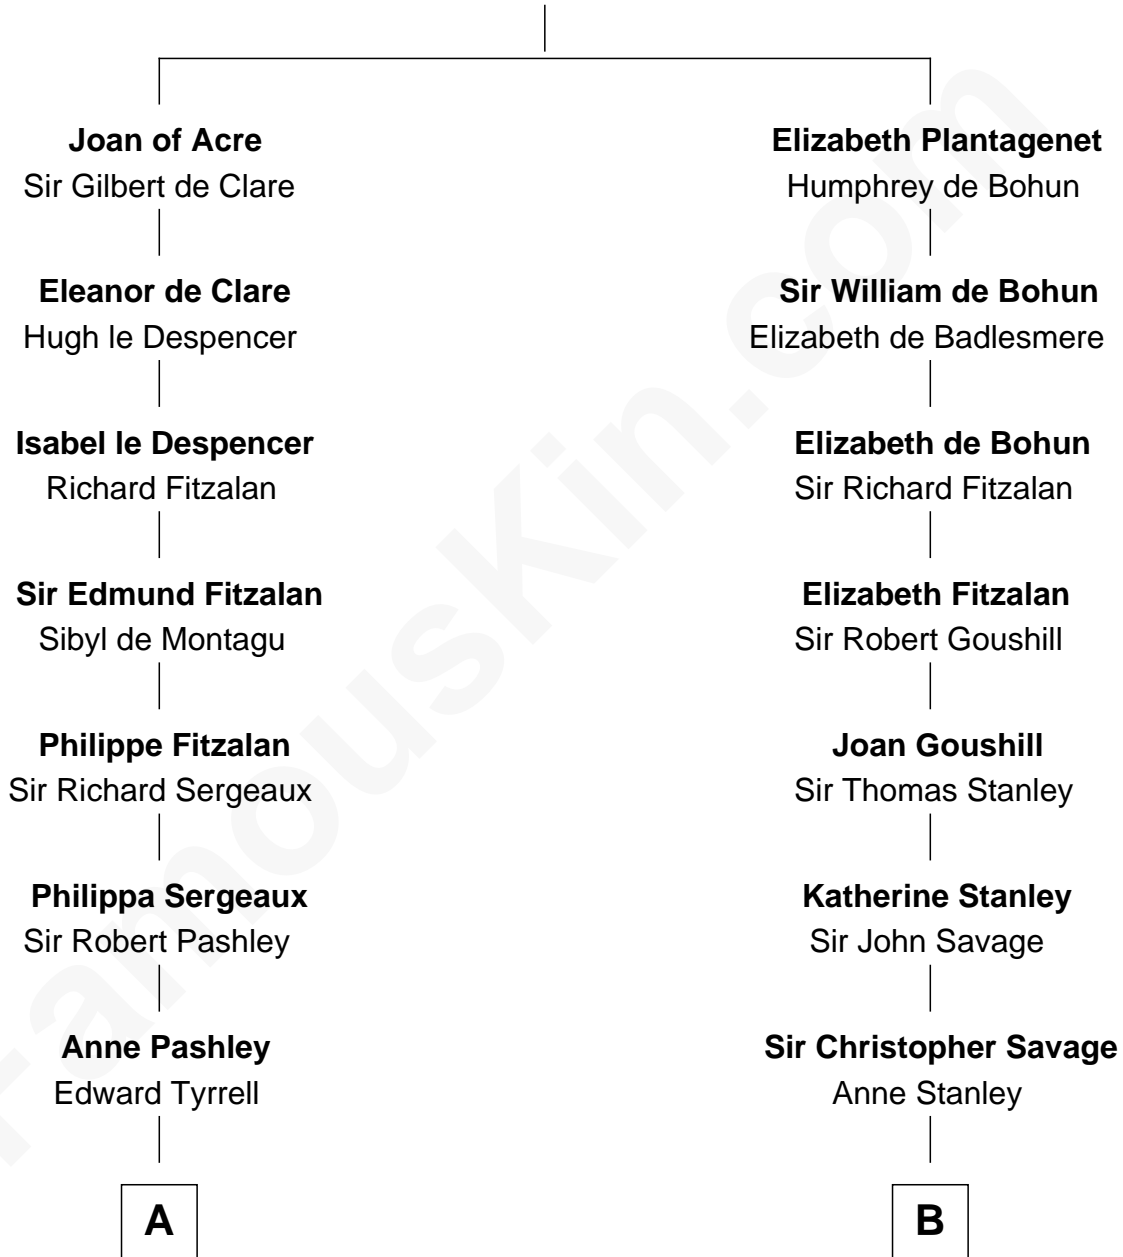

FamousKin.com
Relationship Chart of
Ellen Louise (Axson) Wilson
First Lady of President Woodrow Wilson

21st cousin of

Adlai Stevenson III
U.S. Senator from Illinois

King Edward I
 Eleanor of Castile

C

Deliverance Coward

James FitzRandolph

Isaac FitzRandolph

Eleanor Hunter

Rebecca Longstreet FitzRandolph

Rev. Isaac Stockton Keith Axson

Rev. Samuel Edward Axson

Margaret Jane Hoyt

Ellen Louise (Axson) Wilson

First Lady of Woodrow Wilson

D

Mary Peachy Frye

Rev. Lewis Warner Green

Letitia Green

Adlai Ewing Stevenson

Lewis Green Stevenson

Helen Louise Davis