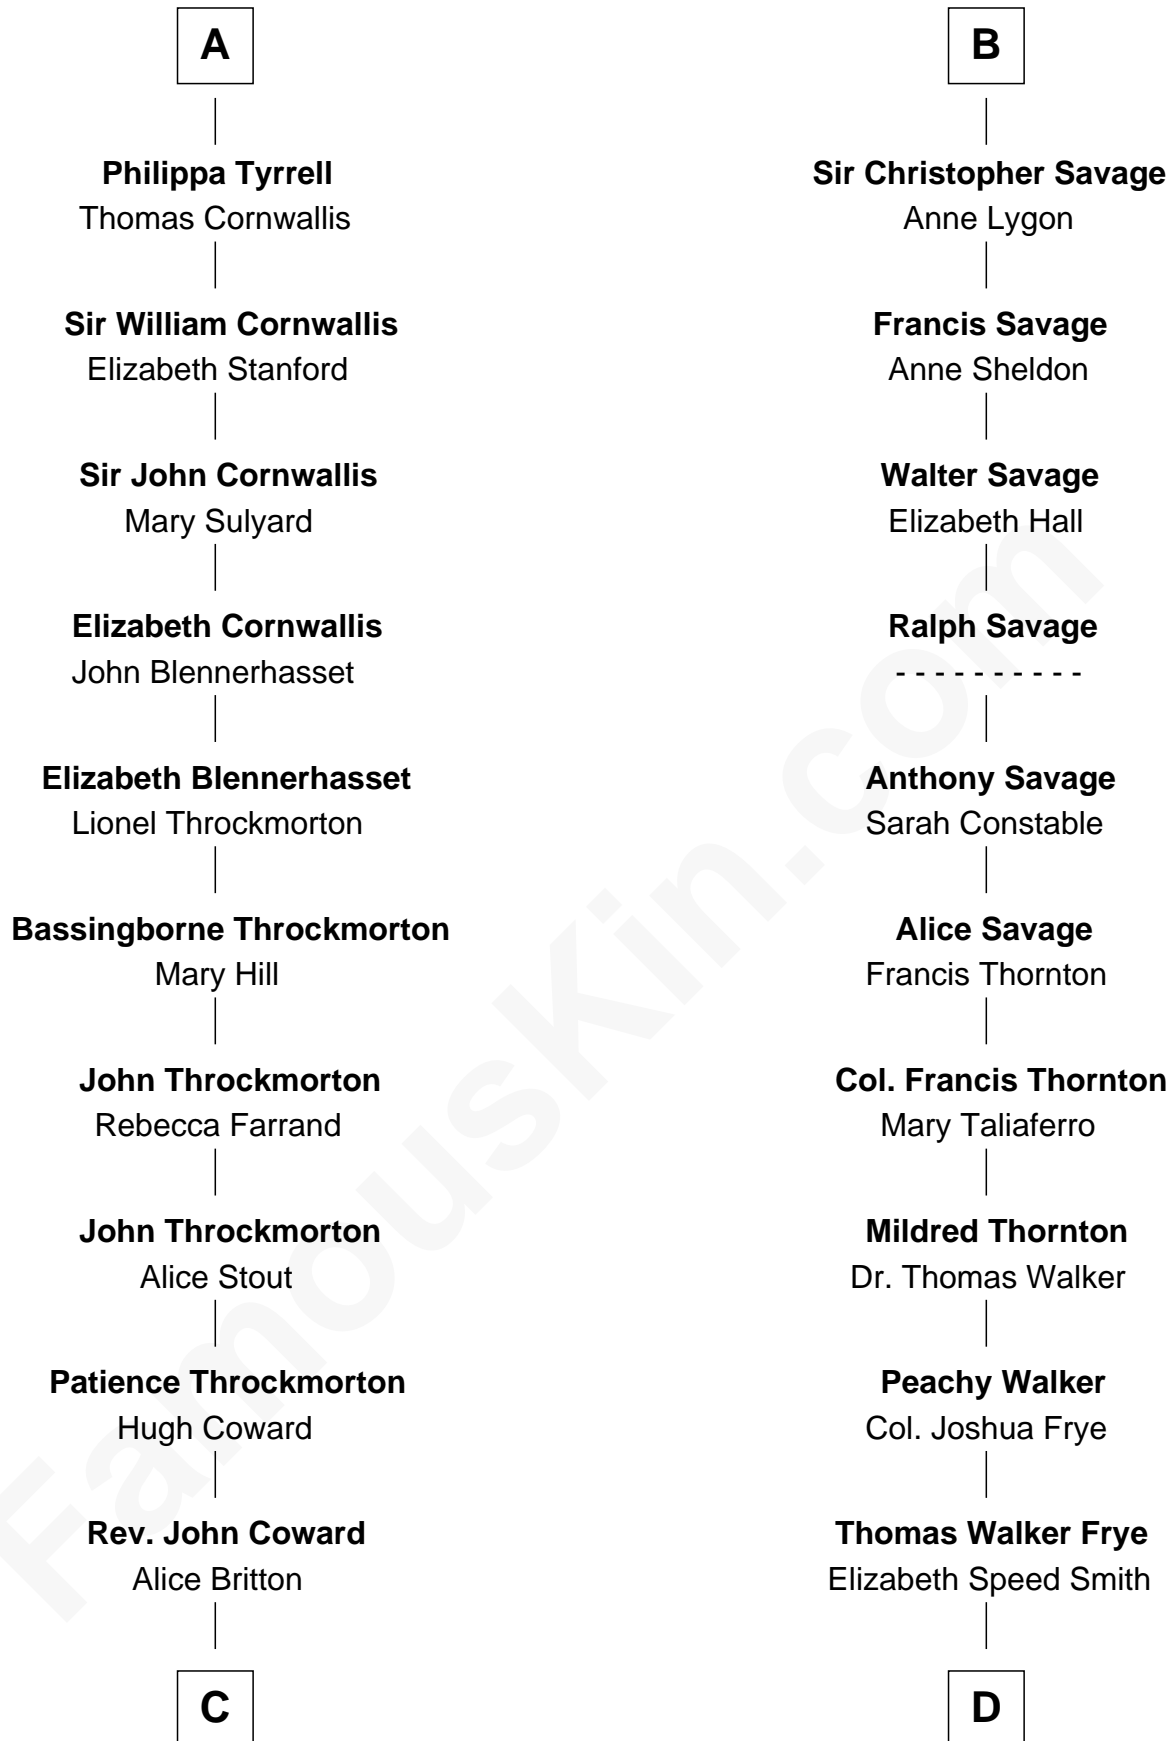

FamousKin.com
Relationship Chart of
Ellen Louise (Axson) Wilson
First Lady of President Woodrow Wilson

21st cousin of

Adlai Stevenson III
U.S. Senator from Illinois

King Edward I
 Eleanor of Castile

C

Deliverance Coward

James FitzRandolph

Isaac FitzRandolph

Eleanor Hunter

Rebecca Longstreet FitzRandolph

Rev. Isaac Stockton Keith Axson

Rev. Samuel Edward Axson

Margaret Jane Hoyt

Ellen Louise (Axson) Wilson

First Lady of Woodrow Wilson

D

Mary Peachy Frye

Rev. Lewis Warner Green

Letitia Green

Adlai Ewing Stevenson

Lewis Green Stevenson

Helen Louise Davis