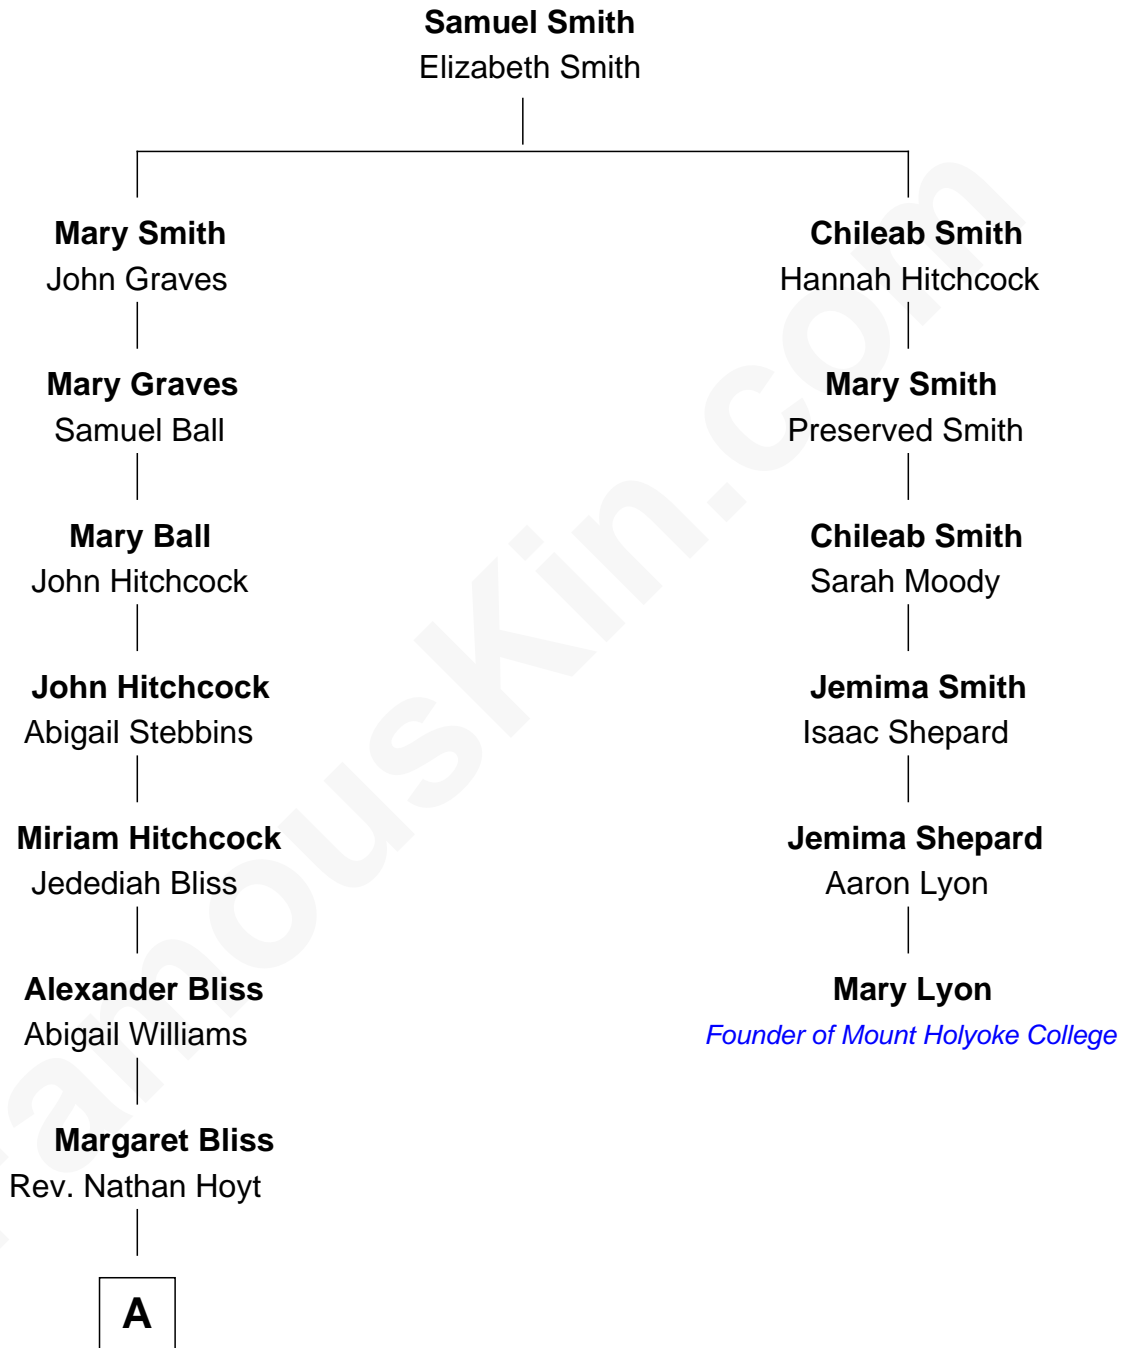

FamousKin.com

Relationship Chart of Ellen Louise (Axson) Wilson

First Lady of President Woodrow Wilson

5th cousin 3 times removed of

Mary Lyon

Founder of Mount Holyoke College

A

—
Margaret Jane Hoyt
Rev. Samuel Edward Axson

—
Ellen Louise (Axson) Wilson
First Lady of Woodrow Wilson

FamousKin.com