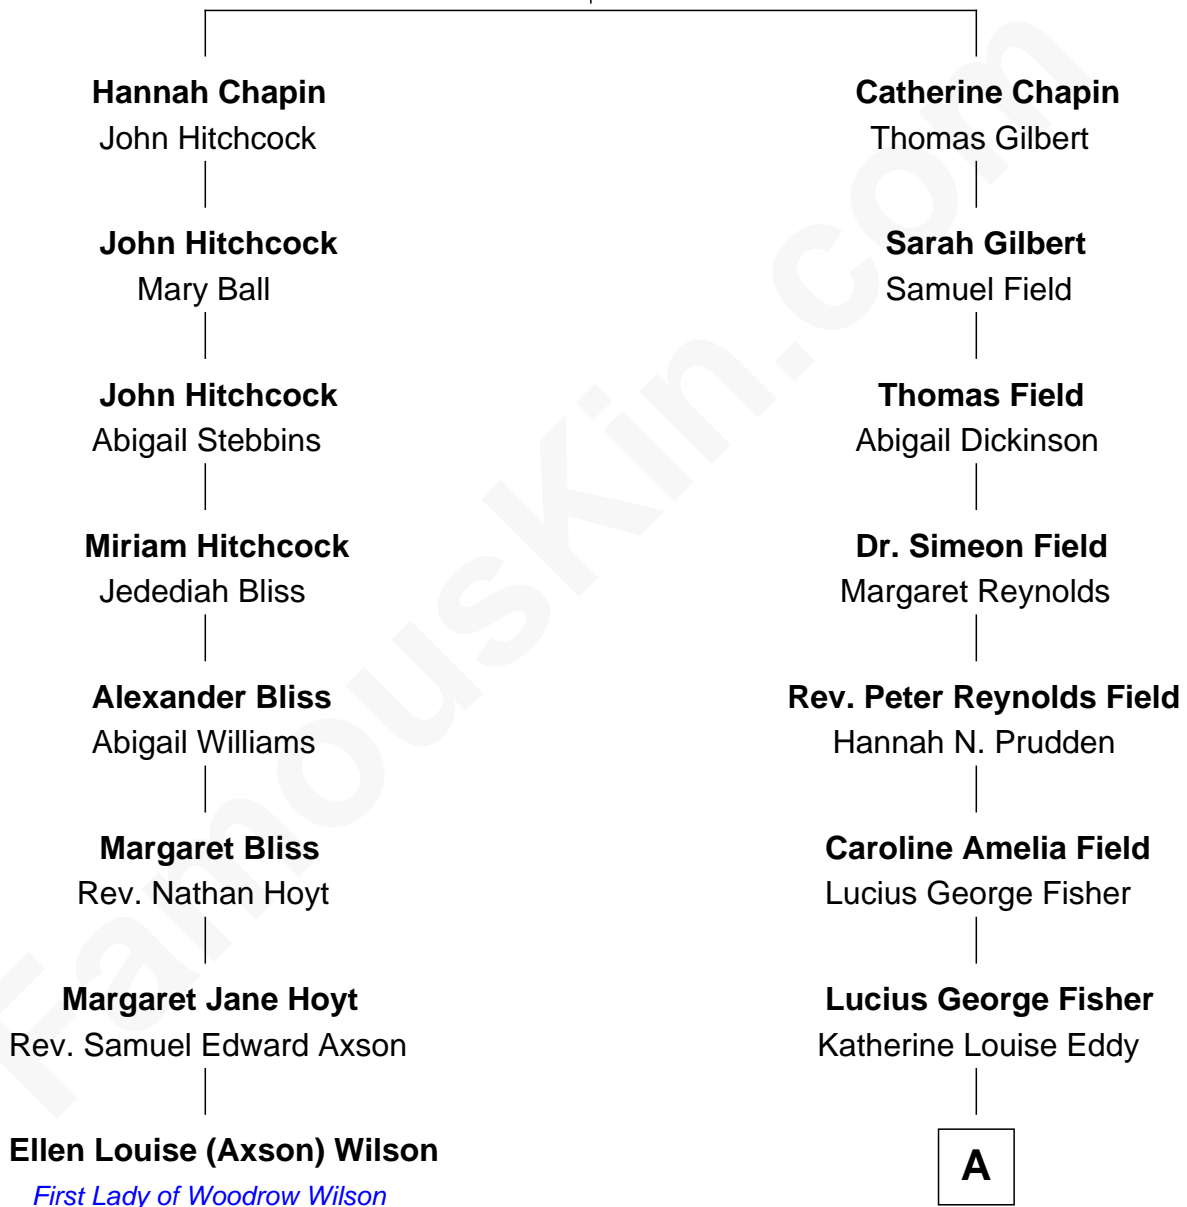

**FamousKin.com**  
**Relationship Chart of**  
**Ellen Louise (Axson) Wilson**  
*First Lady of President Woodrow Wilson*

7th cousin 3 times removed of

**Jodie Foster**  
*Movie Actress*

**Samuel Chapin**  
 Cicely Penney

**A**

**Alice Eddy Fisher**  
Alexis Caldwell Foster

**Lucius Fisher Foster**  
Constance Marie Robertson

**Lucius Fisher Foster**  
Evelyn Della Almond

**Jodie Foster**  
*Movie Actress*