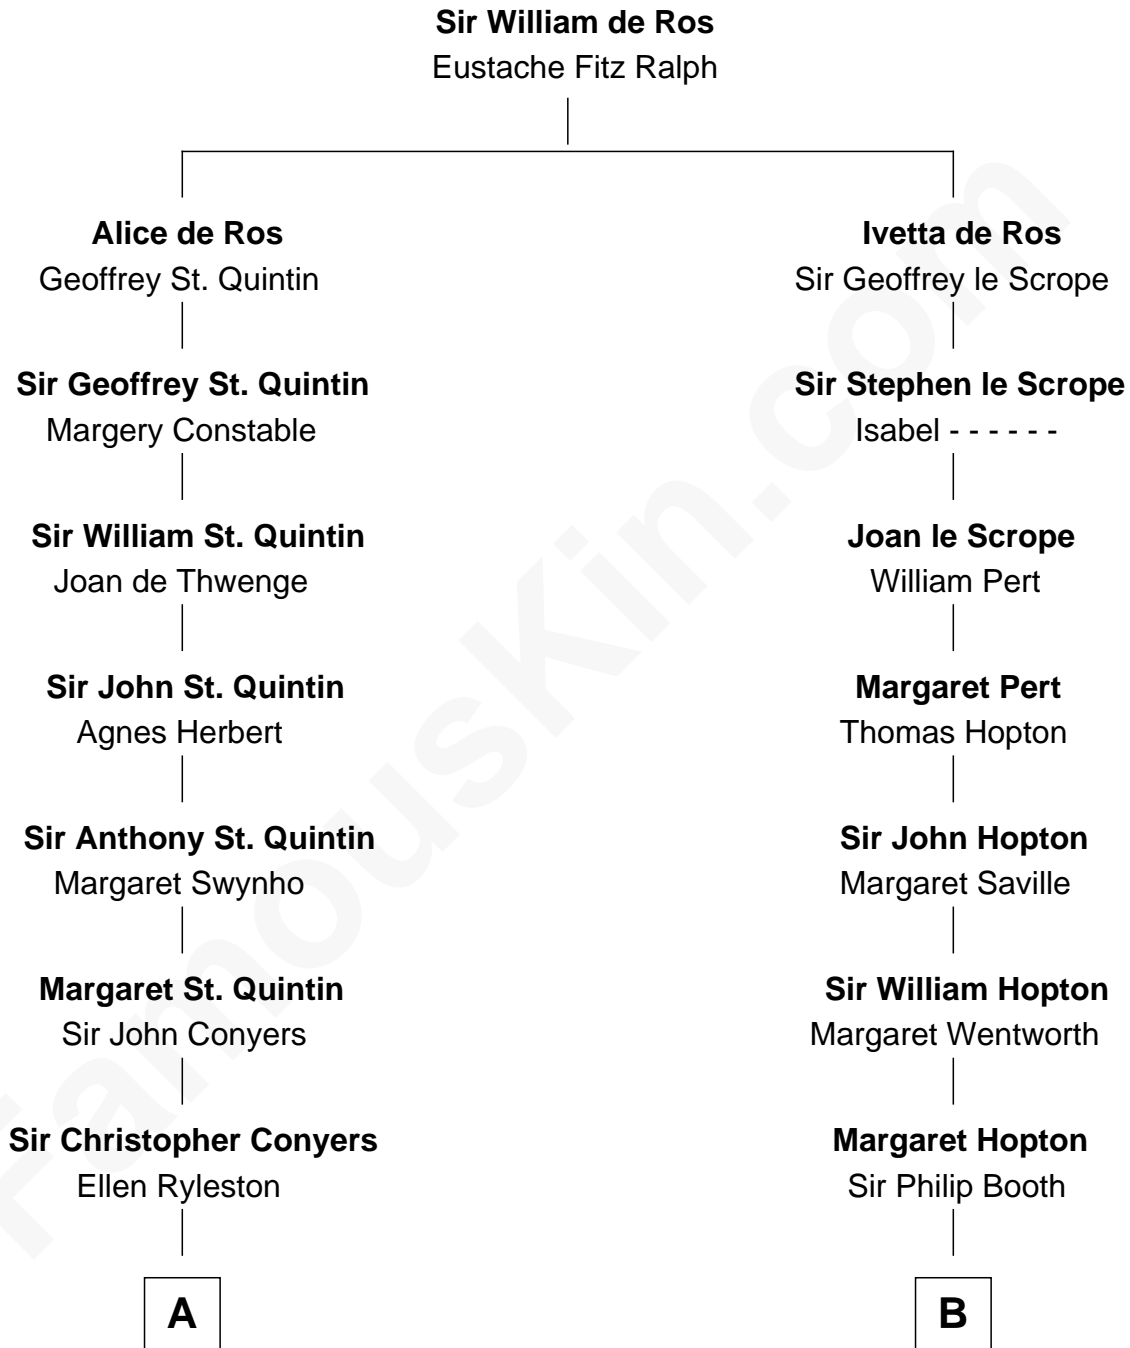

FamousKin.com
Relationship Chart of
Ellen Louise (Axson) Wilson
First Lady of President Woodrow Wilson

17th cousin 2 times removed of

Henry Lee III
9th Governor of Virginia

C

Rebecca Longstreet FitzRandolph

Rev. Isaac Stockton Keith Axson

Rev. Samuel Edward Axson

Margaret Jane Hoyt

Ellen Louise (Axson) Wilson

First Lady of Woodrow Wilson

FamousKin.com