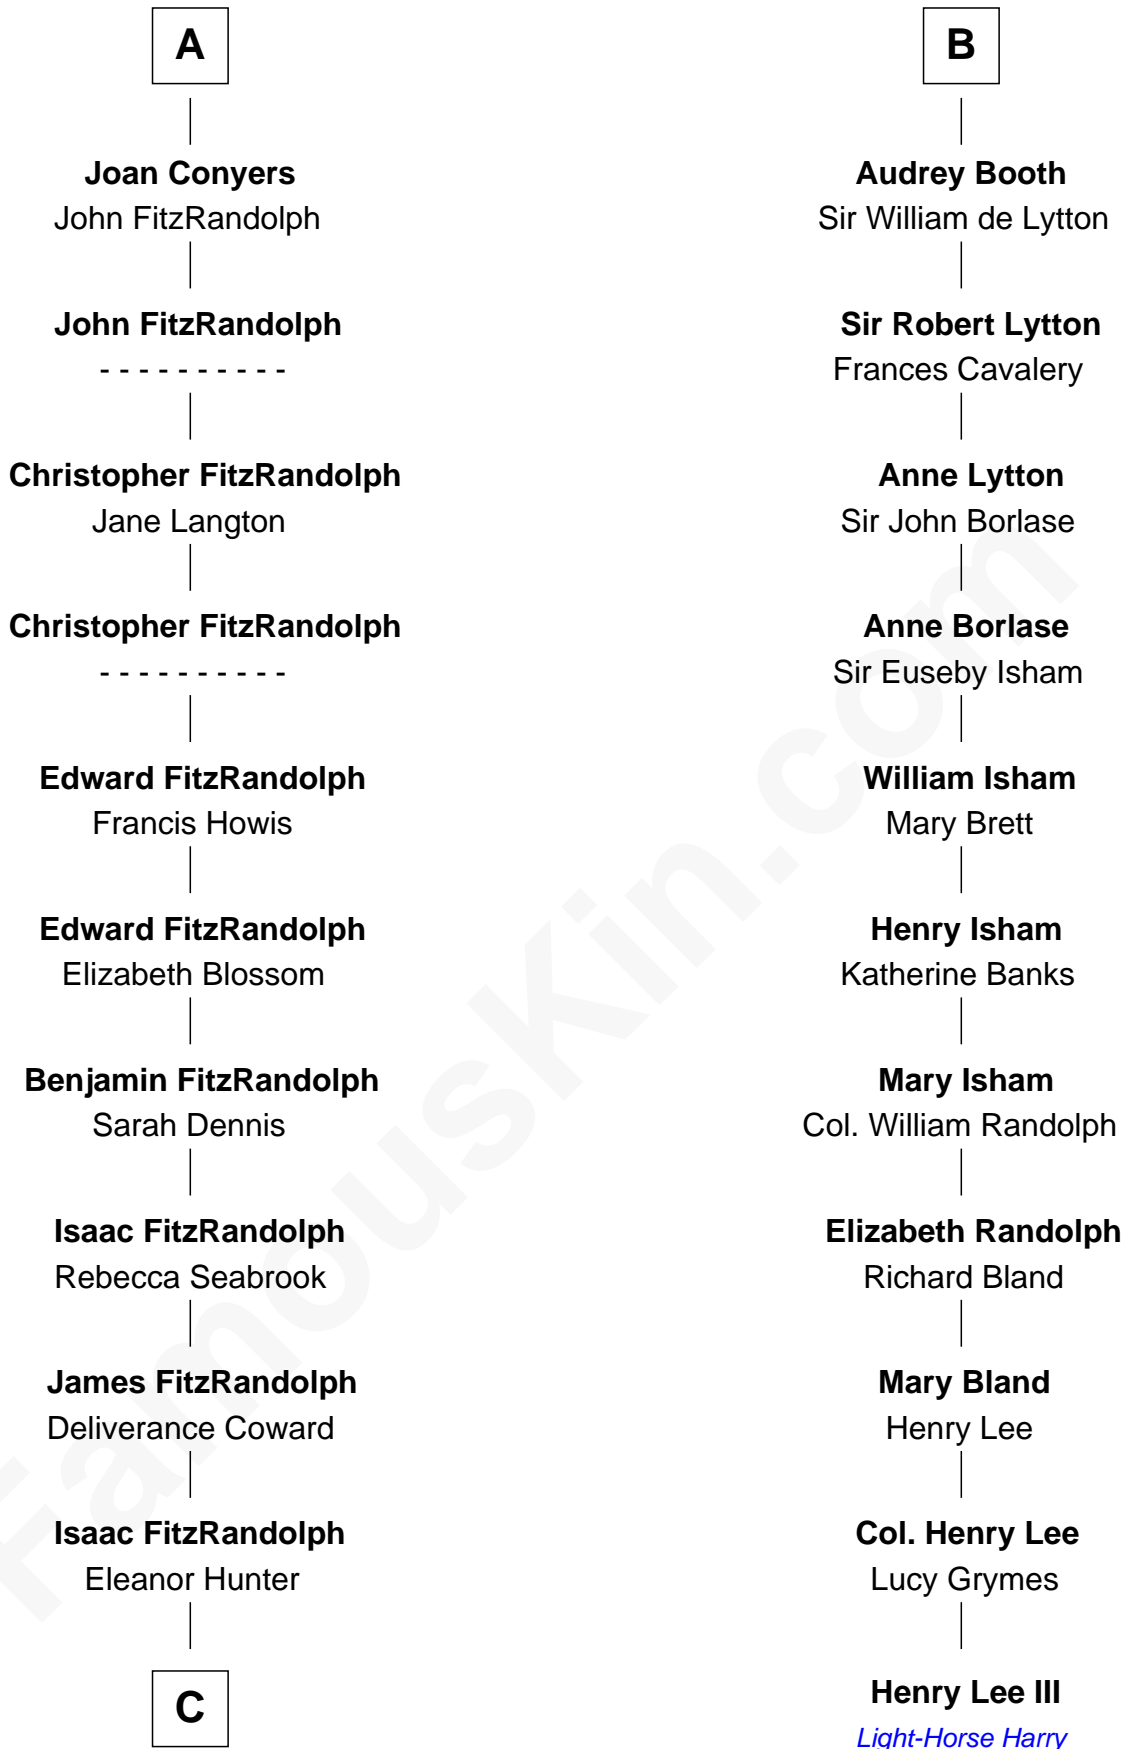

FamousKin.com
Relationship Chart of
Ellen Louise (Axson) Wilson
First Lady of President Woodrow Wilson

17th cousin 2 times removed of

Henry Lee III
9th Governor of Virginia

C

Rebecca Longstreet FitzRandolph

Rev. Isaac Stockton Keith Axson

Rev. Samuel Edward Axson

Margaret Jane Hoyt

Ellen Louise (Axson) Wilson

First Lady of Woodrow Wilson

FamousKin.com