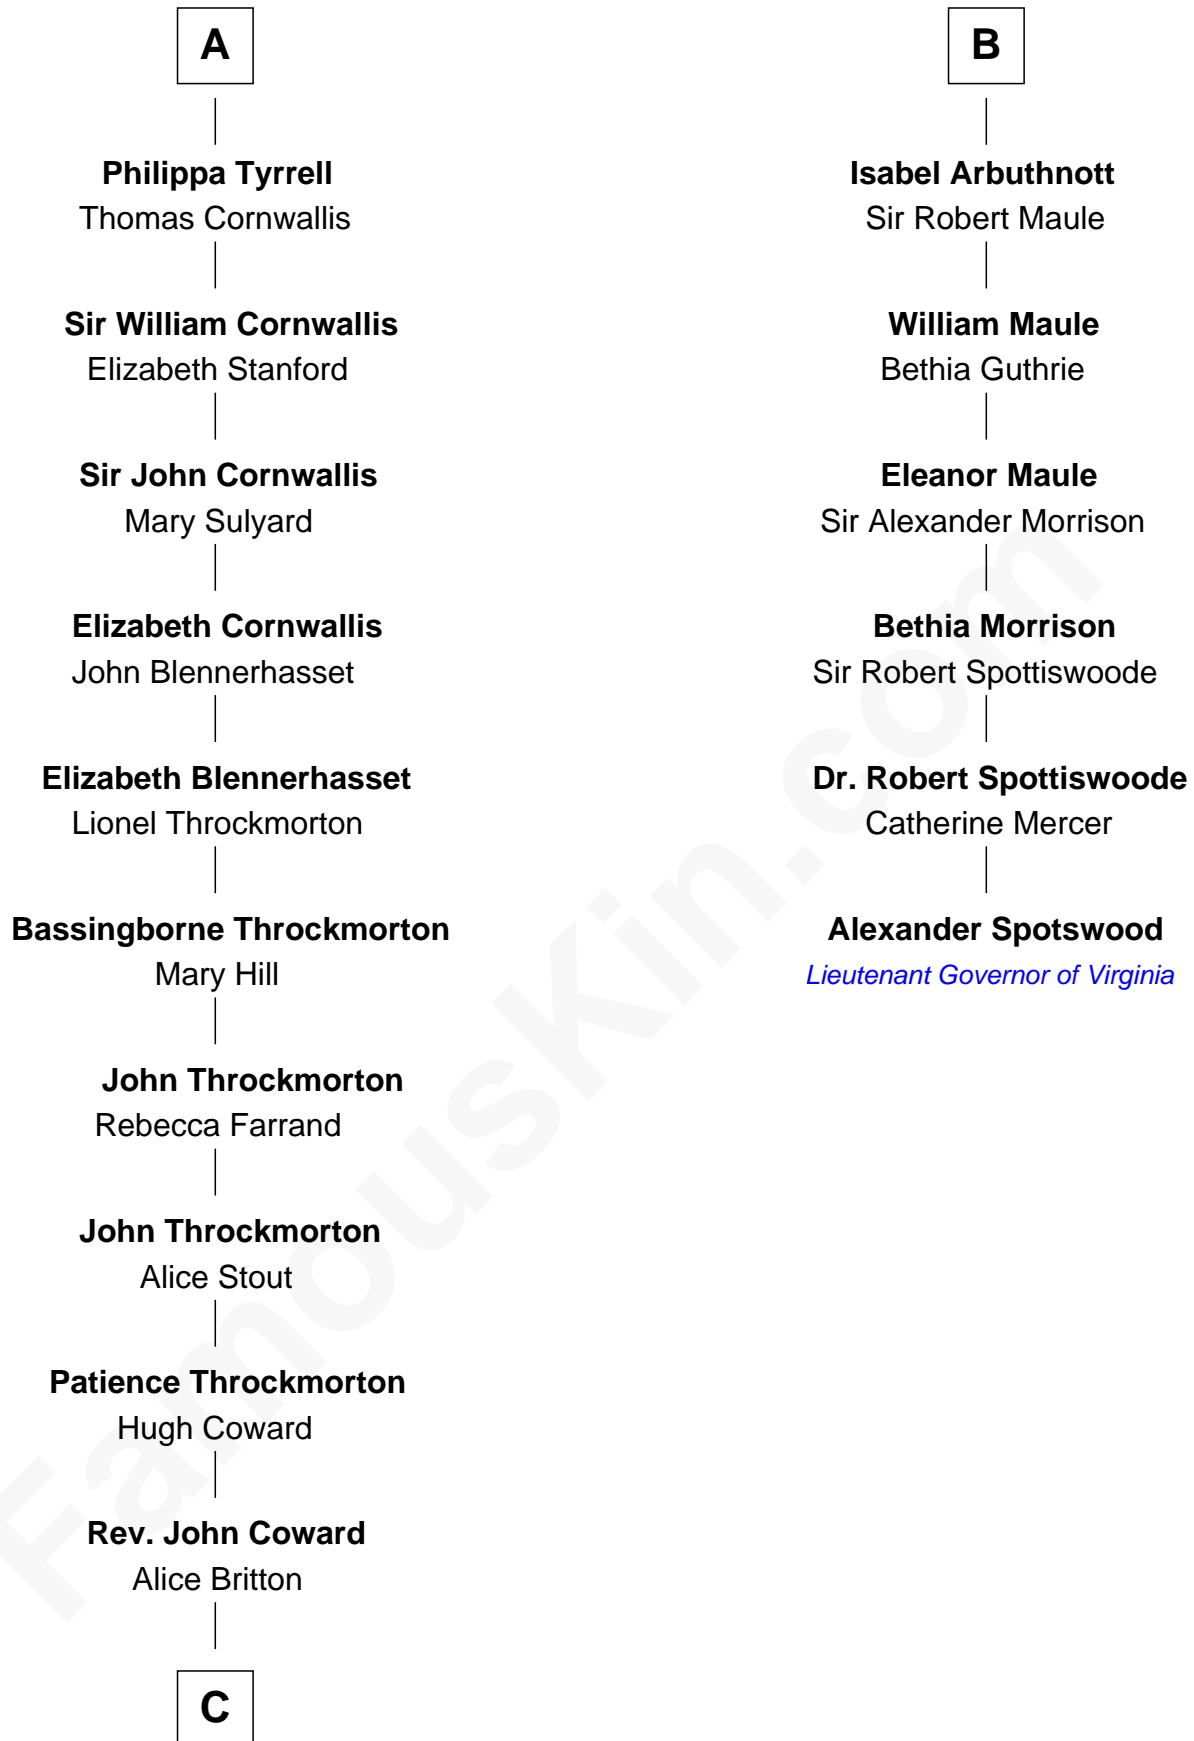

FamousKin.com

Relationship Chart of Ellen Louise (Axson) Wilson

First Lady of President Woodrow Wilson

12th cousin 9 times removed of

Alexander Spotswood

Lieutenant Governor of Virginia

King Edward I
Eleanor of Castile

C

Deliverance Coward

James FitzRandolph

Isaac FitzRandolph

Eleanor Hunter

Rebecca Longstreet FitzRandolph

Rev. Isaac Stockton Keith Axson

Rev. Samuel Edward Axson

Margaret Jane Hoyt

Ellen Louise (Axson) Wilson

First Lady of Woodrow Wilson