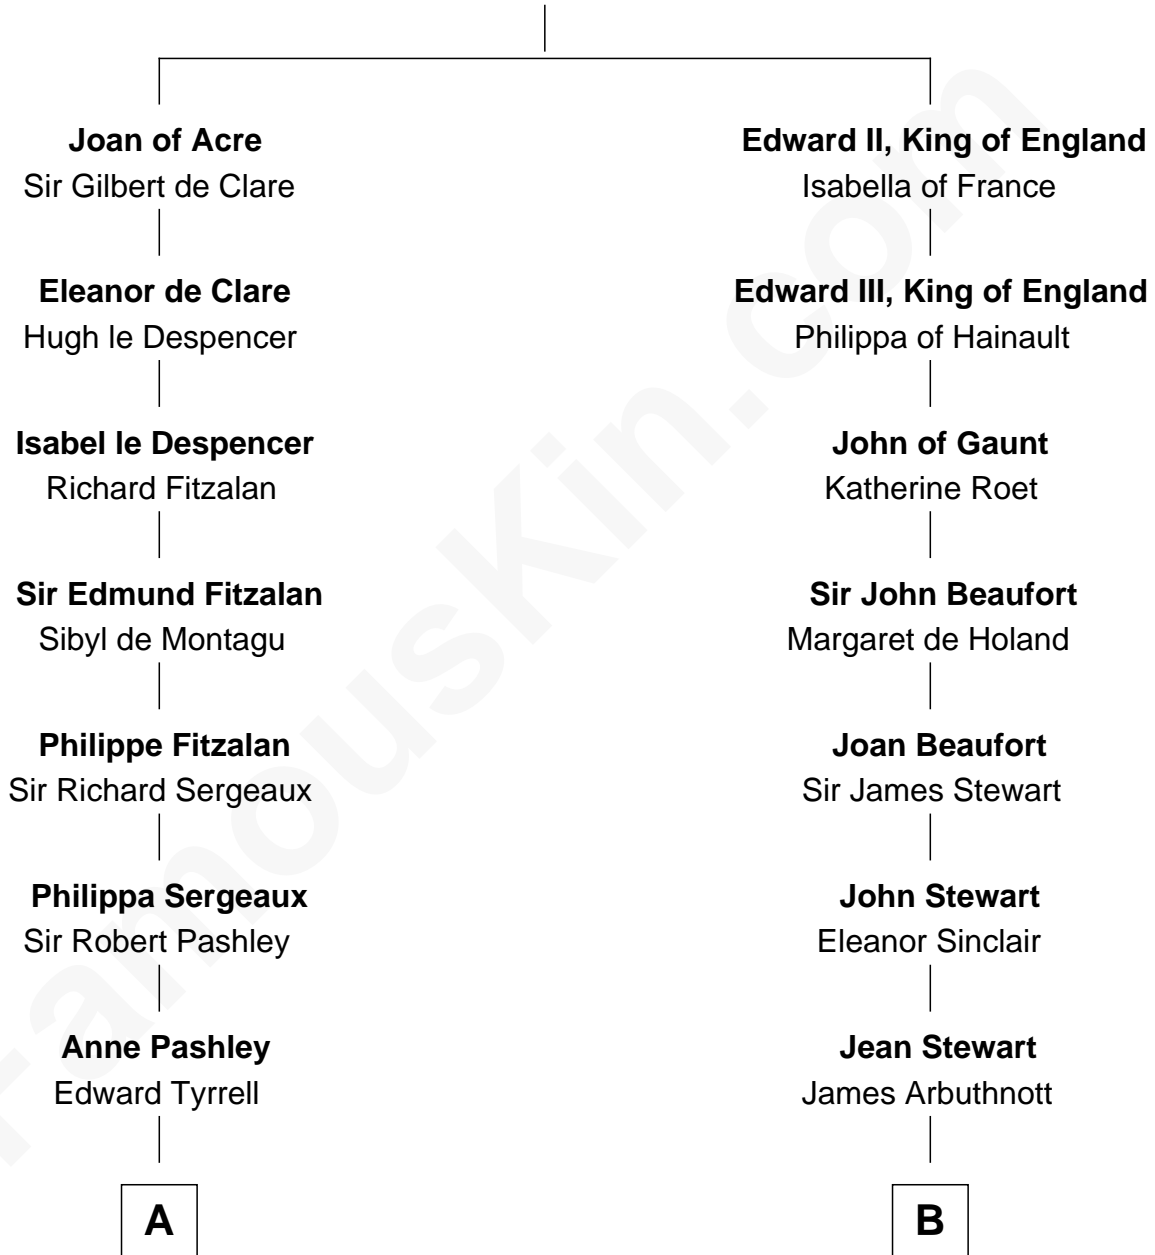

FamousKin.com

Relationship Chart of Ellen Louise (Axson) Wilson

First Lady of President Woodrow Wilson

12th cousin 9 times removed of

Alexander Spotswood

Lieutenant Governor of Virginia

King Edward I
Eleanor of Castile

C

Deliverance Coward

James FitzRandolph

Isaac FitzRandolph

Eleanor Hunter

Rebecca Longstreet FitzRandolph

Rev. Isaac Stockton Keith Axson

Rev. Samuel Edward Axson