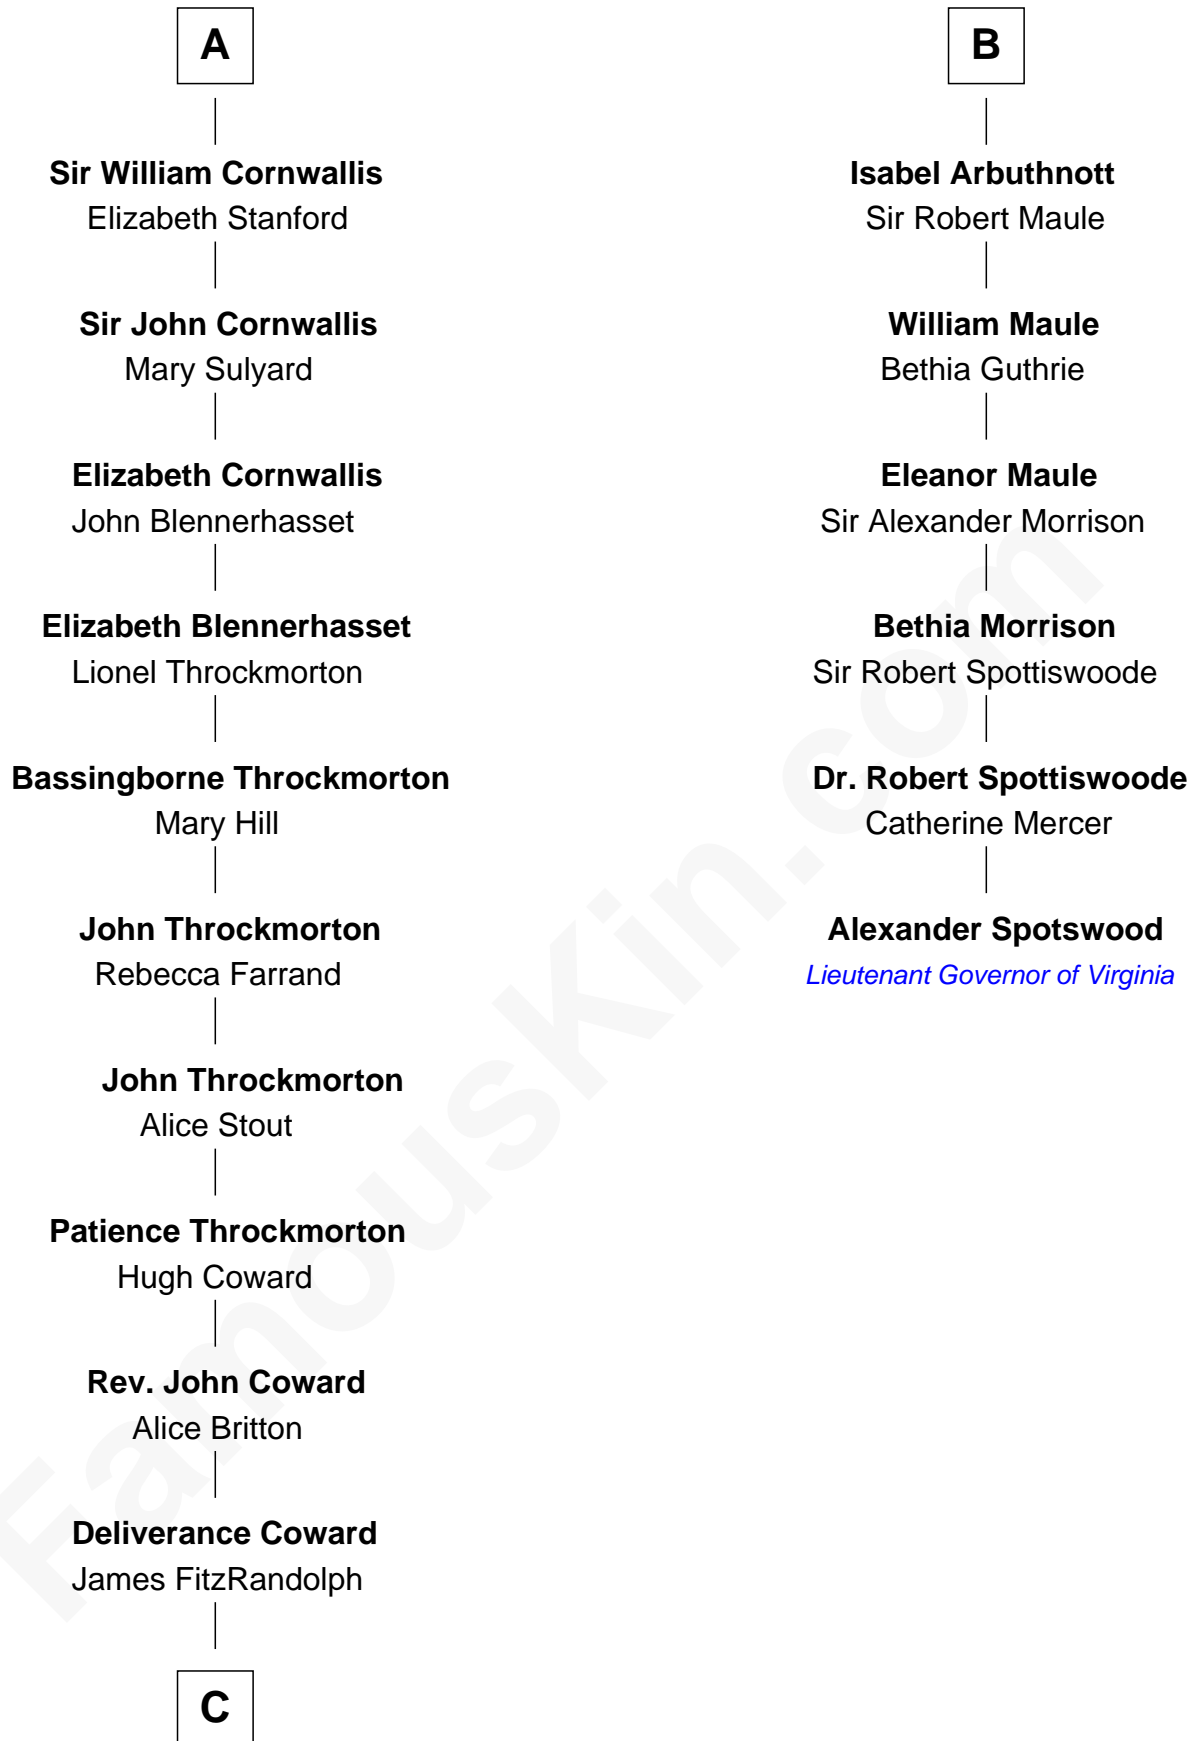

FamousKin.com

Relationship Chart of Ellen Louise (Axson) Wilson

First Lady of President Woodrow Wilson

12th cousin 8 times removed of

Alexander Spotswood

Lieutenant Governor of Virginia

C

Isaac FitzRandolph

Eleanor Hunter

Rebecca Longstreet FitzRandolph

Rev. Isaac Stockton Keith Axson

Rev. Samuel Edward Axson

Margaret Jane Hoyt

Ellen Louise (Axson) Wilson

First Lady of Woodrow Wilson

FamousKin.com