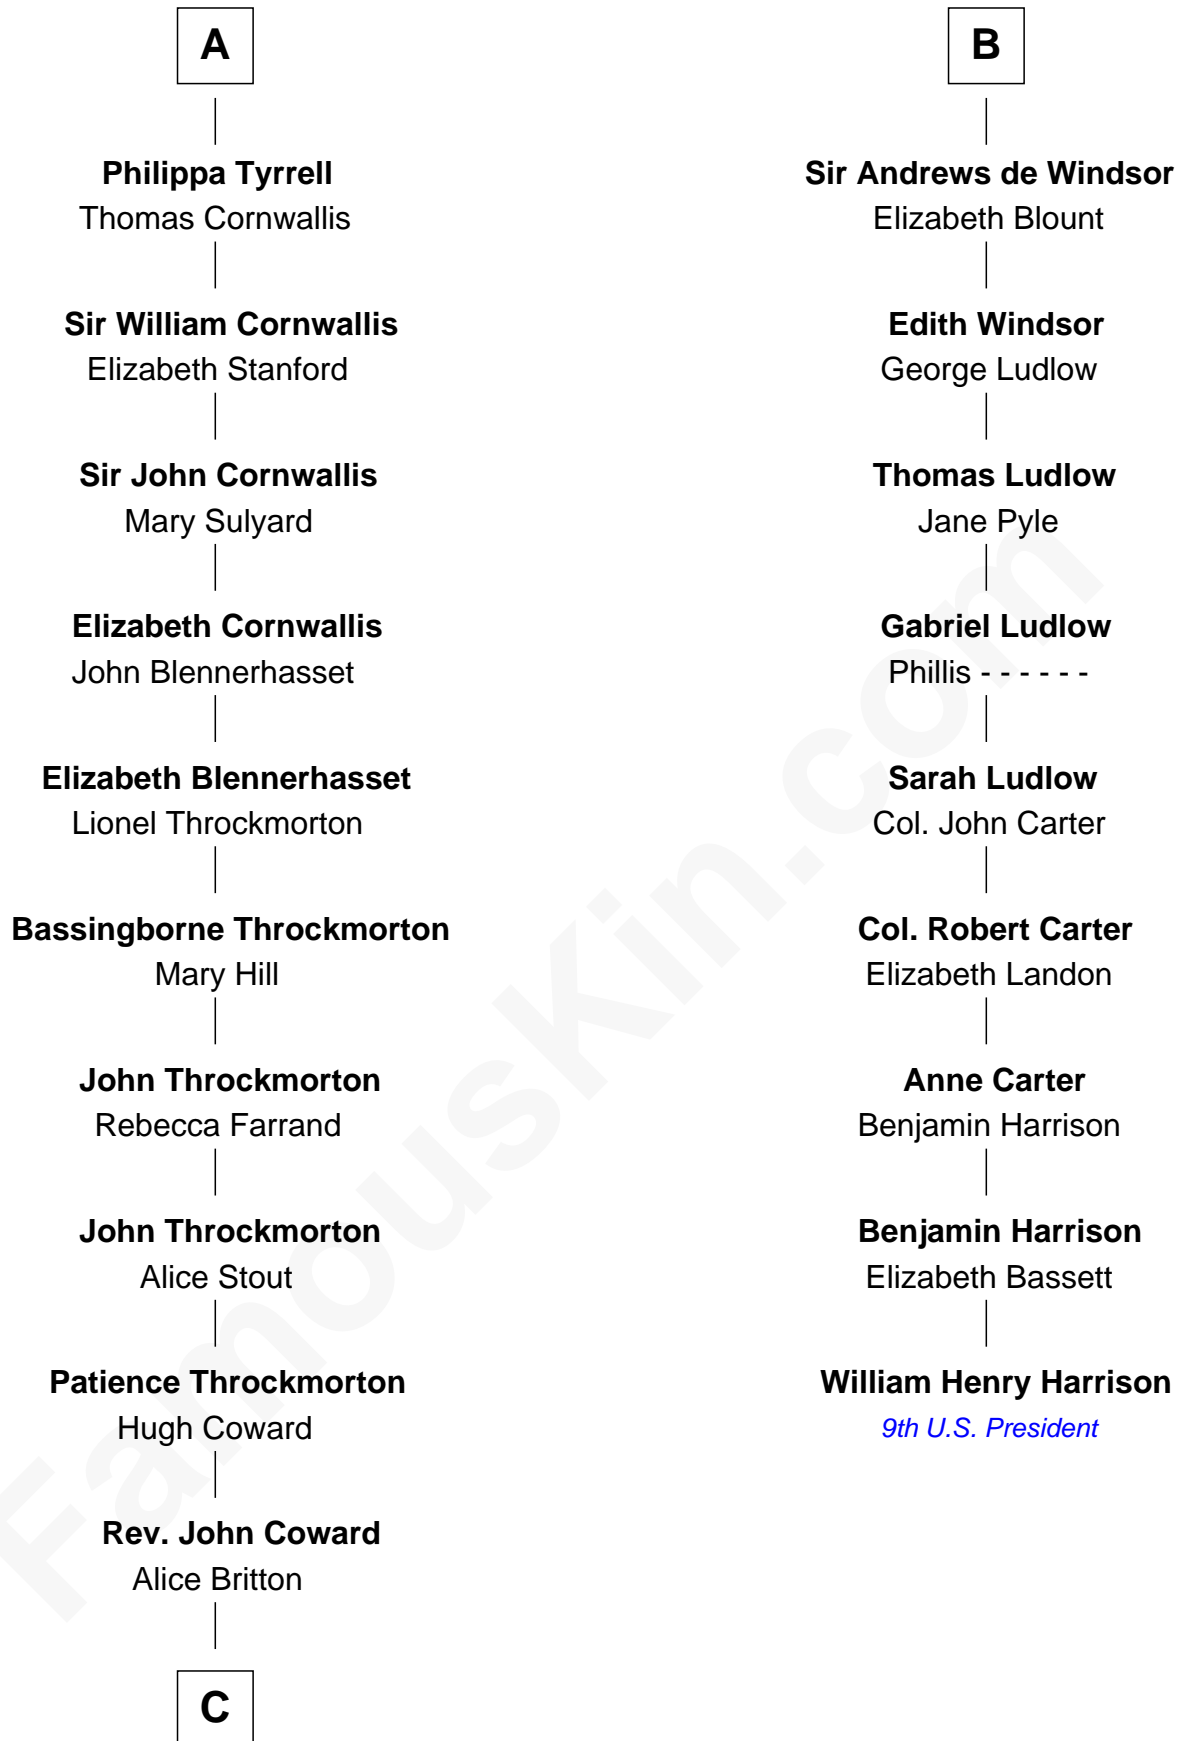

FamousKin.com
Relationship Chart of
Ellen Louise (Axson) Wilson
First Lady of President Woodrow Wilson

15th cousin 6 times removed of
William Henry Harrison
9th U.S. President

C

Deliverance Coward

James FitzRandolph

Isaac FitzRandolph

Eleanor Hunter

Rebecca Longstreet FitzRandolph

Rev. Isaac Stockton Keith Axson

Rev. Samuel Edward Axson

Margaret Jane Hoyt

Ellen Louise (Axson) Wilson

First Lady of Woodrow Wilson