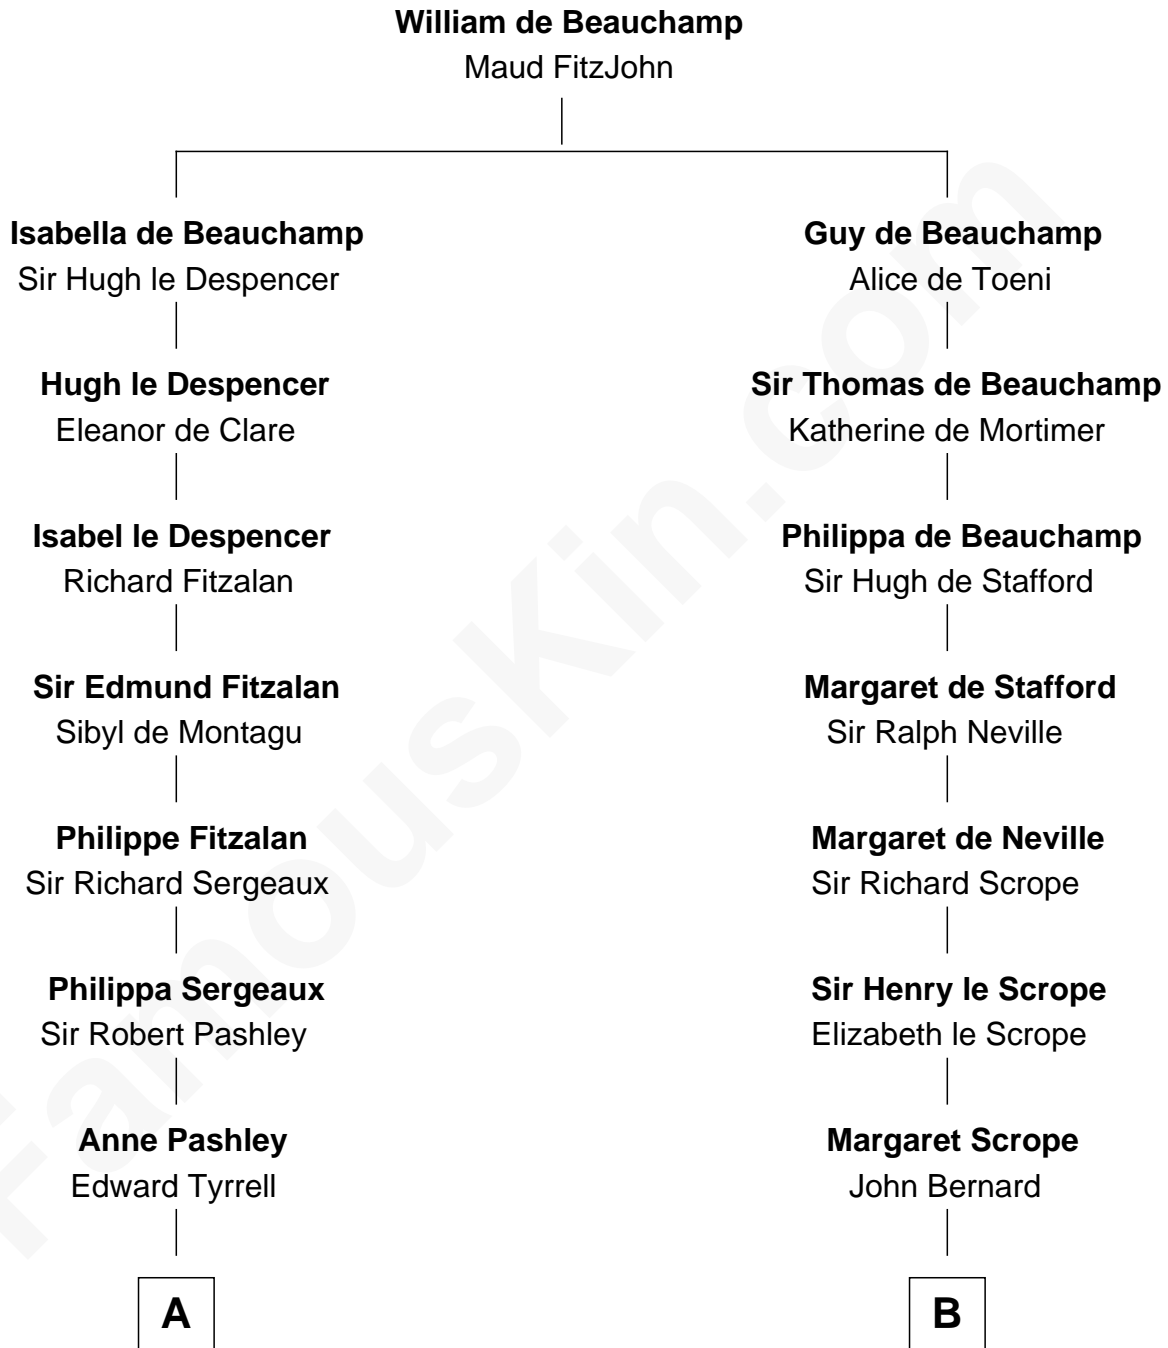

FamousKin.com
Relationship Chart of
Ellen Louise (Axson) Wilson
First Lady of President Woodrow Wilson

16th cousin 5 times removed of

William Henry Harrison
9th U.S. President

C

Deliverance Coward

James FitzRandolph

Isaac FitzRandolph

Eleanor Hunter

Rebecca Longstreet FitzRandolph

Rev. Isaac Stockton Keith Axson

Rev. Samuel Edward Axson

Margaret Jane Hoyt

Ellen Louise (Axson) Wilson

First Lady of Woodrow Wilson