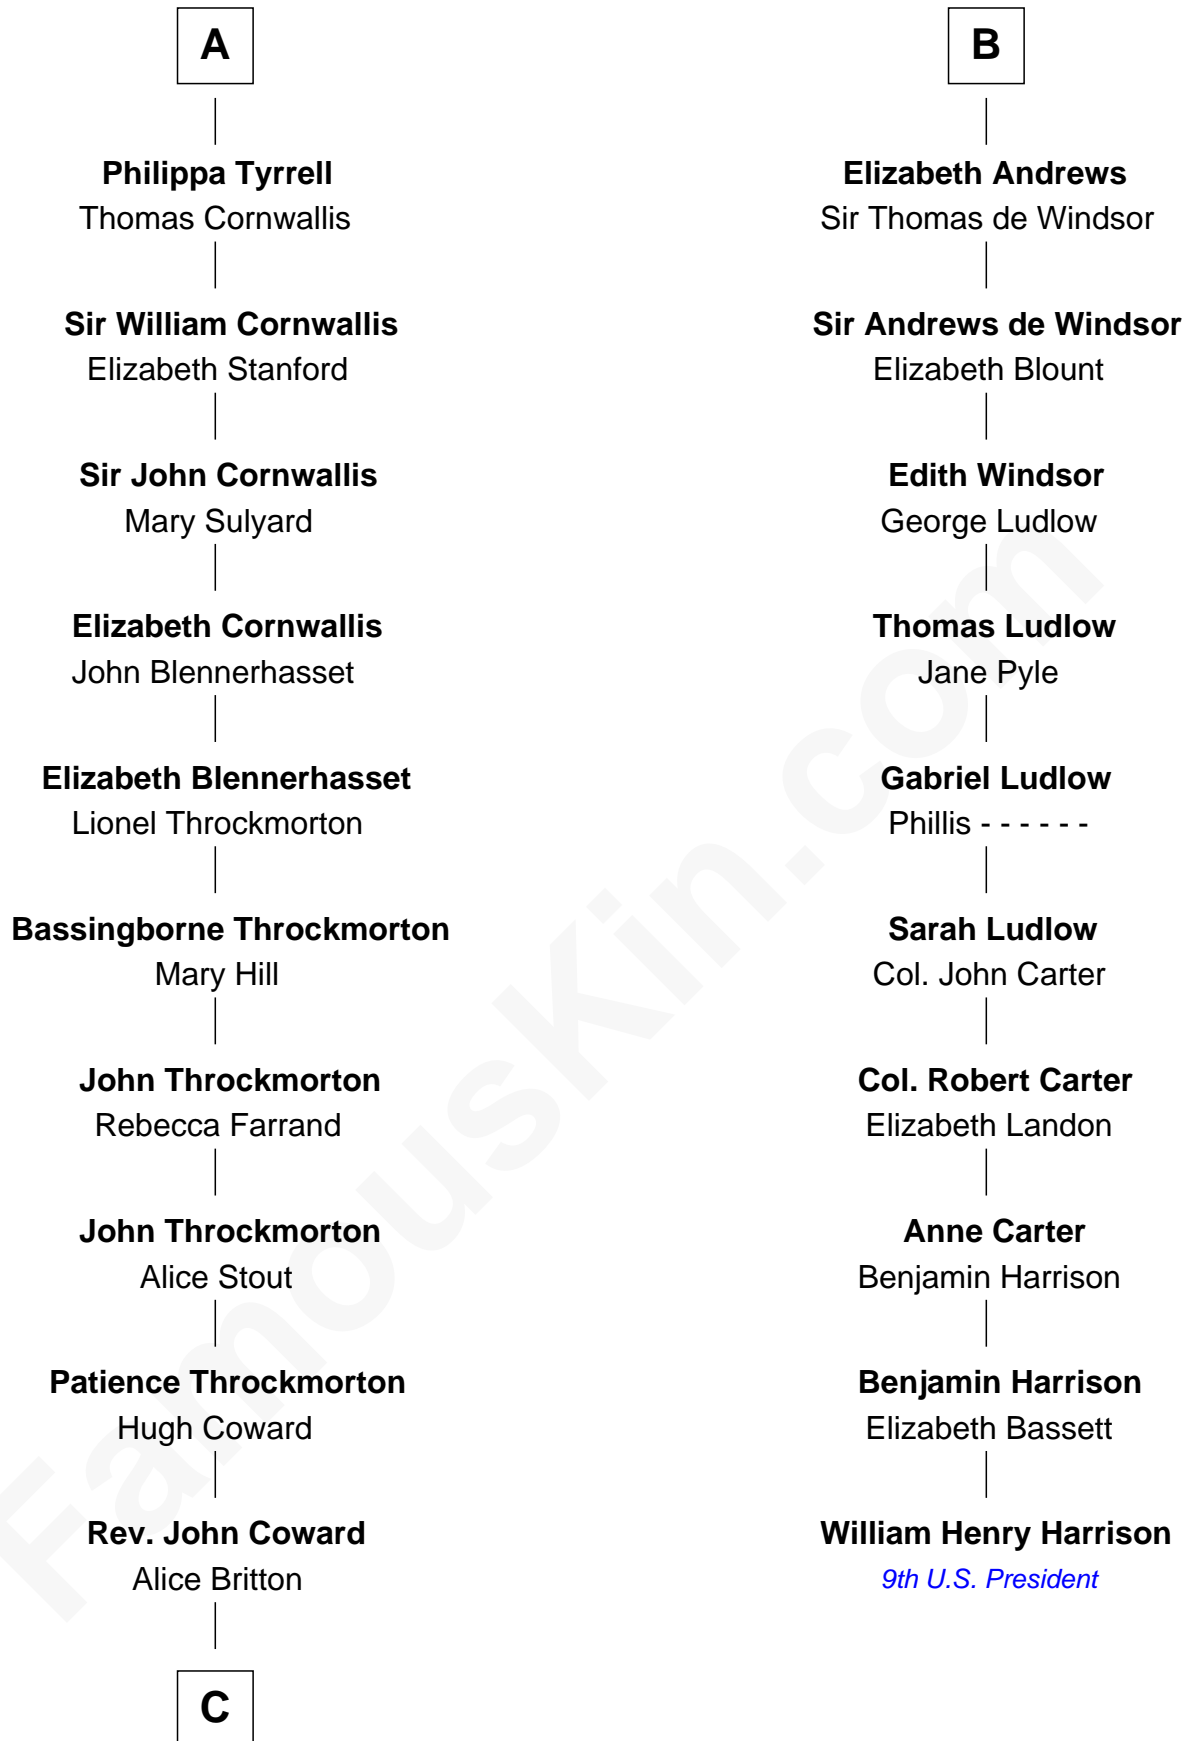

FamousKin.com
Relationship Chart of
Ellen Louise (Axson) Wilson
First Lady of President Woodrow Wilson

16th cousin 5 times removed of

William Henry Harrison
9th U.S. President

Sir Hugh le Despencer
 Aveline Basset

Sir Hugh le Despencer
 Isabella de Beauchamp

Hugh le Despencer
 Eleanor de Clare

Isabel le Despencer
 Richard Fitzalan

Sir Edmund Fitzalan
 Sibyl de Montagu

Philippe Fitzalan
 Sir Richard Sergeaux

Philippa Sergeaux
 Sir Robert Pashley

Anne Pashley
 Edward Tyrrell

A

Eleanor le Despencer
 Sir Hugh de Courtenay

Sir Hugh de Courtenay
 Agnes de St. John

Sir Hugh de Courtenay
 Margaret de Bohun

Elizabeth de Courtenay
 Sir Andrew Luttrell

Sir Hugh Luttrell
 Catherine de Beaumont

Elizabeth Luttrell
 John Stratton

Elizabeth Stratton
 John Andrews

B

C

Deliverance Coward

James FitzRandolph

Isaac FitzRandolph

Eleanor Hunter