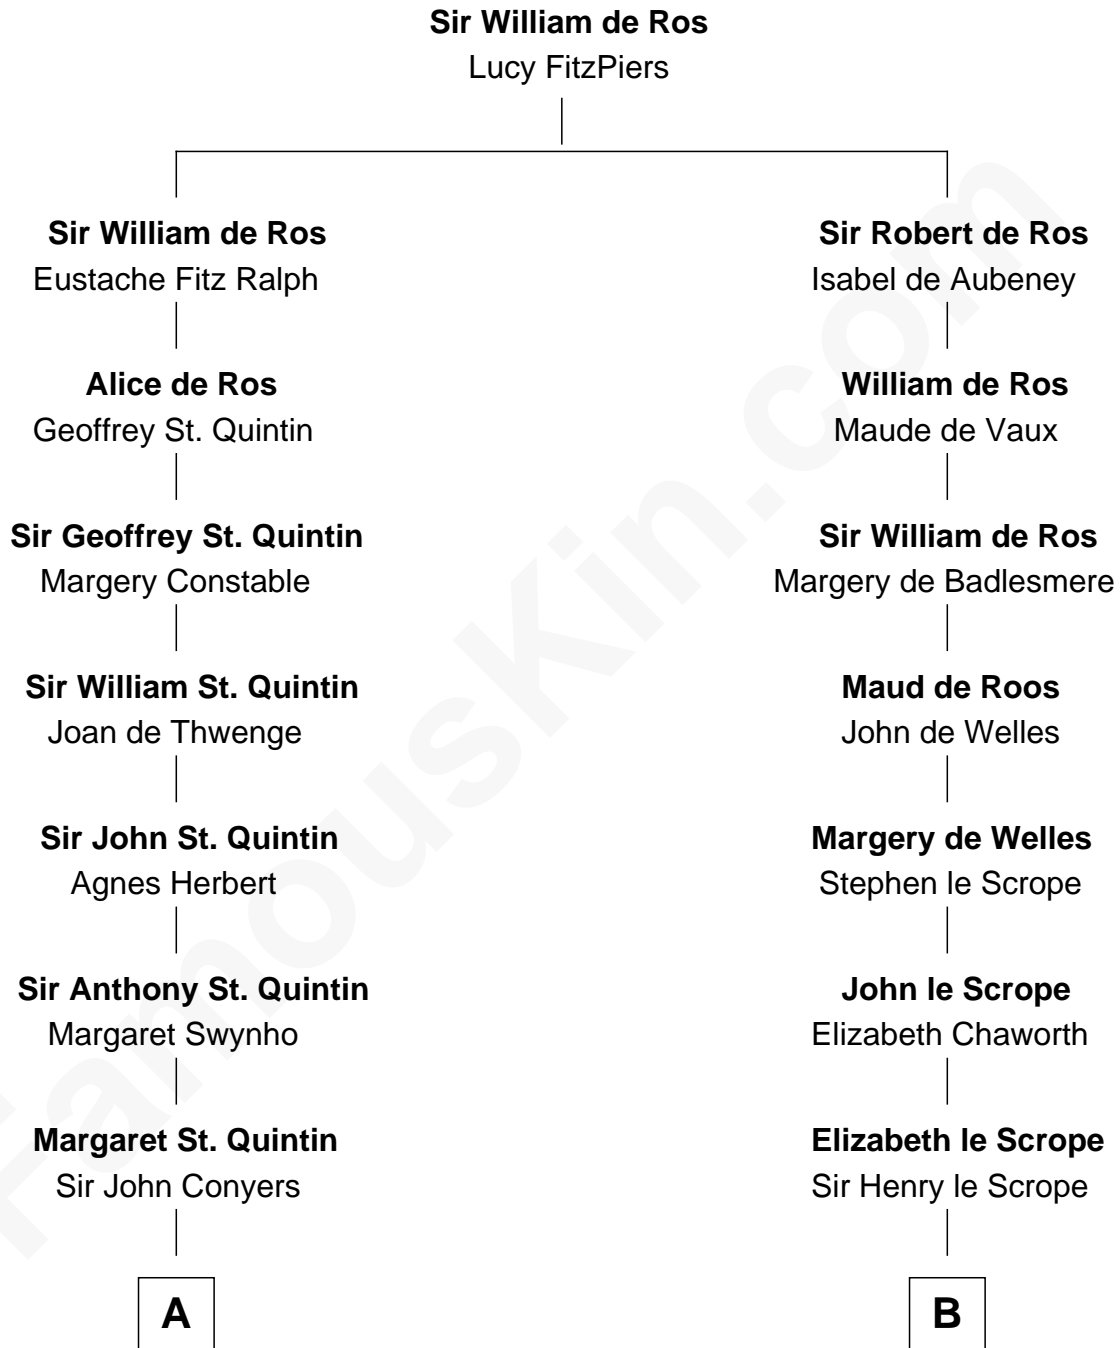

FamousKin.com
Relationship Chart of
Ellen Louise (Axson) Wilson
First Lady of President Woodrow Wilson

17th cousin 3 times removed of

William Henry Harrison
9th U.S. President

C

Isaac FitzRandolph

Eleanor Hunter

Rebecca Longstreet FitzRandolph

Rev. Isaac Stockton Keith Axson

Rev. Samuel Edward Axson

Margaret Jane Hoyt

Ellen Louise (Axson) Wilson

First Lady of Woodrow Wilson

FamousKin.com