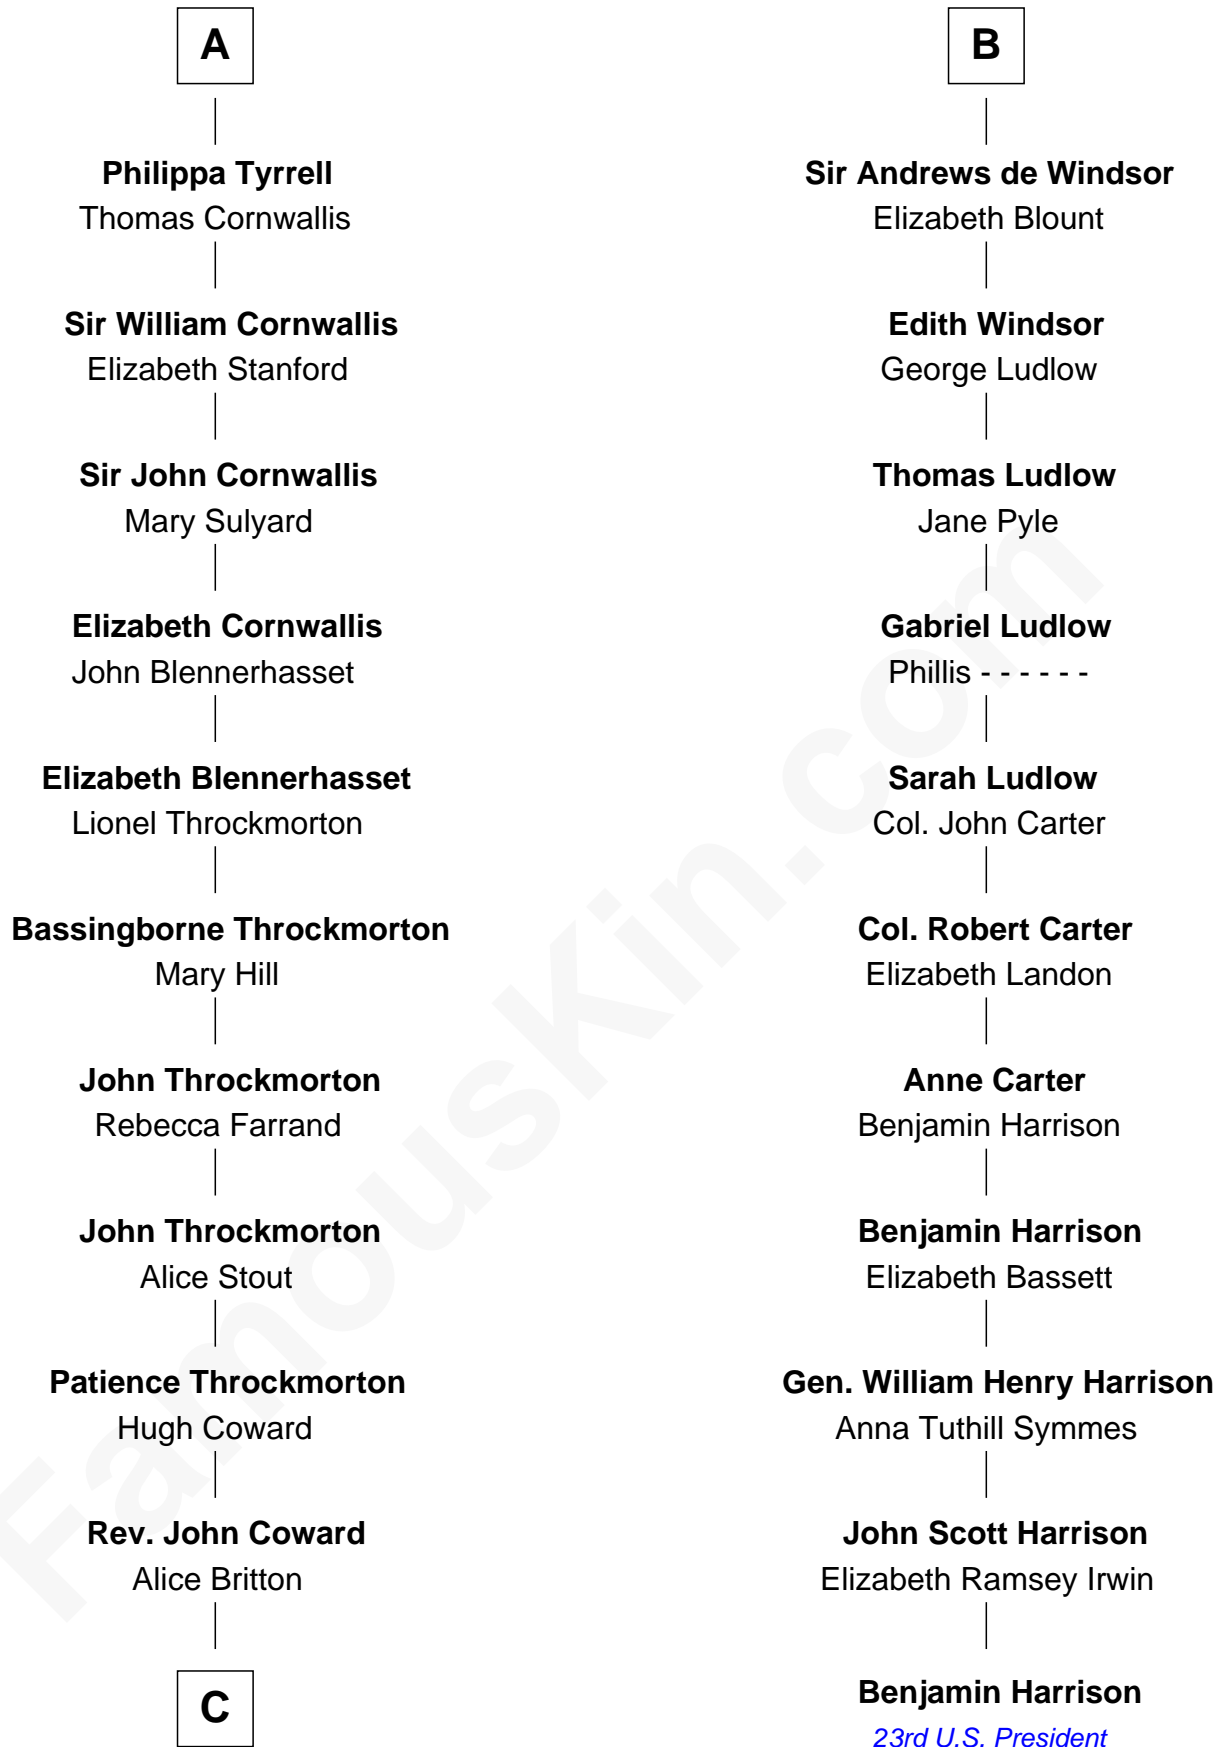

**FamousKin.com**  
**Relationship Chart of**  
**Ellen Louise (Axson) Wilson**  
*First Lady of President Woodrow Wilson*

17th cousin 4 times removed of

**Benjamin Harrison**  
*23rd U.S. President*

**C**

**Deliverance Coward**

James FitzRandolph

**Isaac FitzRandolph**

Eleanor Hunter

**Rebecca Longstreet FitzRandolph**

Rev. Isaac Stockton Keith Axson

**Rev. Samuel Edward Axson**

Margaret Jane Hoyt

**Ellen Louise (Axson) Wilson**

*First Lady of Woodrow Wilson*

FamousKin.com