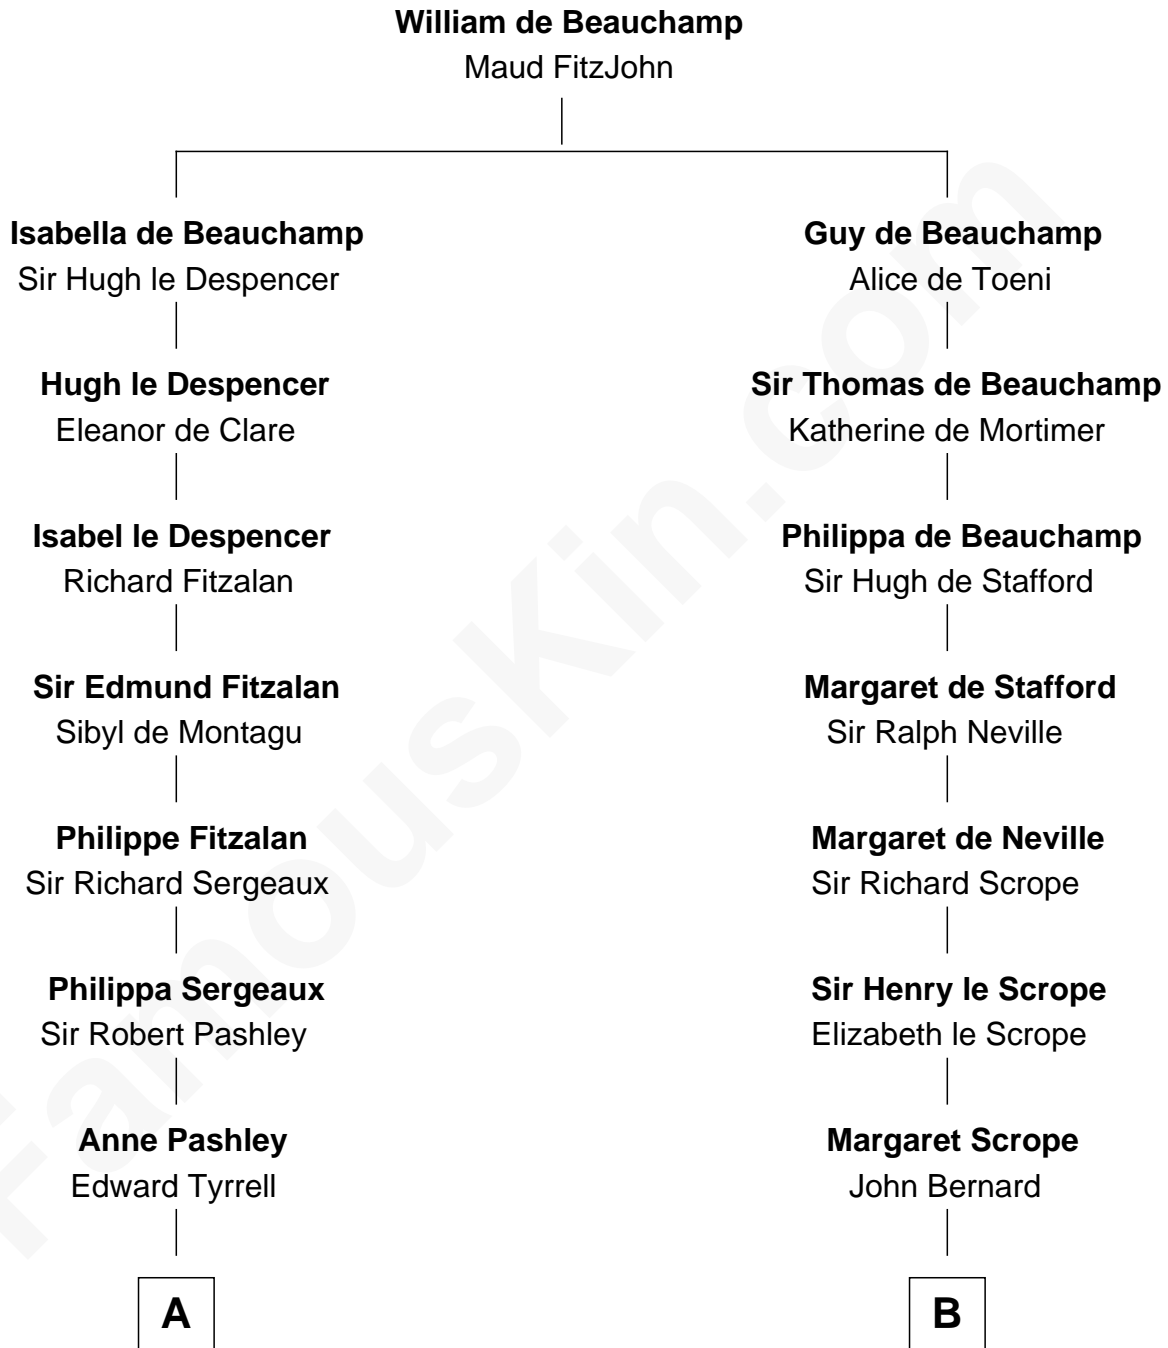

FamousKin.com
Relationship Chart of
Ellen Louise (Axson) Wilson
First Lady of President Woodrow Wilson

18th cousin 3 times removed of

Benjamin Harrison
23rd U.S. President

C

Deliverance Coward

James FitzRandolph

Isaac FitzRandolph

Eleanor Hunter

Rebecca Longstreet FitzRandolph

Rev. Isaac Stockton Keith Axson

Rev. Samuel Edward Axson

Margaret Jane Hoyt

Ellen Louise (Axson) Wilson

First Lady of Woodrow Wilson