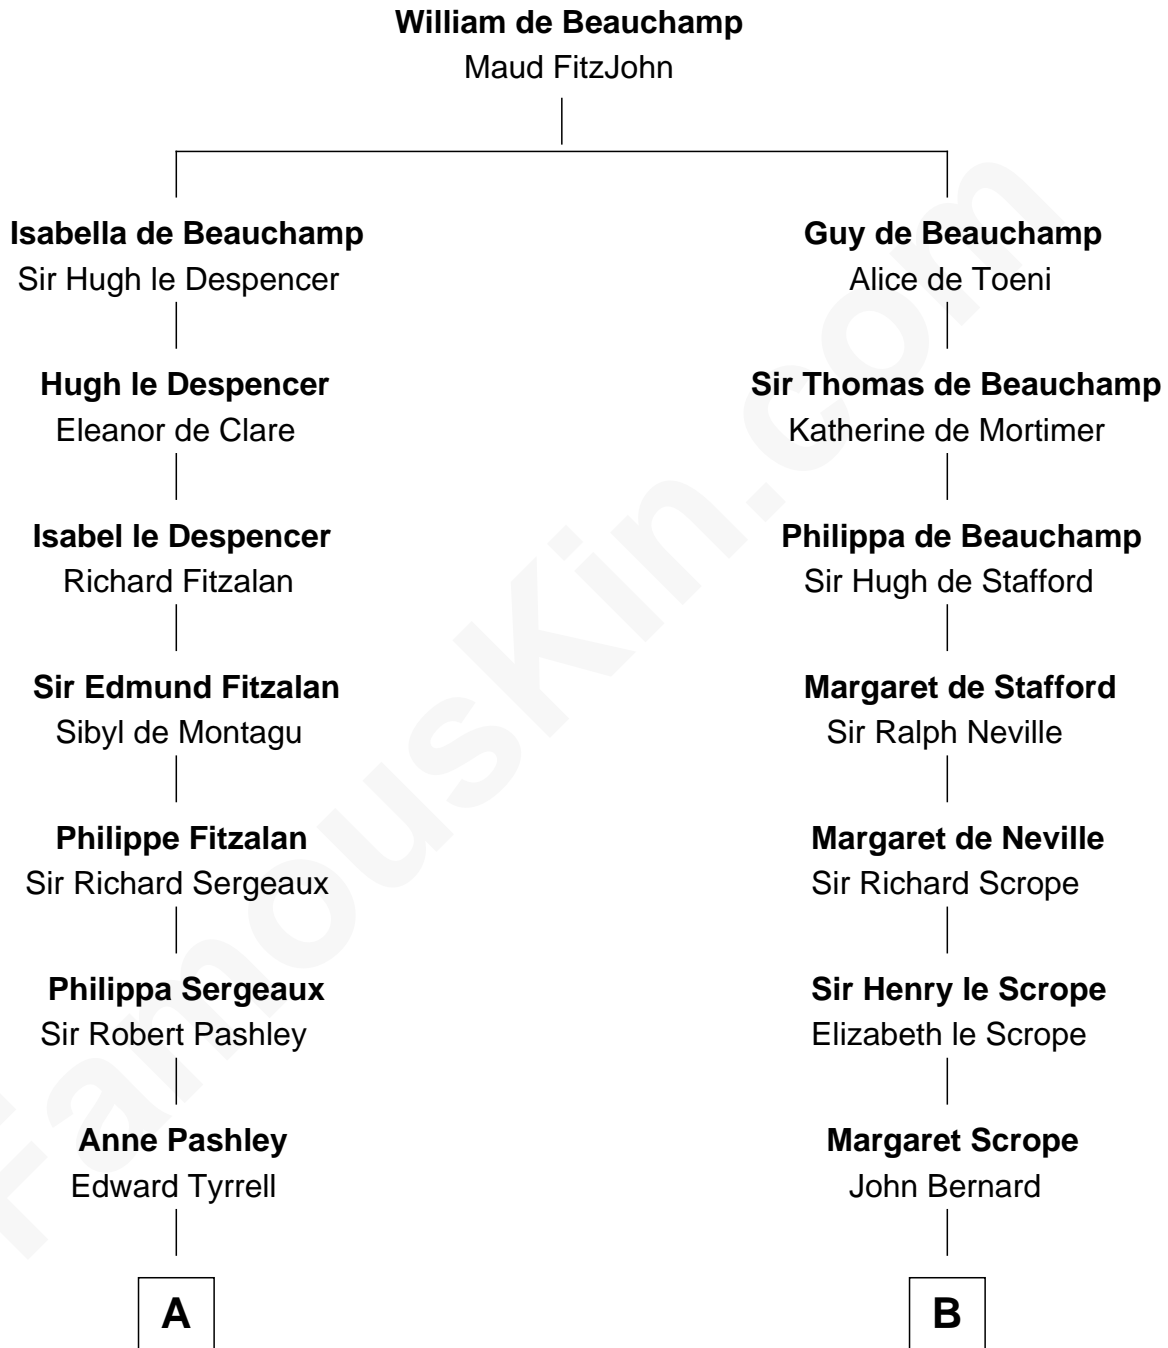

# FamousKin.com

## Relationship Chart of Ellen Louise (Axson) Wilson

*First Lady of President Woodrow Wilson*

15th cousin 6 times removed of

**Benjamin Harrison V**

*Signer of the Declaration of Independence*

**C**

**Deliverance Coward**

James FitzRandolph

**Isaac FitzRandolph**

Eleanor Hunter

**Rebecca Longstreet FitzRandolph**

Rev. Isaac Stockton Keith Axson

**Rev. Samuel Edward Axson**

Margaret Jane Hoyt

**Ellen Louise (Axson) Wilson**

*First Lady of Woodrow Wilson*