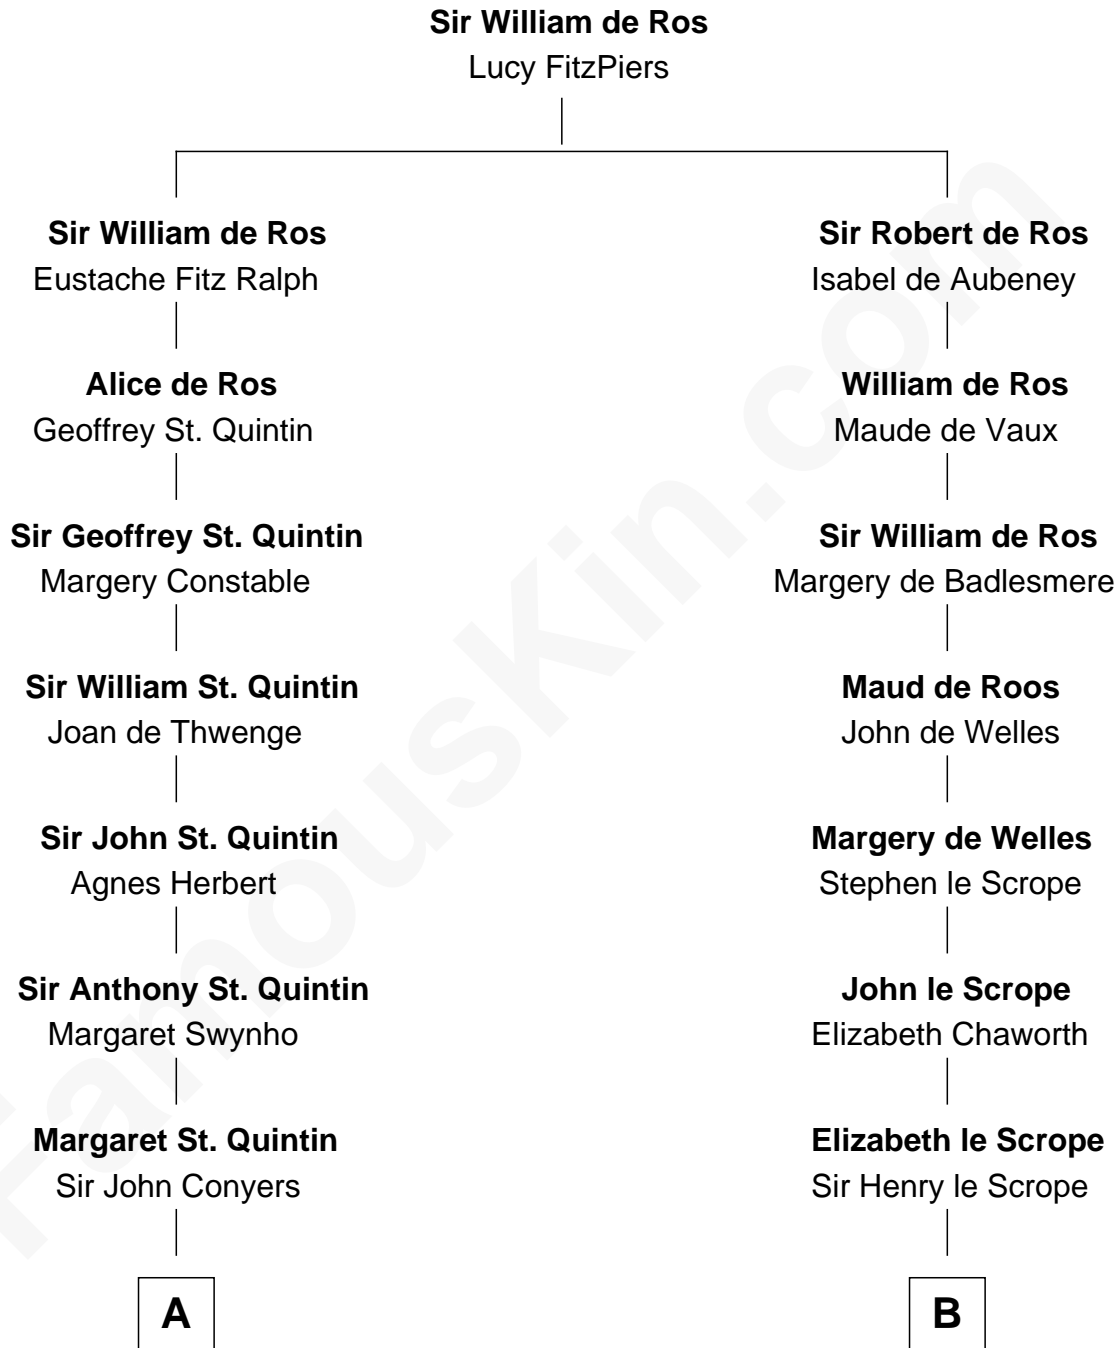

# FamousKin.com

## Relationship Chart of Ellen Louise (Axson) Wilson

*First Lady of President Woodrow Wilson*

16th cousin 4 times removed of

**Benjamin Harrison V**

*Signer of the Declaration of Independence*

**C**

Isaac FitzRandolph