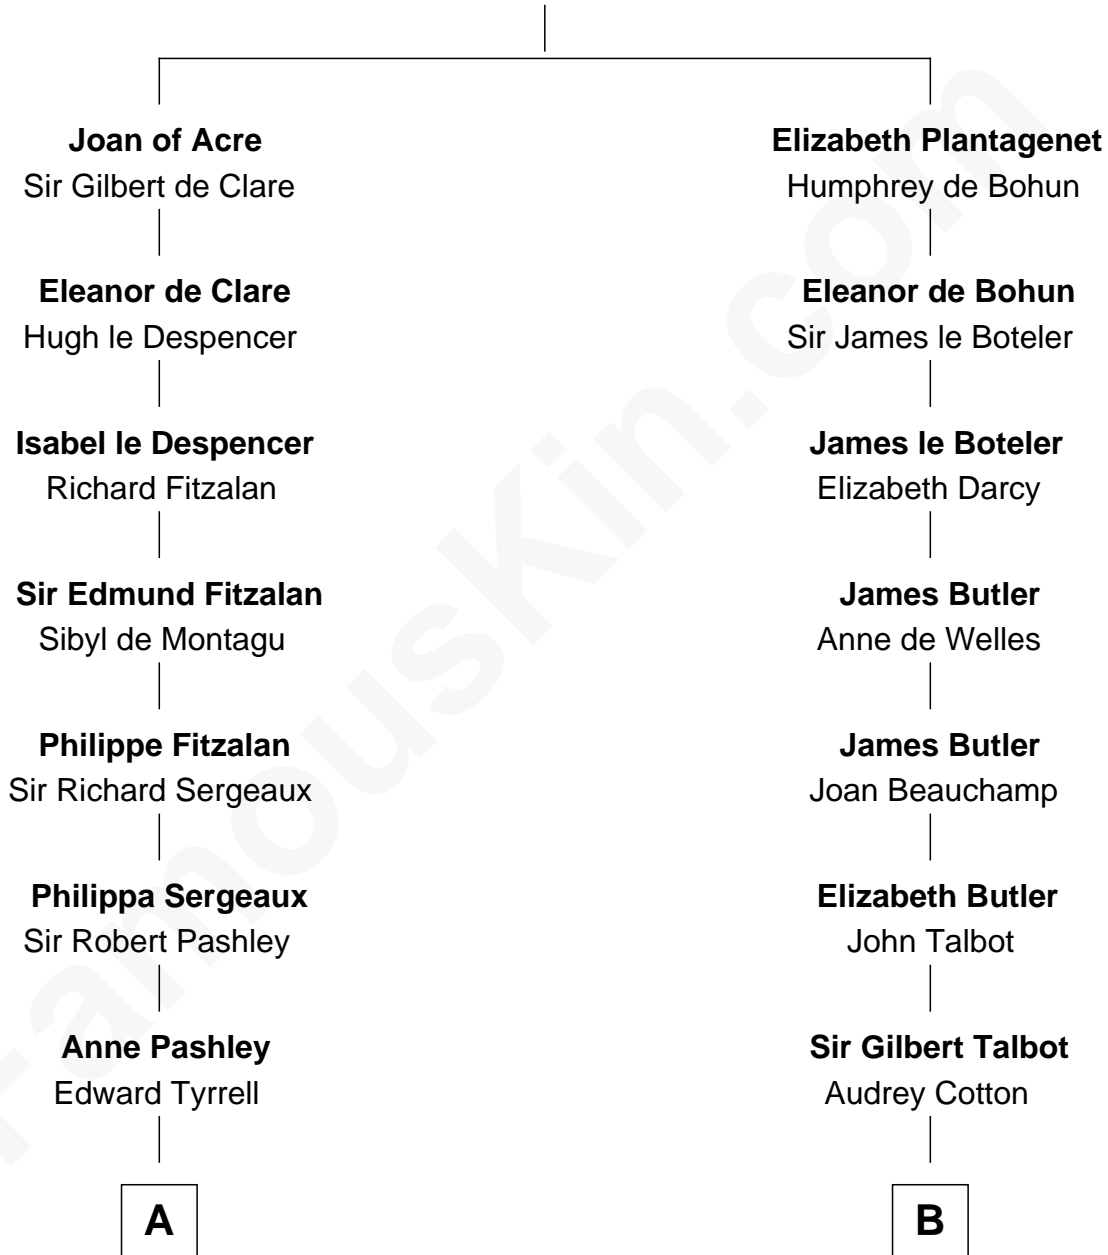

FamousKin.com

Relationship Chart of

Ellen Louise (Axson) Wilson

First Lady of President Woodrow Wilson

18th cousin 3 times removed of

Jay Gould

American Railroad "Robber Baron"

King Edward I
Eleanor of Castile

C

Deliverance Coward

James FitzRandolph

Isaac FitzRandolph

Eleanor Hunter

Rebecca Longstreet FitzRandolph

Rev. Isaac Stockton Keith Axson

Rev. Samuel Edward Axson

Margaret Jane Hoyt

Ellen Louise (Axson) Wilson

First Lady of Woodrow Wilson

D

John Burr Gould

Mary More

Jay Gould

"Robber Baron"