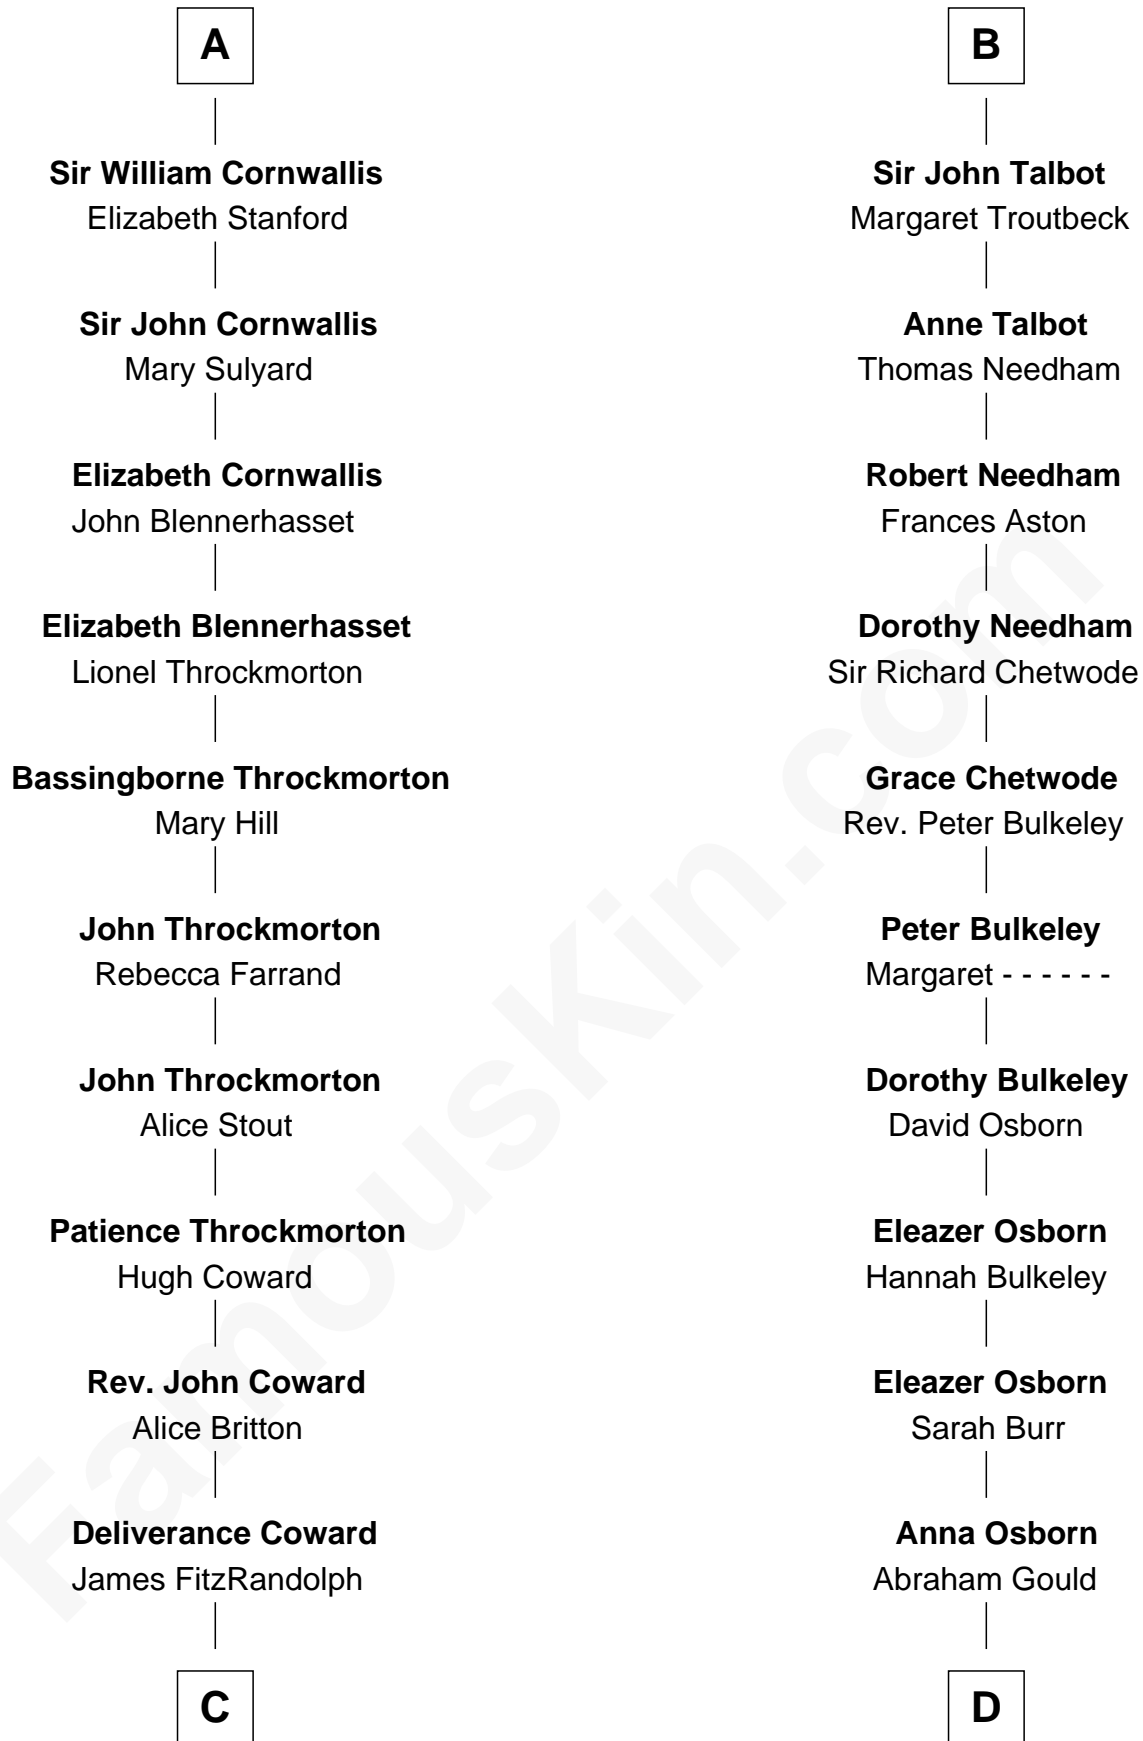

FamousKin.com

Relationship Chart of Ellen Louise (Axson) Wilson

First Lady of President Woodrow Wilson

18th cousin 2 times removed of

Jay Gould

American Railroad "Robber Baron"

FamousKin.com