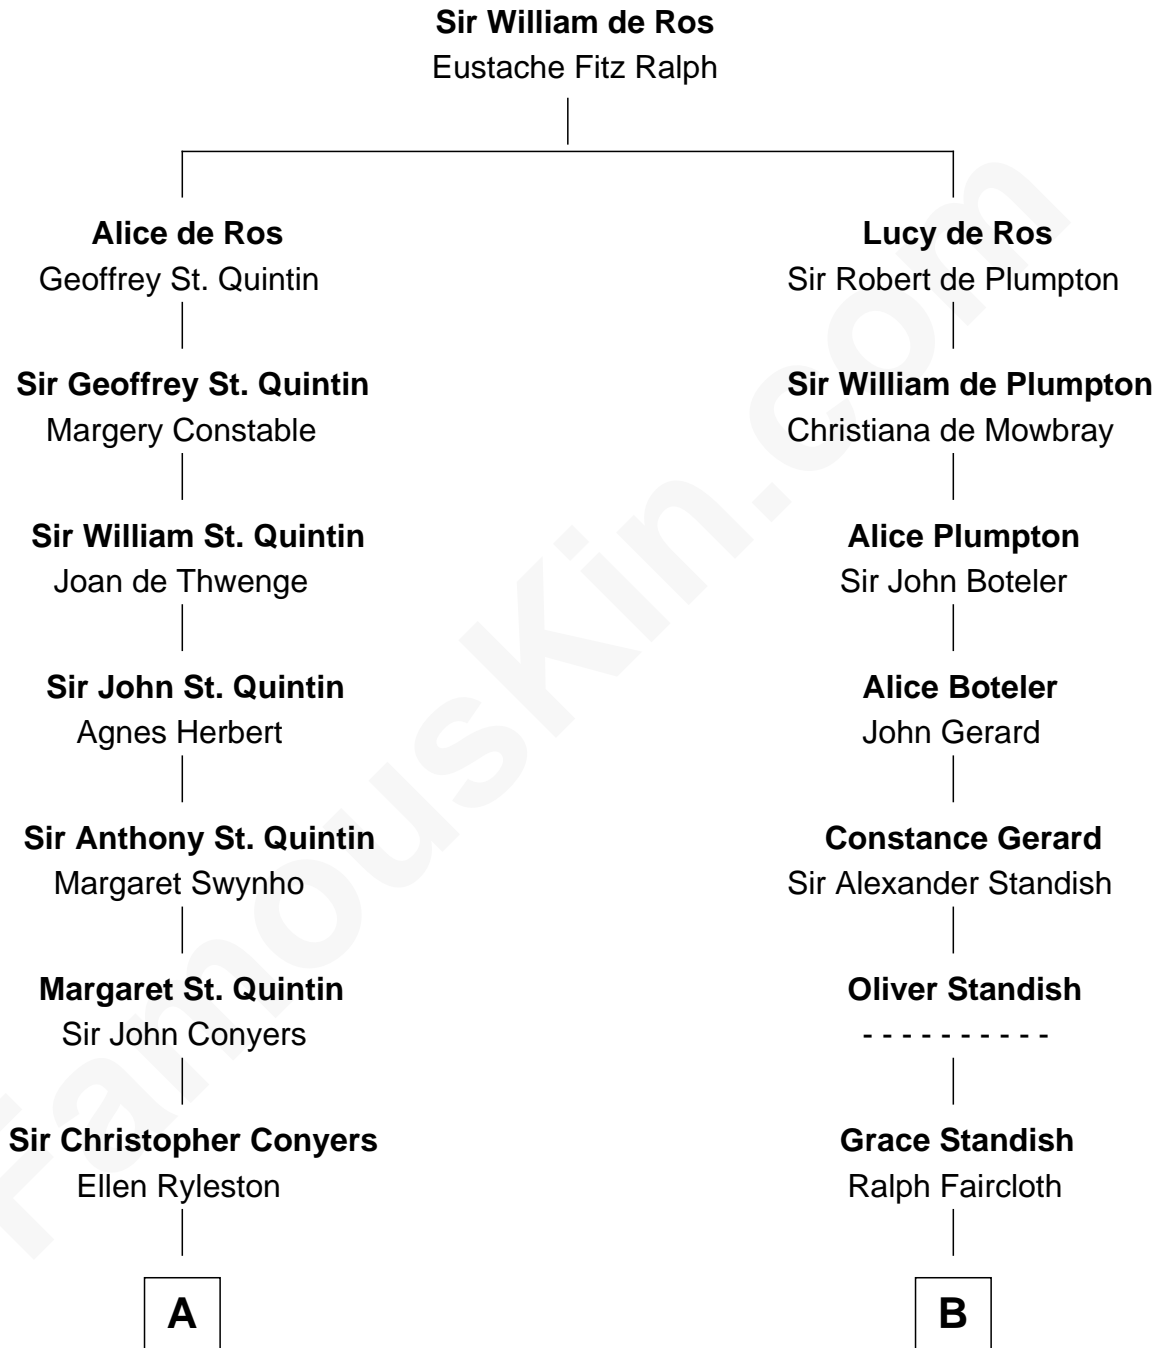

FamousKin.com
Relationship Chart of
Ellen Louise (Axson) Wilson
First Lady of President Woodrow Wilson

18th cousin 1 time removed of
Jay Gould
American Railroad "Robber Baron"

C

Rebecca Longstreet FitzRandolph

Rev. Isaac Stockton Keith Axson

Rev. Samuel Edward Axson

Margaret Jane Hoyt

Ellen Louise (Axson) Wilson

First Lady of Woodrow Wilson

D

John Burr Gould

Mary More

Jay Gould

"Robber Baron"

FamousKin.com