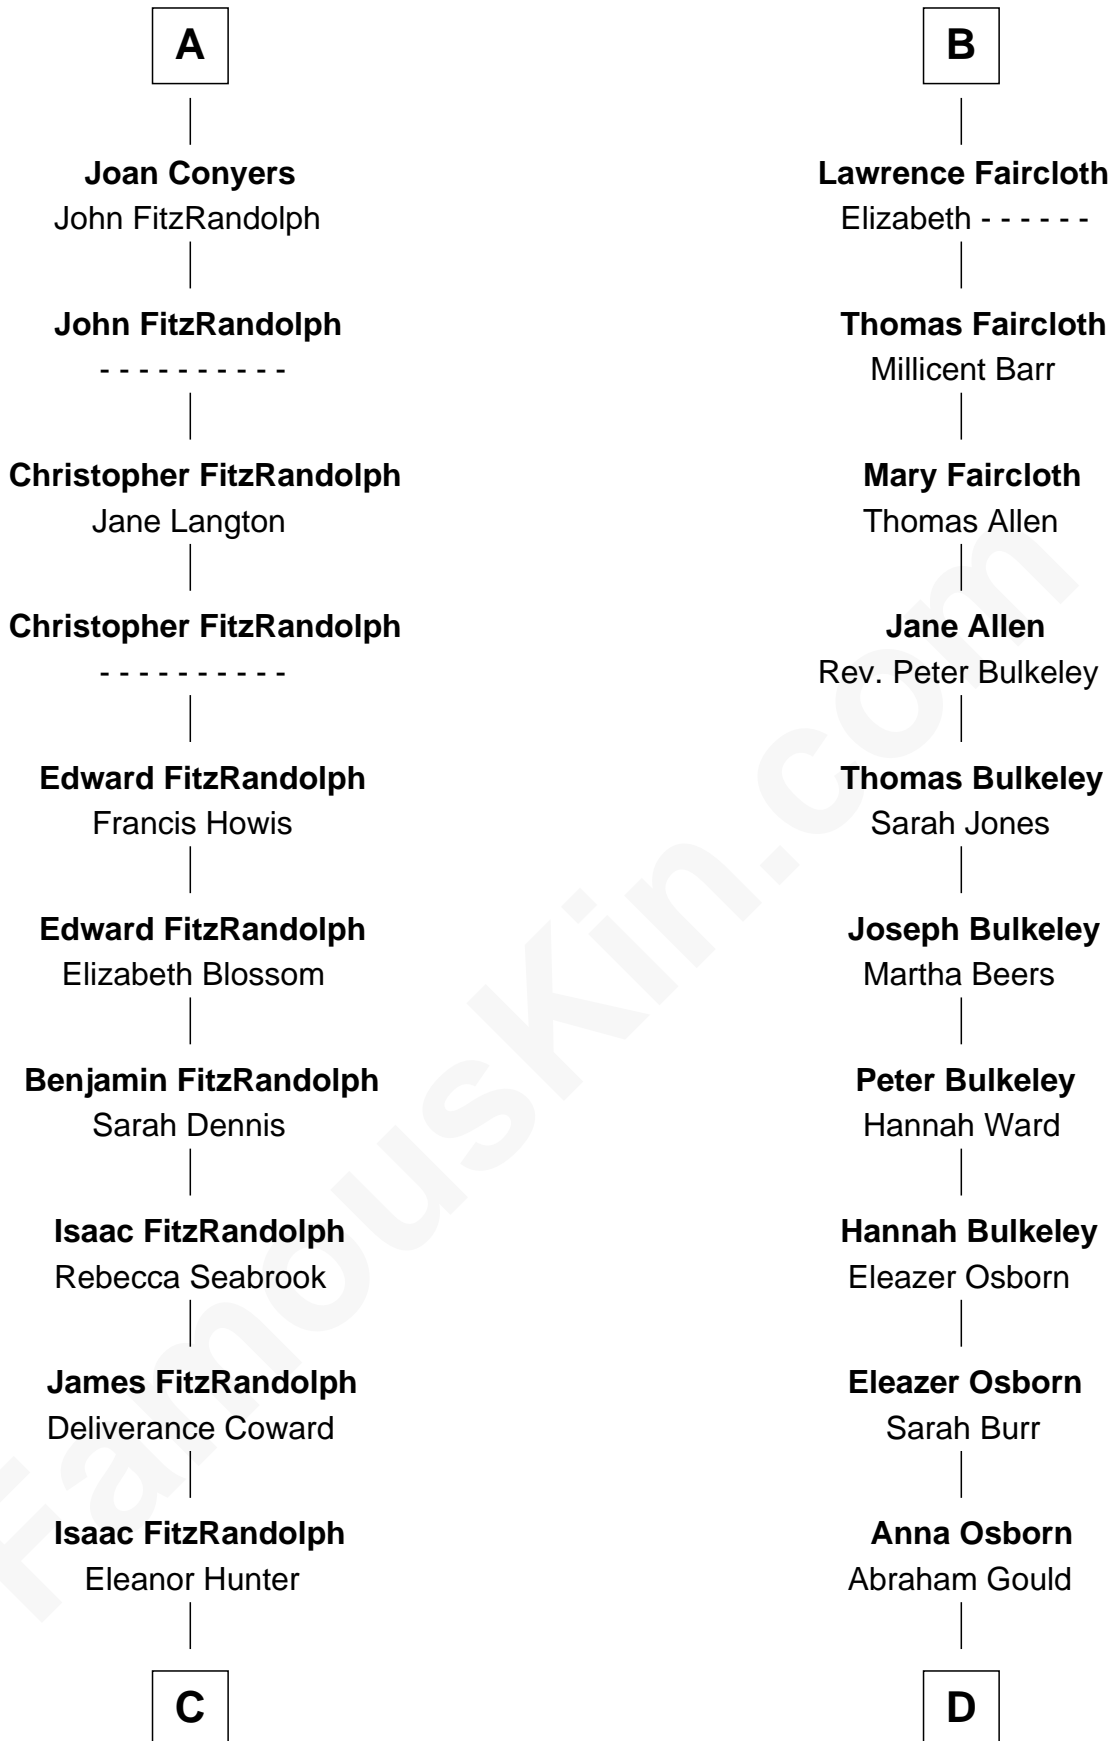

FamousKin.com
Relationship Chart of
Ellen Louise (Axson) Wilson
First Lady of President Woodrow Wilson

18th cousin 1 time removed of
Jay Gould
American Railroad "Robber Baron"

C

Rebecca Longstreet FitzRandolph

Rev. Isaac Stockton Keith Axson

Rev. Samuel Edward Axson

Margaret Jane Hoyt

Ellen Louise (Axson) Wilson

First Lady of Woodrow Wilson

D

John Burr Gould

Mary More

Jay Gould

"Robber Baron"

FamousKin.com