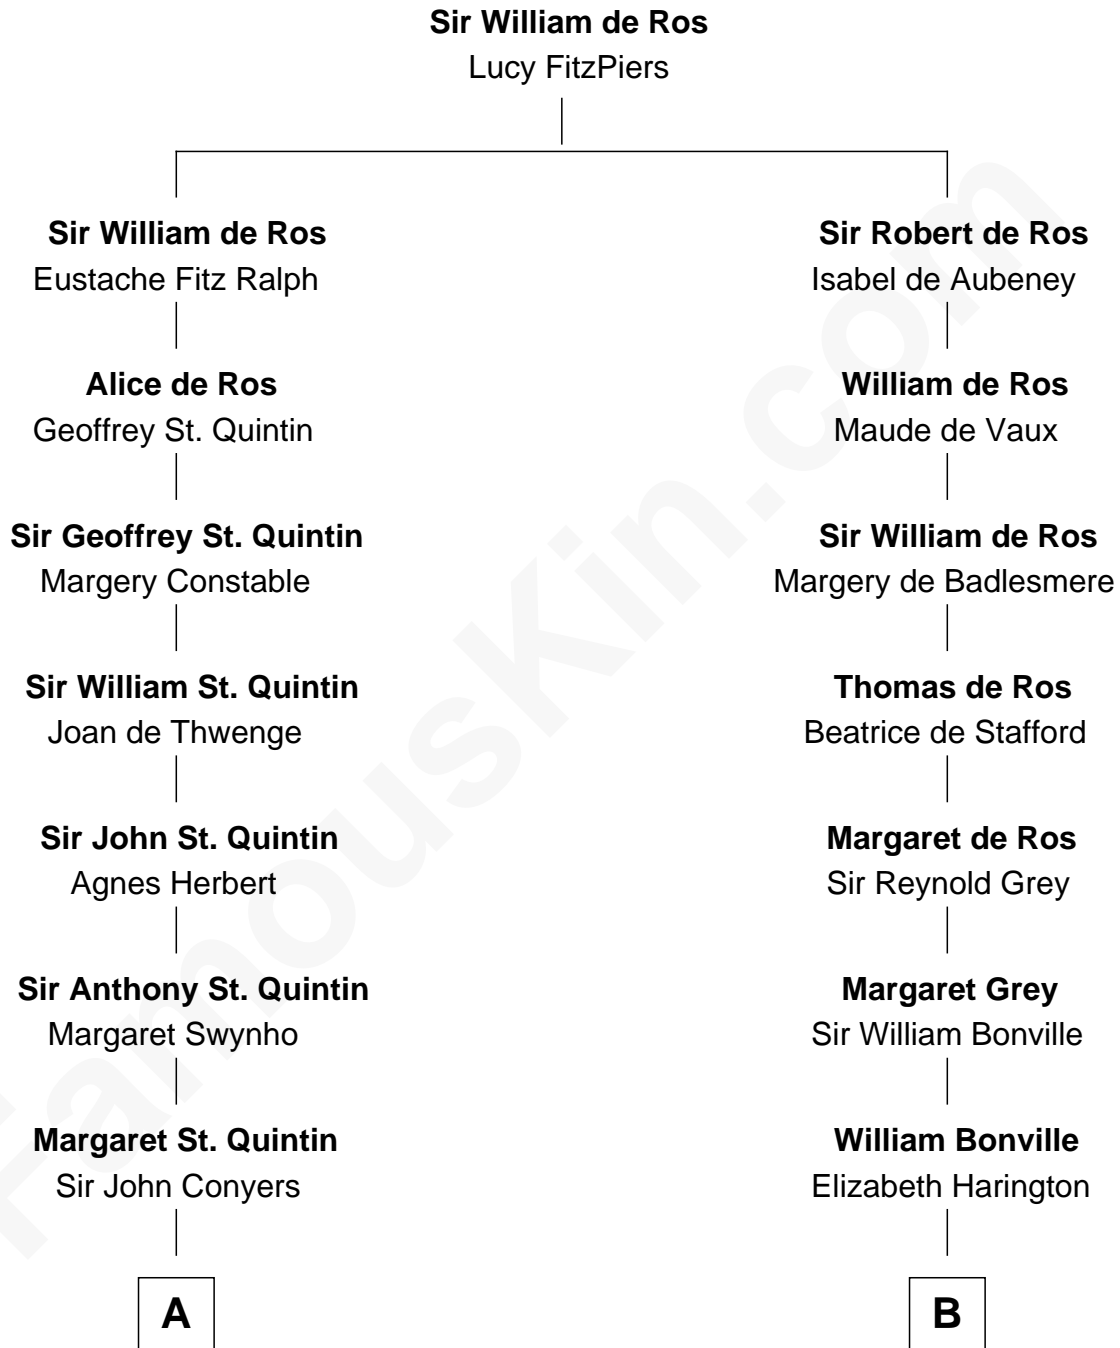

FamousKin.com
Relationship Chart of
Ellen Louise (Axson) Wilson
First Lady of President Woodrow Wilson

20th cousin of
William Marsh Rice
Founder of Rice University

C

Isaac FitzRandolph

Eleanor Hunter

Rebecca Longstreet FitzRandolph

Rev. Isaac Stockton Keith Axson

Rev. Samuel Edward Axson

Margaret Jane Hoyt

Ellen Louise (Axson) Wilson

First Lady of Woodrow Wilson

D

Hannah Holbrook

Urban Bates