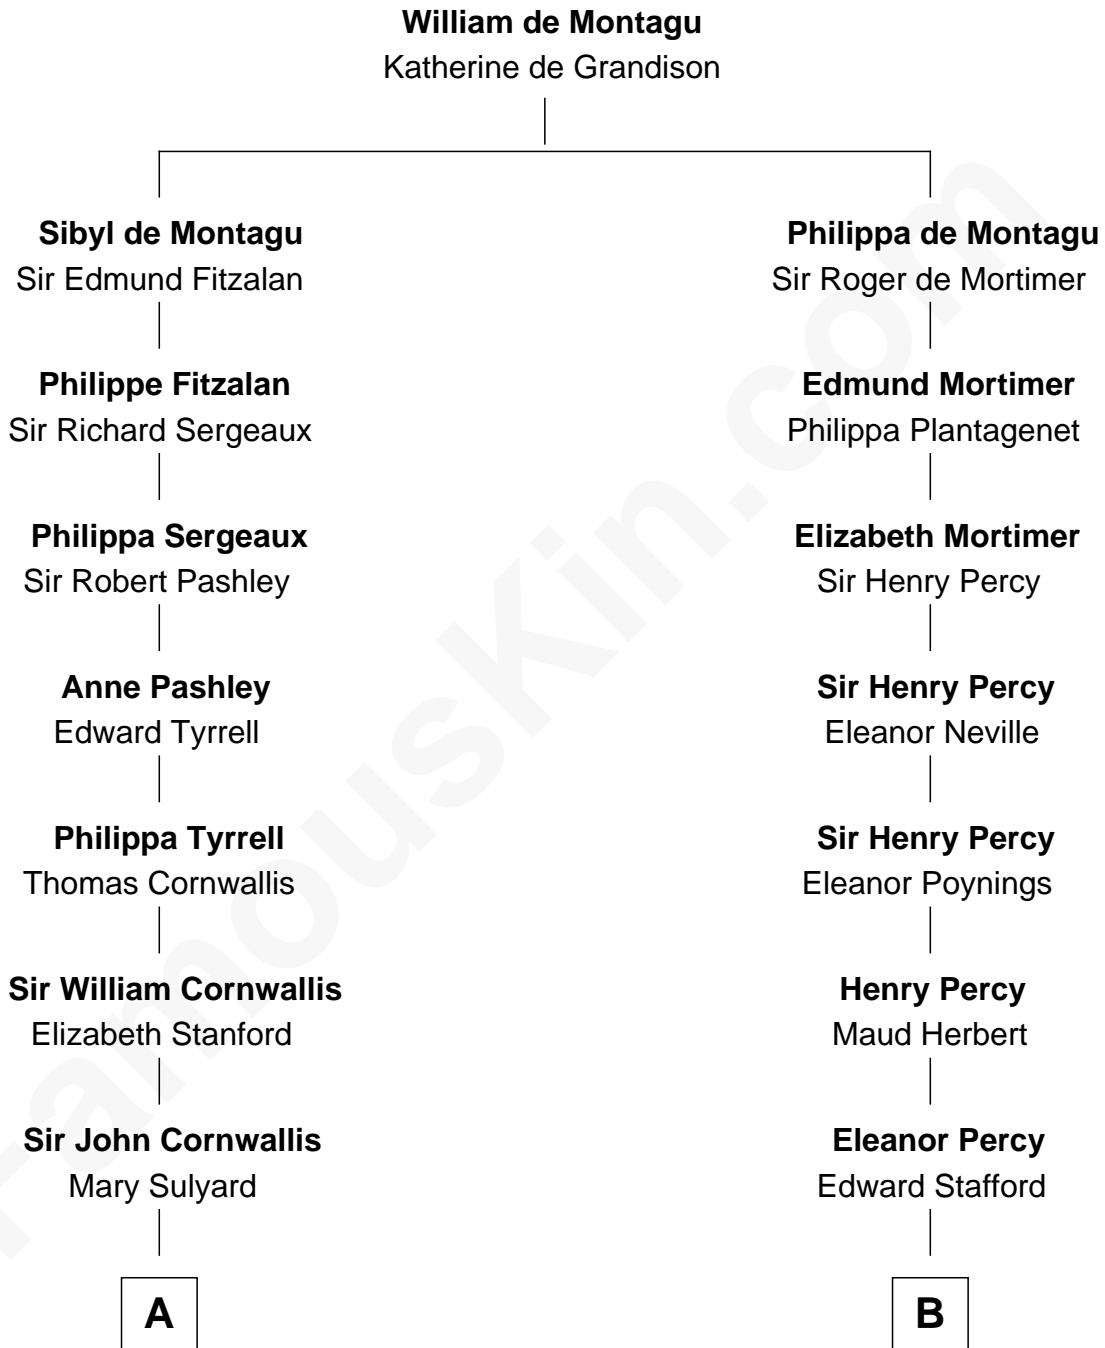

FamousKin.com
Relationship Chart of
Ellen Louise (Axson) Wilson
First Lady of President Woodrow Wilson

18th cousin 2 times removed of

Harry F. Byrd
50th Governor of Virginia

C

Rev. Samuel Edward Axson

Margaret Jane Hoyt

Ellen Louise (Axson) Wilson

First Lady of Woodrow Wilson

D

Richard Evelyn Byrd

Anne Harrison

Col. William Byrd

Jane Meriwether Rivers

Richard Evelyn Byrd