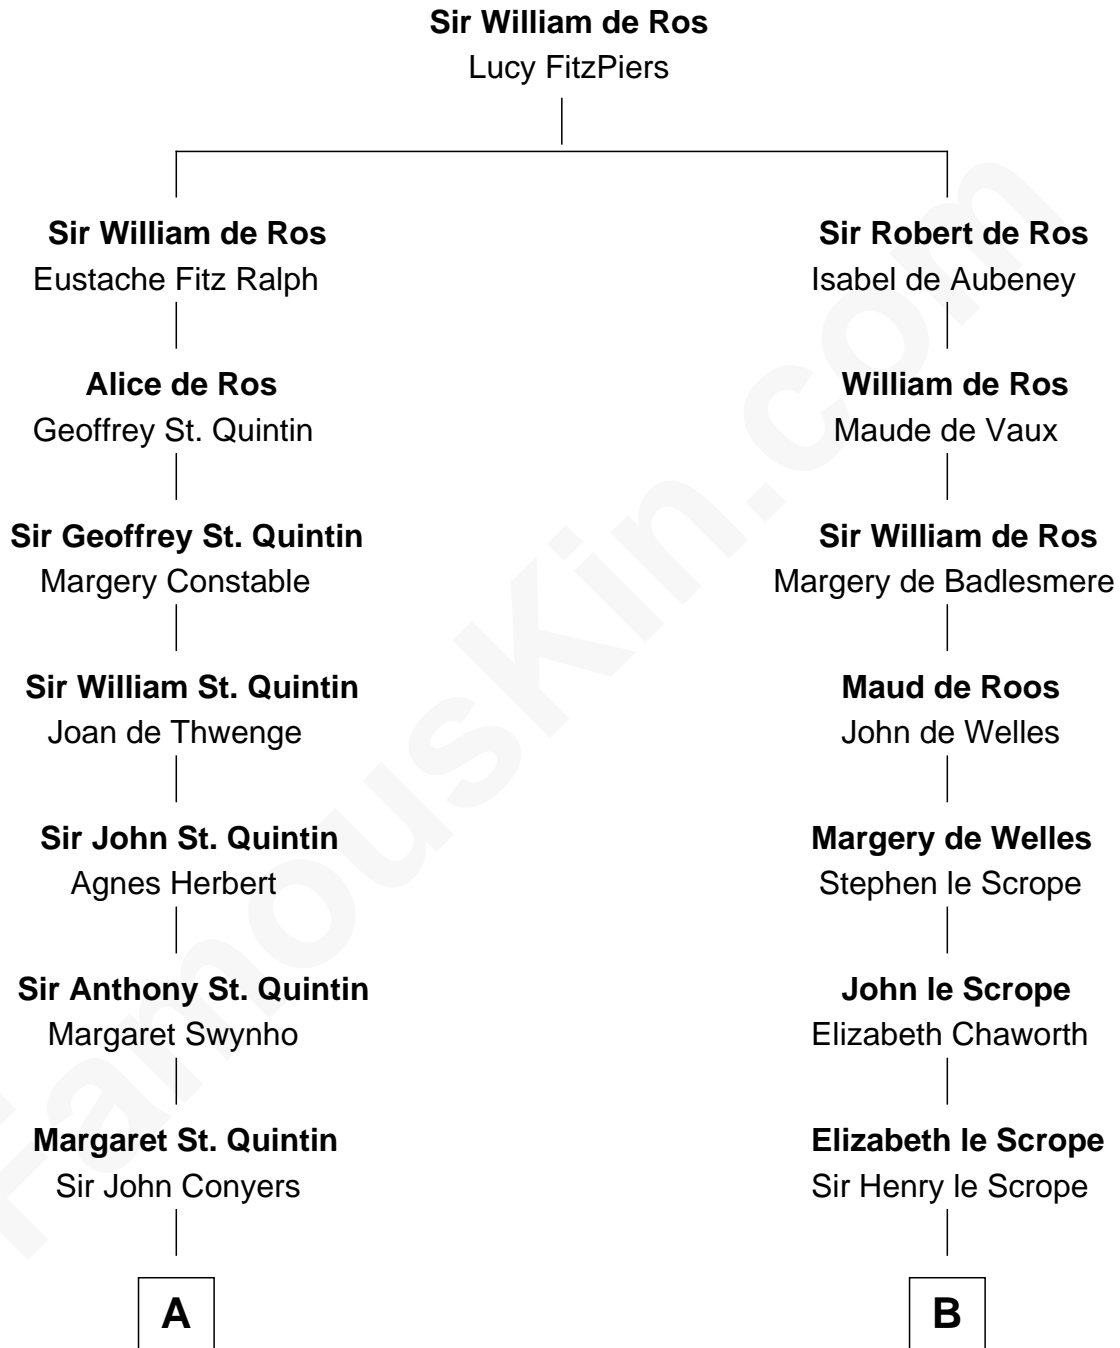

FamousKin.com
Relationship Chart of
Ellen Louise (Axson) Wilson
First Lady of President Woodrow Wilson

20th cousin of
Harry F. Byrd
50th Governor of Virginia

C

Isaac FitzRandolph
Eleanor Hunter

Rebecca Longstreet FitzRandolph
Rev. Isaac Stockton Keith Axson

Rev. Samuel Edward Axson
Margaret Jane Hoyt

Ellen Louise (Axson) Wilson
First Lady of Woodrow Wilson

D

Anne Harrison
Richard Evelyn Byrd

Col. William Byrd
Jane Meriwether Rivers

Richard Evelyn Byrd
Eleanor Bolling Flood