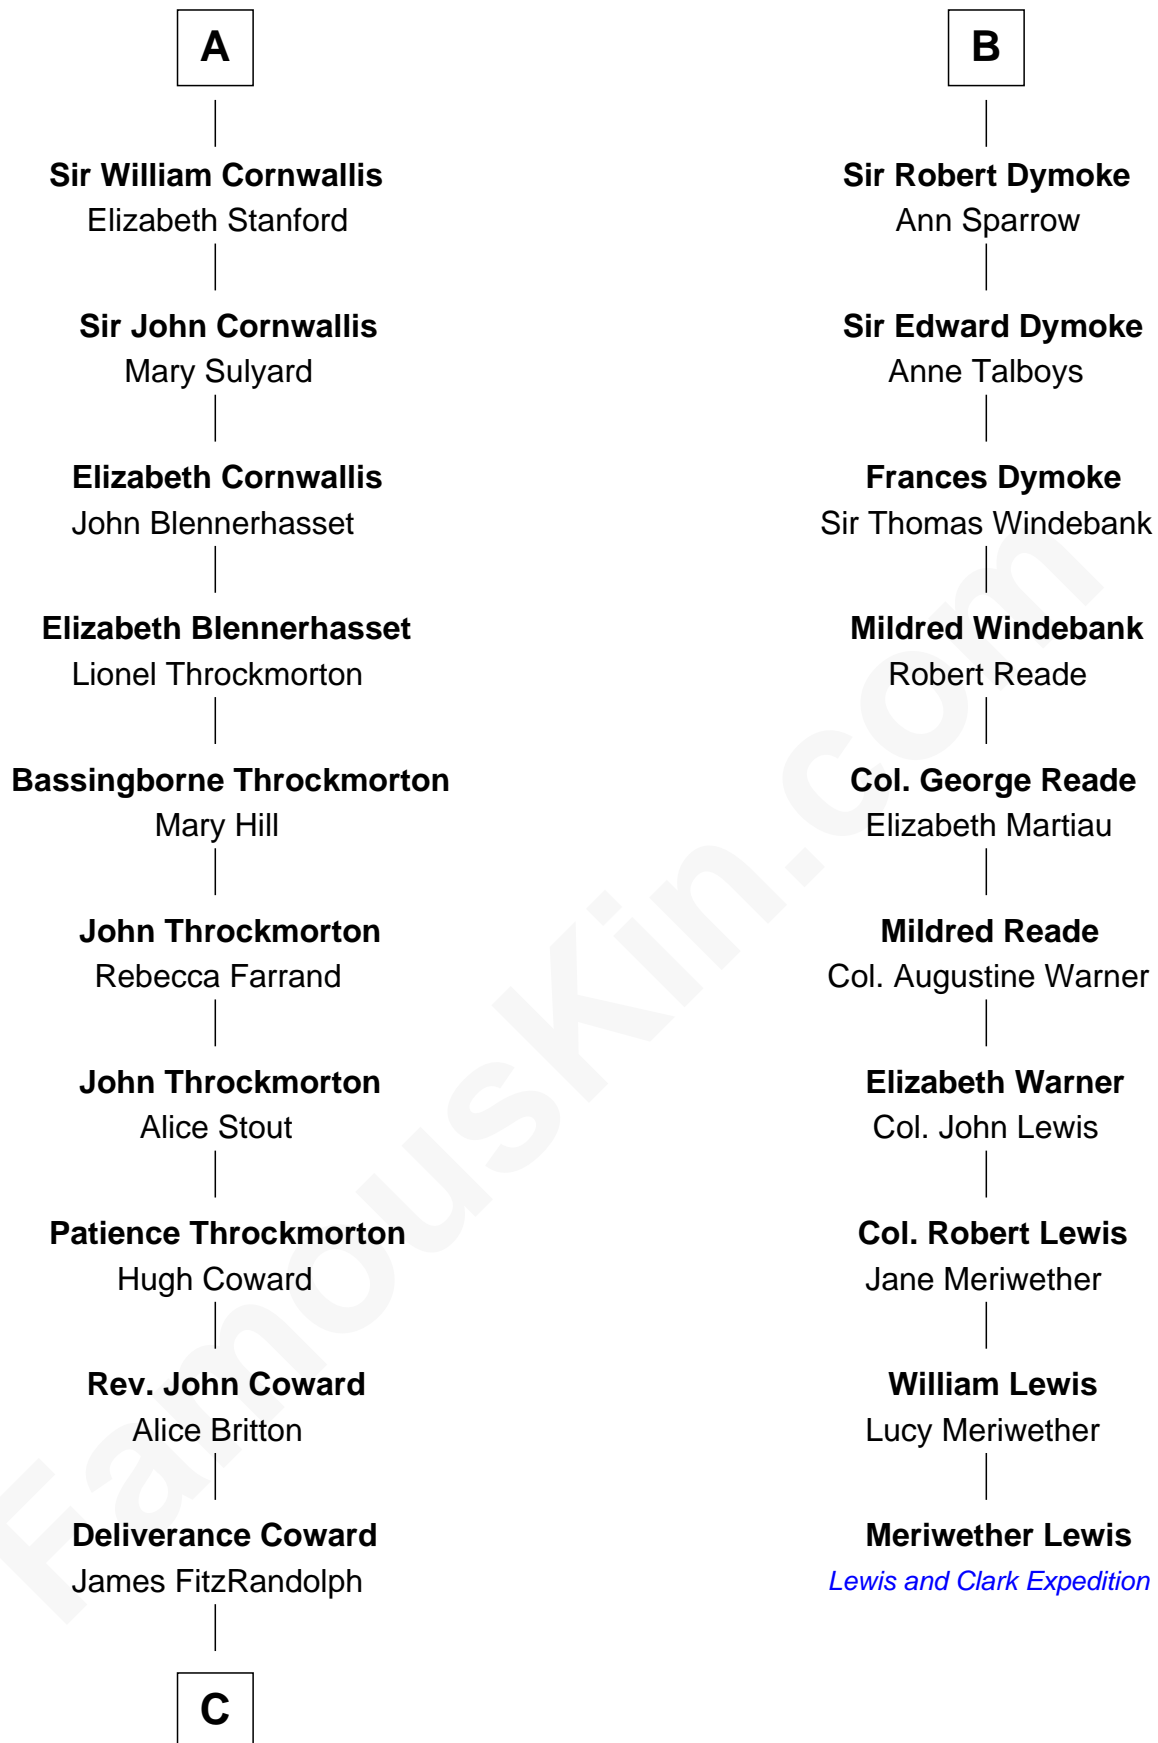

FamousKin.com
Relationship Chart of
Ellen Louise (Axson) Wilson
First Lady of President Woodrow Wilson

16th cousin 4 times removed of

Meriwether Lewis
Lewis and Clark Expedition

C

Isaac FitzRandolph

Eleanor Hunter

Rebecca Longstreet FitzRandolph

Rev. Isaac Stockton Keith Axson

Rev. Samuel Edward Axson

Margaret Jane Hoyt

Ellen Louise (Axson) Wilson

First Lady of Woodrow Wilson

FamousKin.com