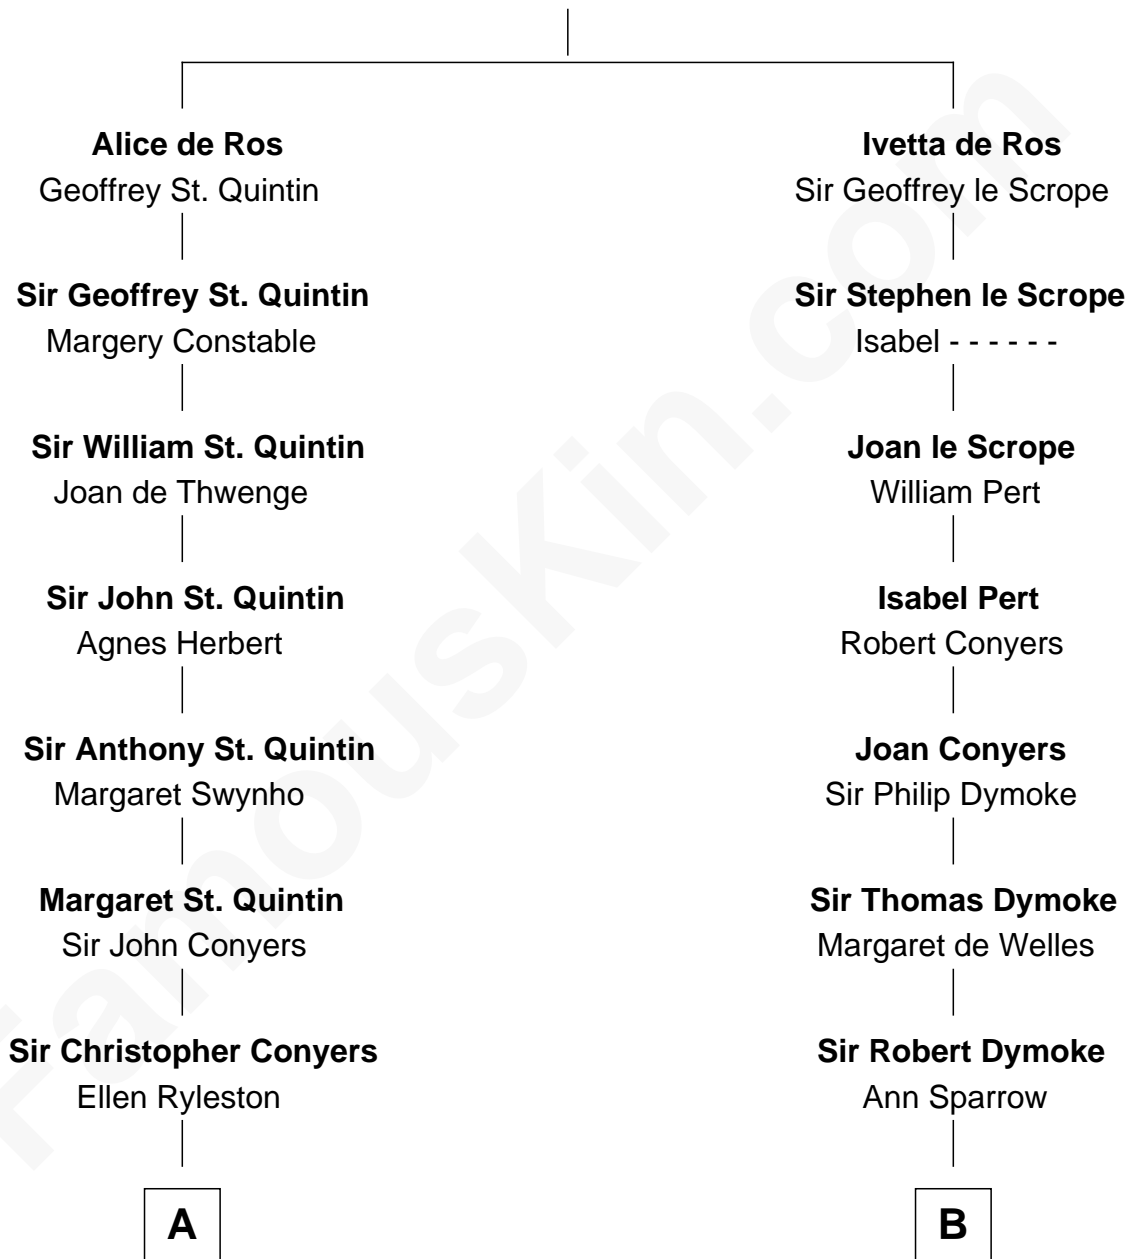

FamousKin.com

Relationship Chart of

Ellen Louise (Axson) Wilson

First Lady of President Woodrow Wilson

15th cousin 4 times removed of

Meriwether Lewis

Lewis and Clark Expedition

Sir William de Ros
Eustache Fitz Ralph

C

Rebecca Longstreet FitzRandolph

Rev. Isaac Stockton Keith Axson

Rev. Samuel Edward Axson

Margaret Jane Hoyt

Ellen Louise (Axson) Wilson

First Lady of Woodrow Wilson

FamousKin.com