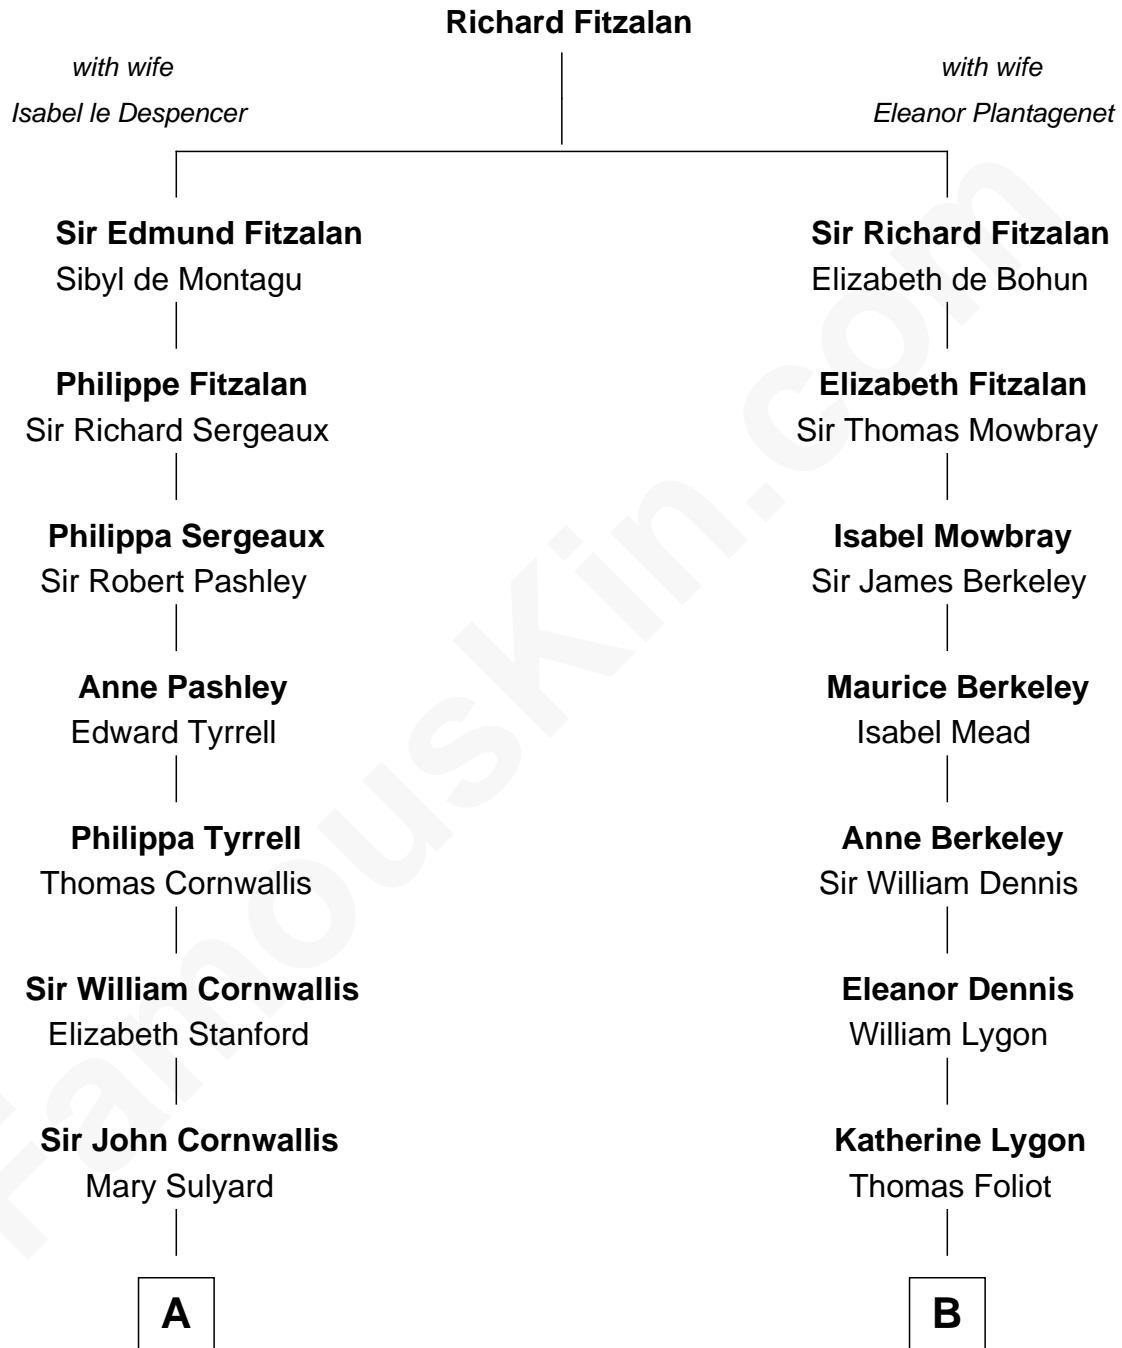

**FamousKin.com**  
**Relationship Chart of**  
**Ellen Louise (Axson) Wilson**  
*First Lady of President Woodrow Wilson*

18th cousin 1 time removed of

**Sarah Ferguson**  
*Duchess of York*

**C**

**Rev. Samuel Edward Axson**

Margaret Jane Hoyt

**Ellen Louise (Axson) Wilson**

*First Lady of Woodrow Wilson*

**D**

**Andrew Henry Ferguson**

Marian Louisa Montagu-Douglas-Scott

**Ronald Ivor Ferguson**

Susan Mary Wright

**Sarah Ferguson**

*Duchess of York*

FamousKin.com