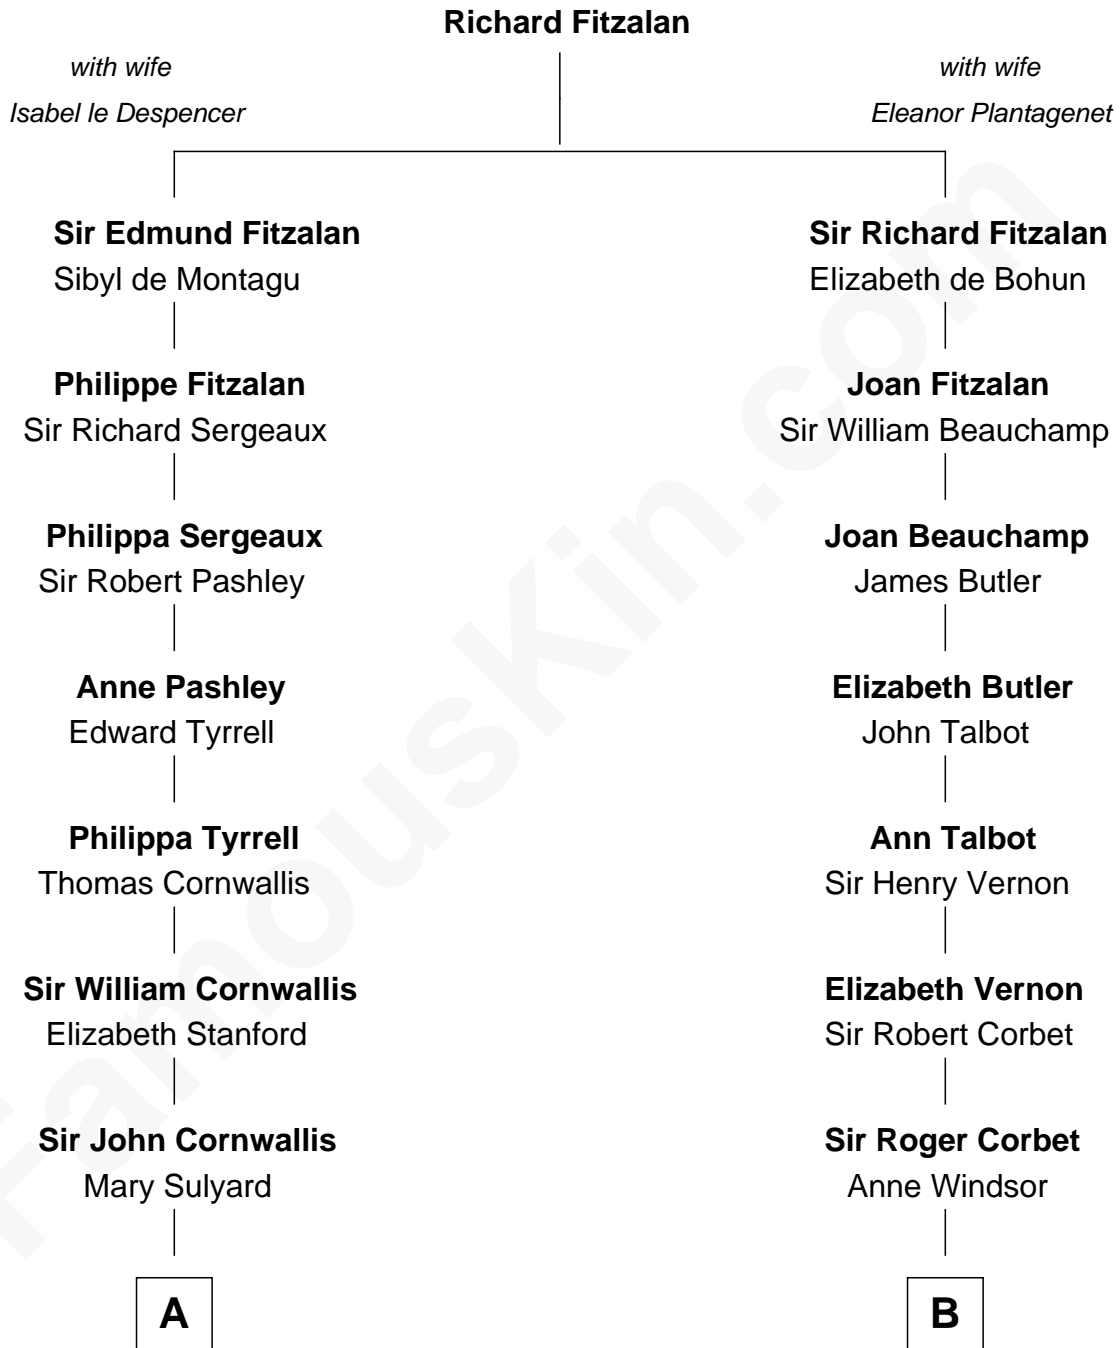

FamousKin.com
Relationship Chart of
Ellen Louise (Axson) Wilson
First Lady of President Woodrow Wilson

17th cousin 1 time removed of

Olivia De Havilland
Movie Actress

C

Rev. Samuel Edward Axson

Margaret Jane Hoyt

Ellen Louise (Axson) Wilson

First Lady of Woodrow Wilson

FamousKin.com