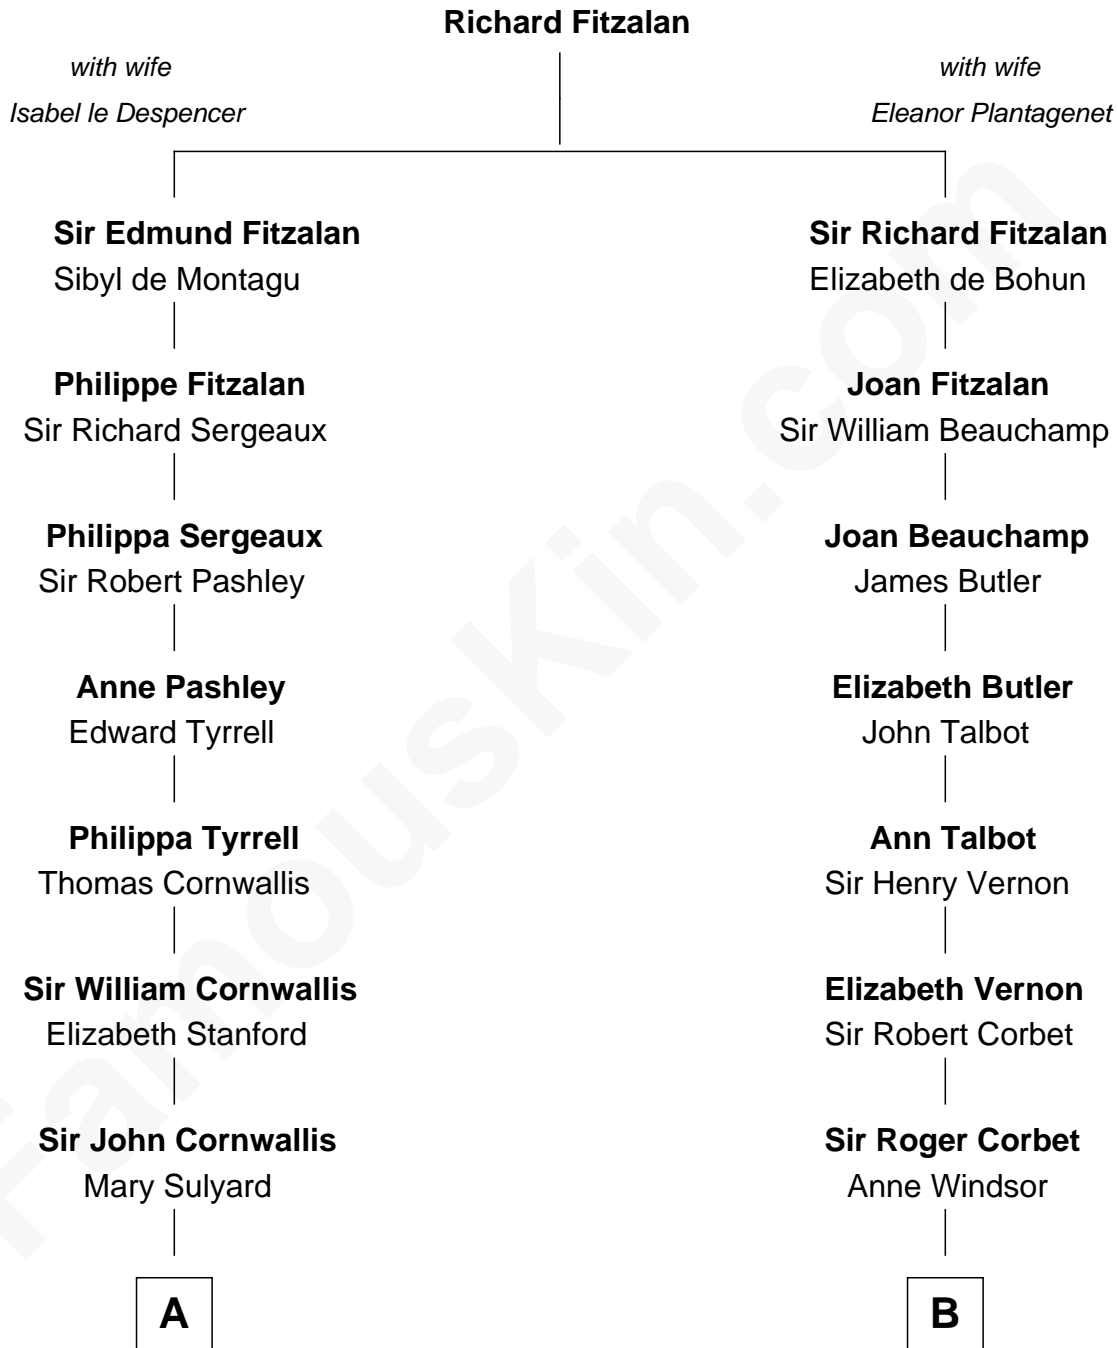

**FamousKin.com**  
**Relationship Chart of**  
**Ellen Louise (Axson) Wilson**  
*First Lady of President Woodrow Wilson*

17th cousin 1 time removed of

**Joan Fontaine**  
*Movie Actress*

C

Rev. Samuel Edward Axson

Margaret Jane Hoyt

Ellen Louise (Axson) Wilson

*First Lady of Woodrow Wilson*

FamousKin.com