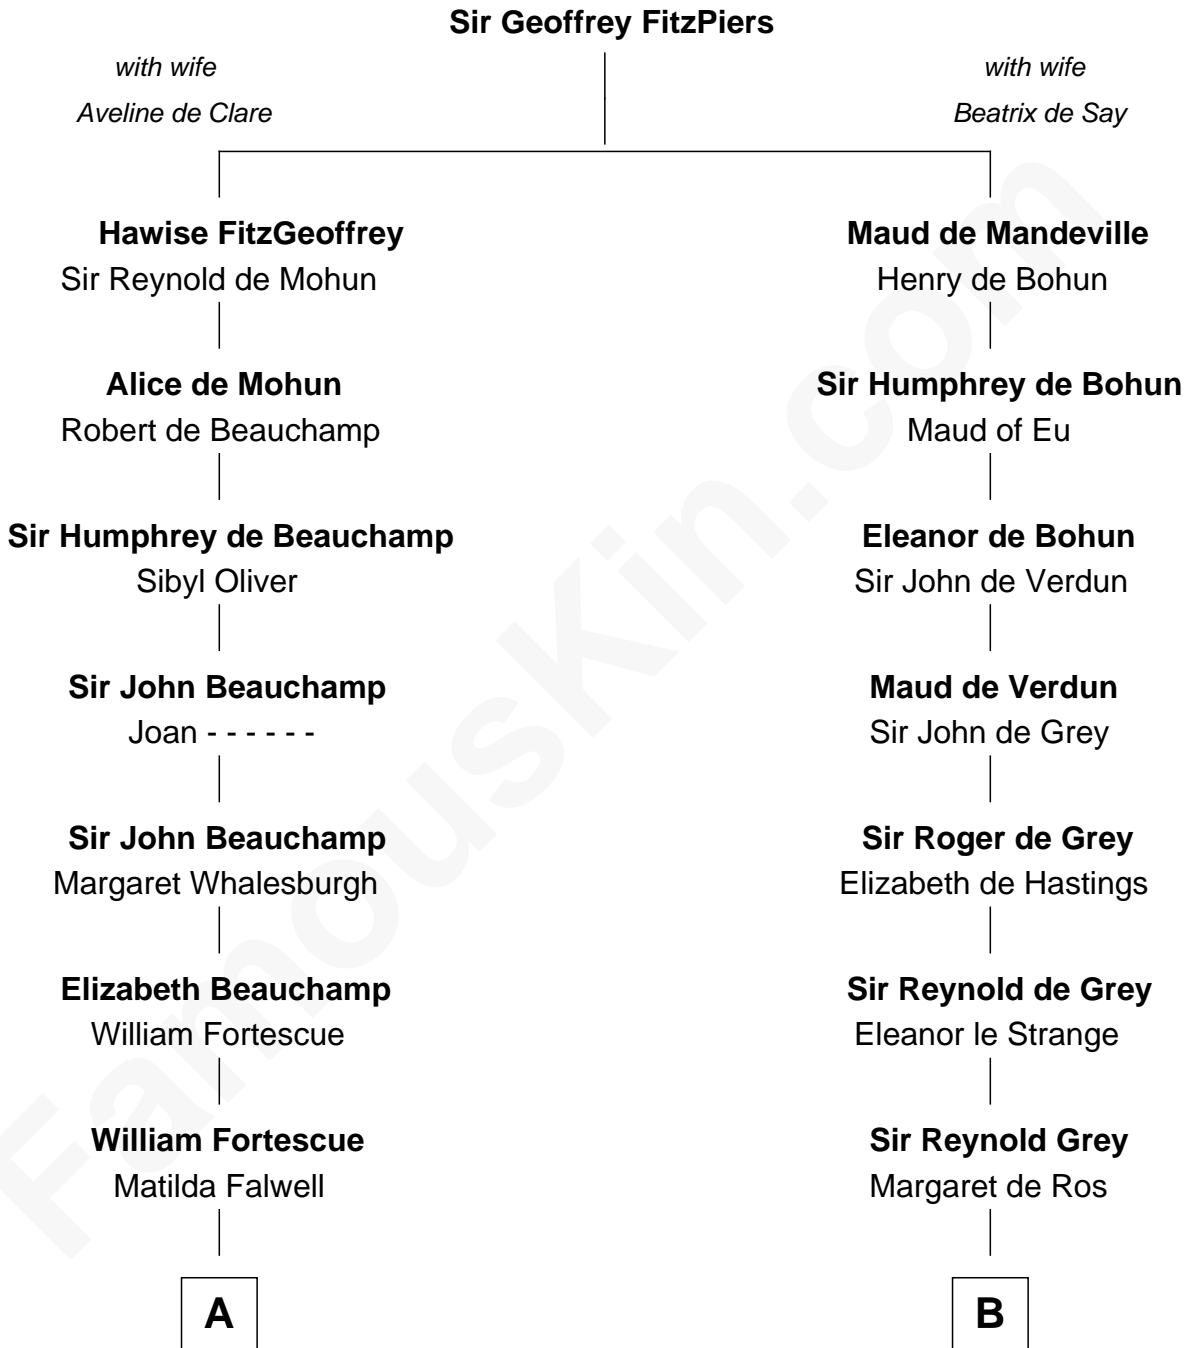

FamousKin.com
Relationship Chart of
Ellen Louise (Axson) Wilson
First Lady of President Woodrow Wilson

17th cousin 4 times removed of

George Clinton
4th U.S. Vice President

C

Abigail Williams

Thomas Williams

Abigail Williams

Alexander Bliss

Margaret Bliss

Rev. Nathan Hoyt

Margaret Jane Hoyt

Rev. Samuel Edward Axson

Ellen Louise (Axson) Wilson

First Lady of Woodrow Wilson