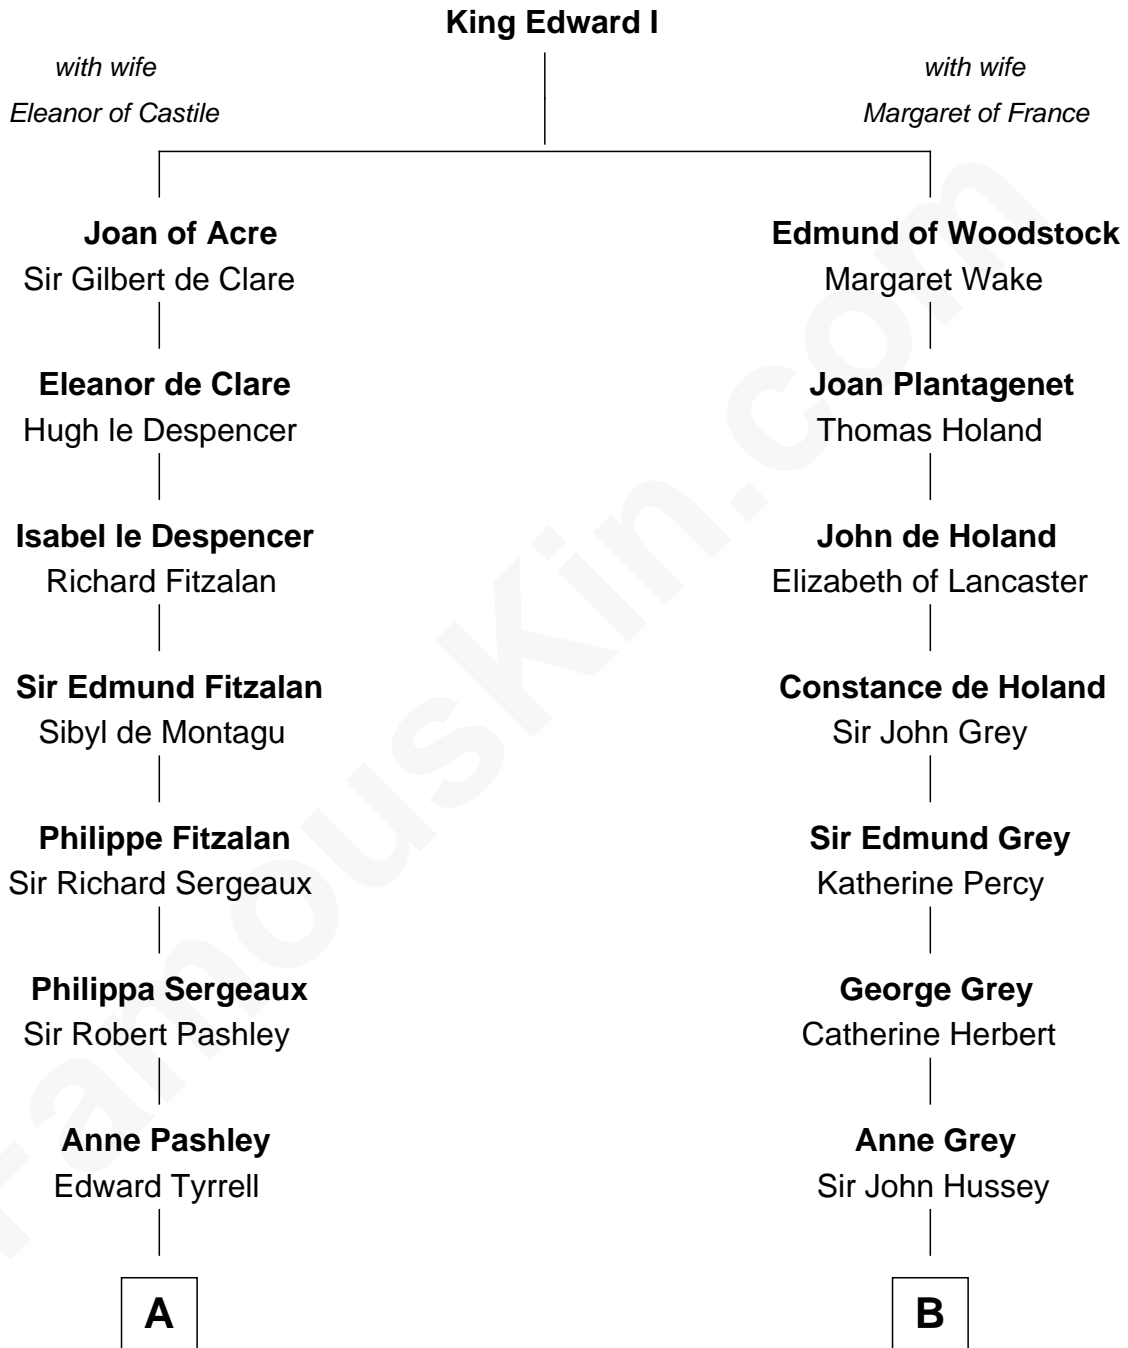

FamousKin.com
Relationship Chart of
Ellen Louise (Axson) Wilson
First Lady of President Woodrow Wilson

13th cousin 8 times removed of

George Clinton
4th U.S. Vice President

C

Deliverance Coward

James FitzRandolph

Isaac FitzRandolph

Eleanor Hunter

Rebecca Longstreet FitzRandolph

Rev. Isaac Stockton Keith Axson

Rev. Samuel Edward Axson

Margaret Jane Hoyt

Ellen Louise (Axson) Wilson

First Lady of Woodrow Wilson