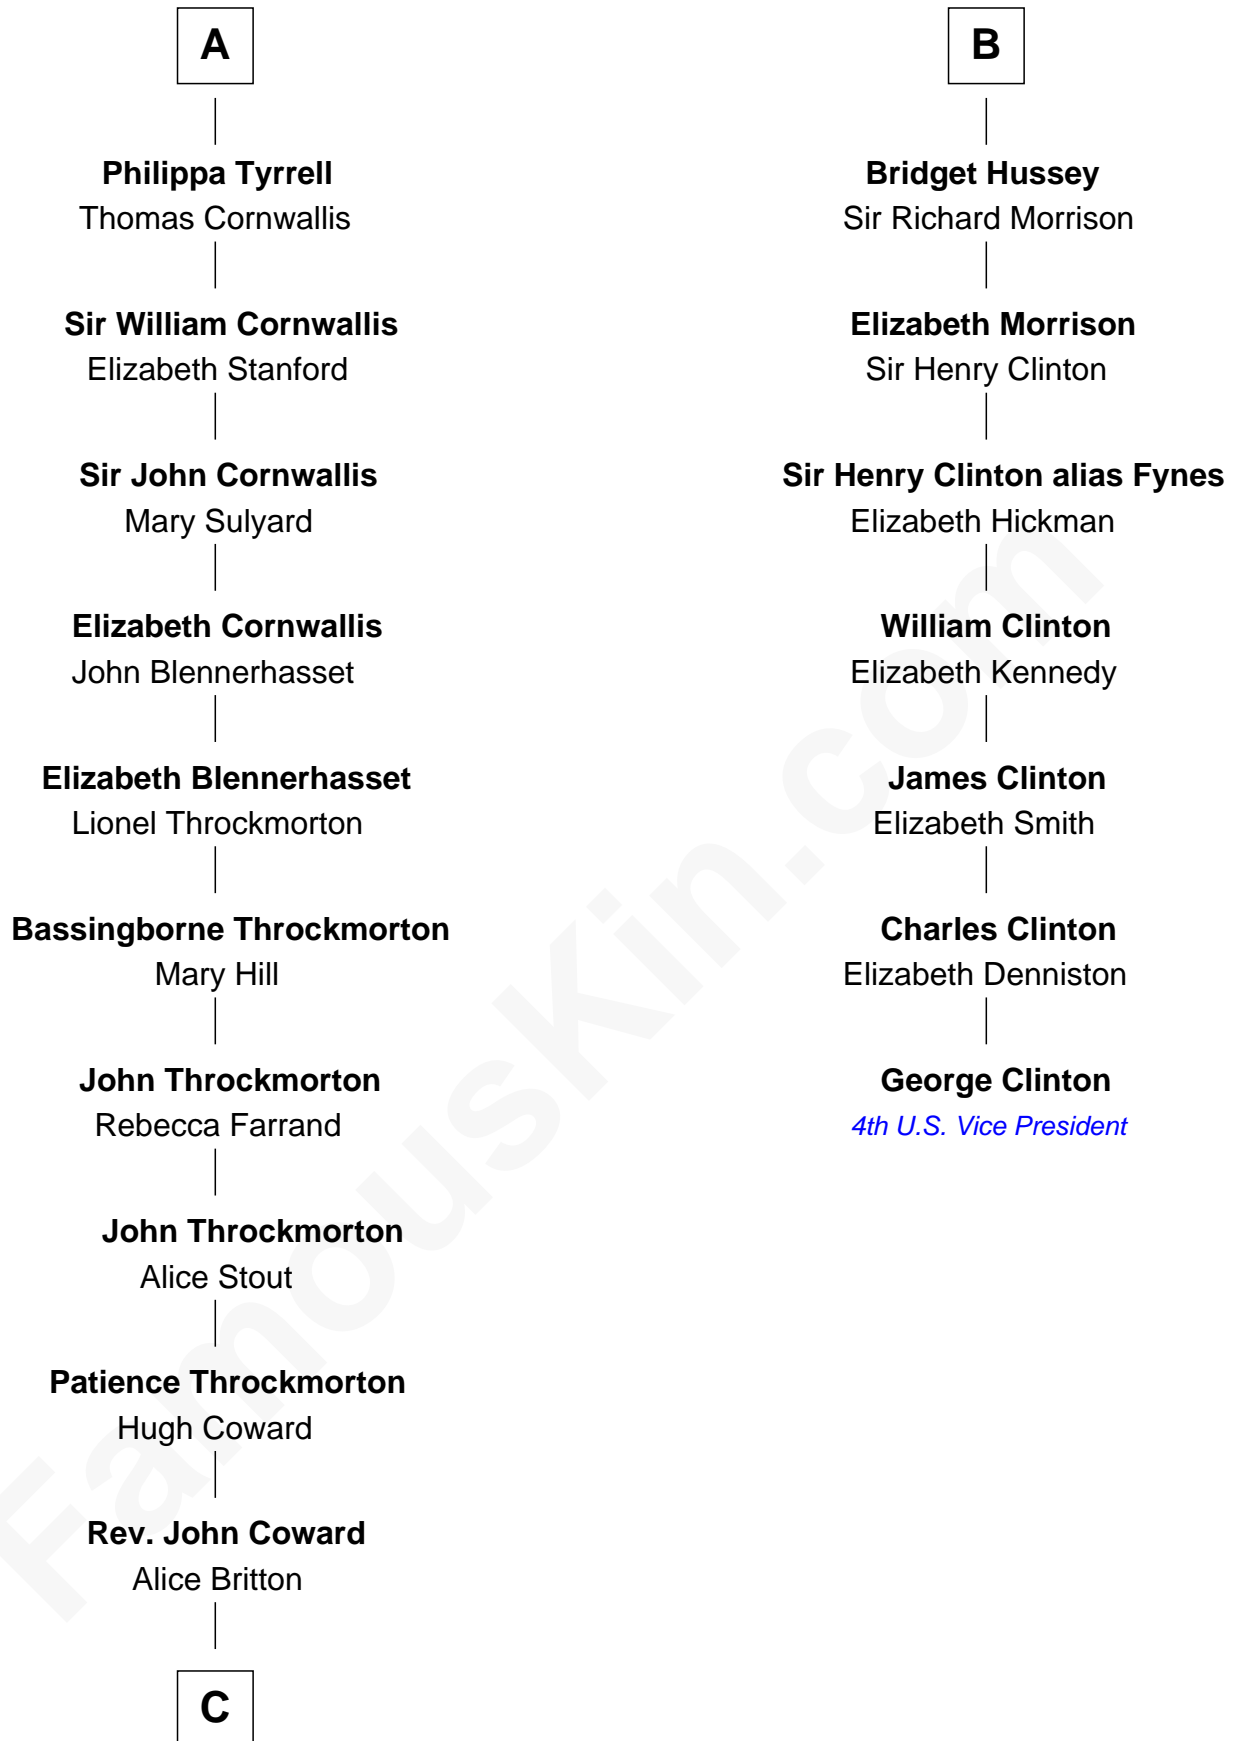

FamousKin.com
Relationship Chart of
Ellen Louise (Axson) Wilson
First Lady of President Woodrow Wilson

13th cousin 8 times removed of

George Clinton
4th U.S. Vice President

C

Deliverance Coward

James FitzRandolph

Isaac FitzRandolph

Eleanor Hunter

Rebecca Longstreet FitzRandolph

Rev. Isaac Stockton Keith Axson

Rev. Samuel Edward Axson

Margaret Jane Hoyt

Ellen Louise (Axson) Wilson

First Lady of Woodrow Wilson