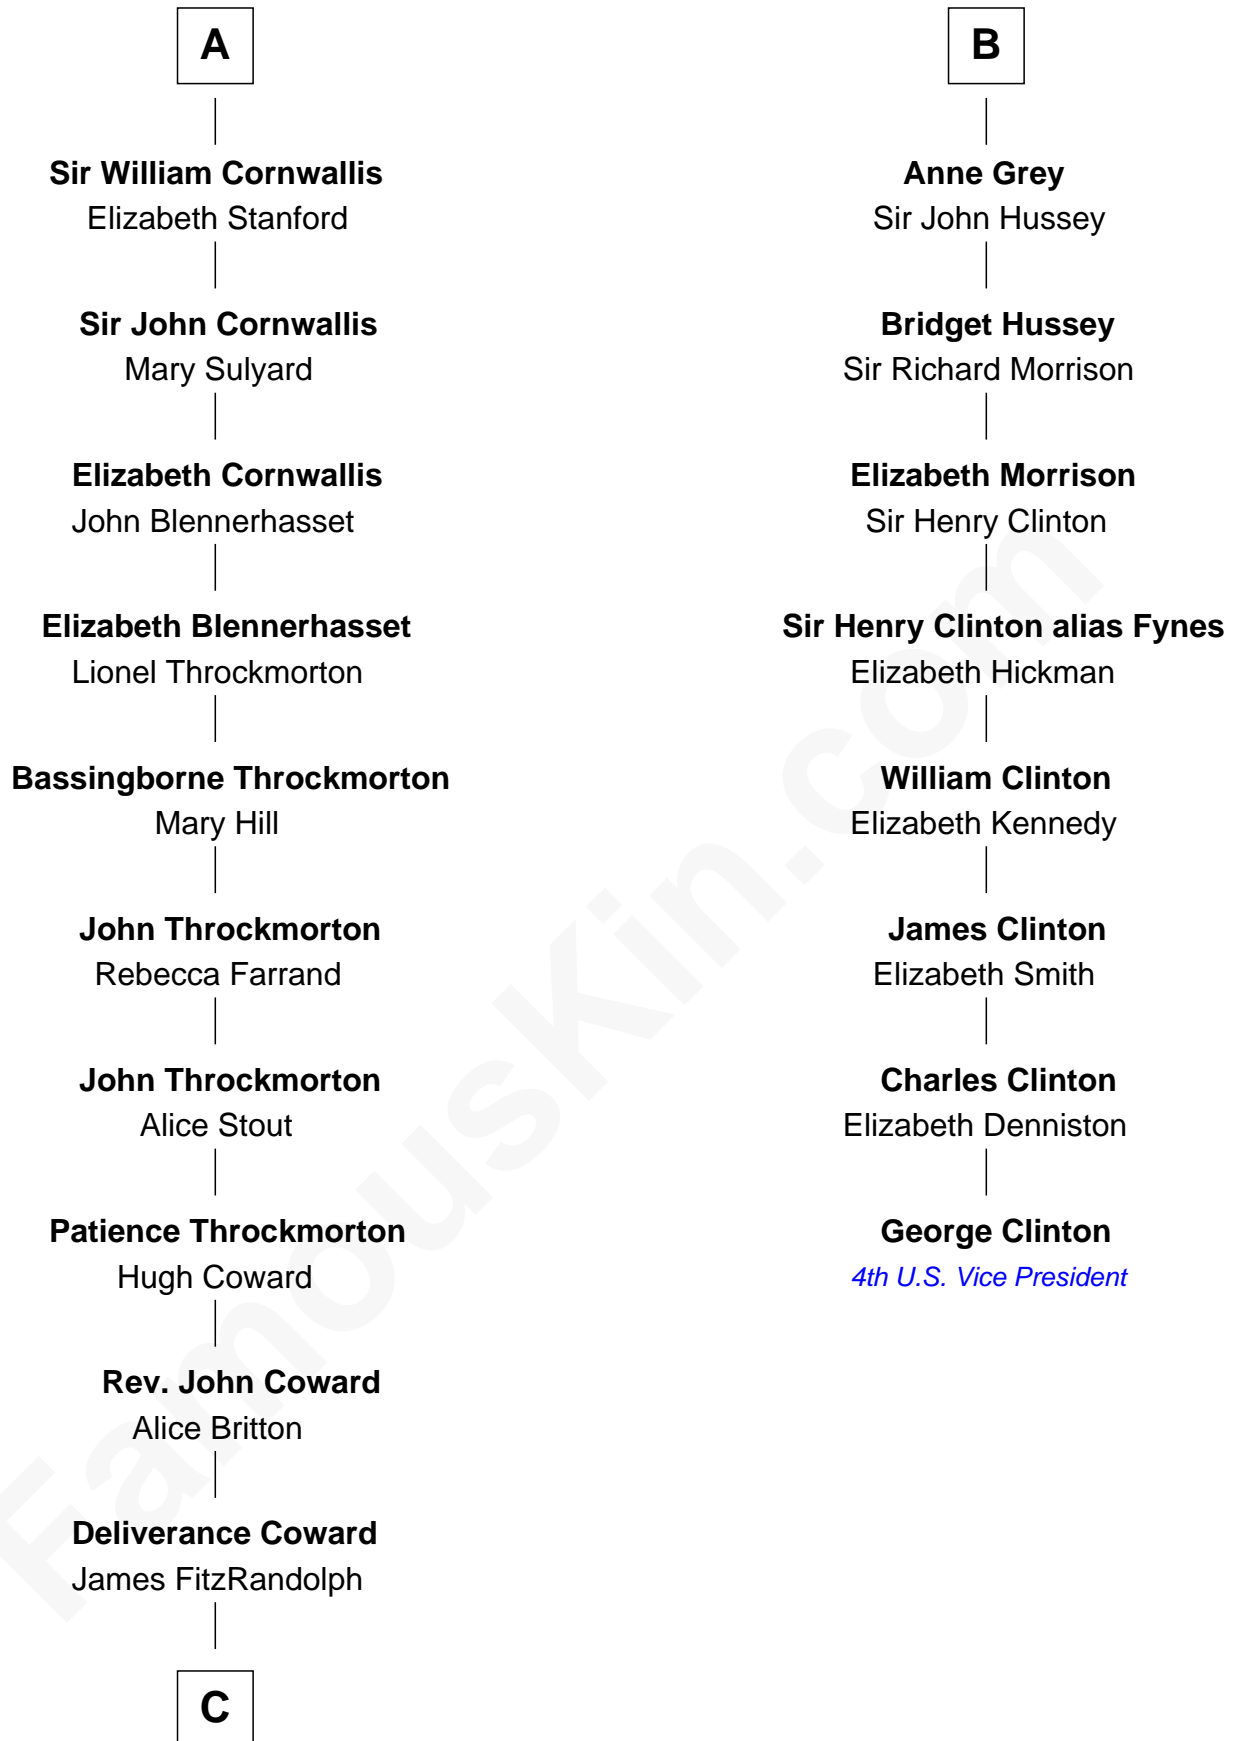

FamousKin.com
Relationship Chart of
Ellen Louise (Axson) Wilson
First Lady of President Woodrow Wilson

14th cousin 6 times removed of

George Clinton
4th U.S. Vice President

C

Isaac FitzRandolph

Eleanor Hunter

Rebecca Longstreet FitzRandolph

Rev. Isaac Stockton Keith Axson

Rev. Samuel Edward Axson

Margaret Jane Hoyt

Ellen Louise (Axson) Wilson

First Lady of Woodrow Wilson

FamousKin.com