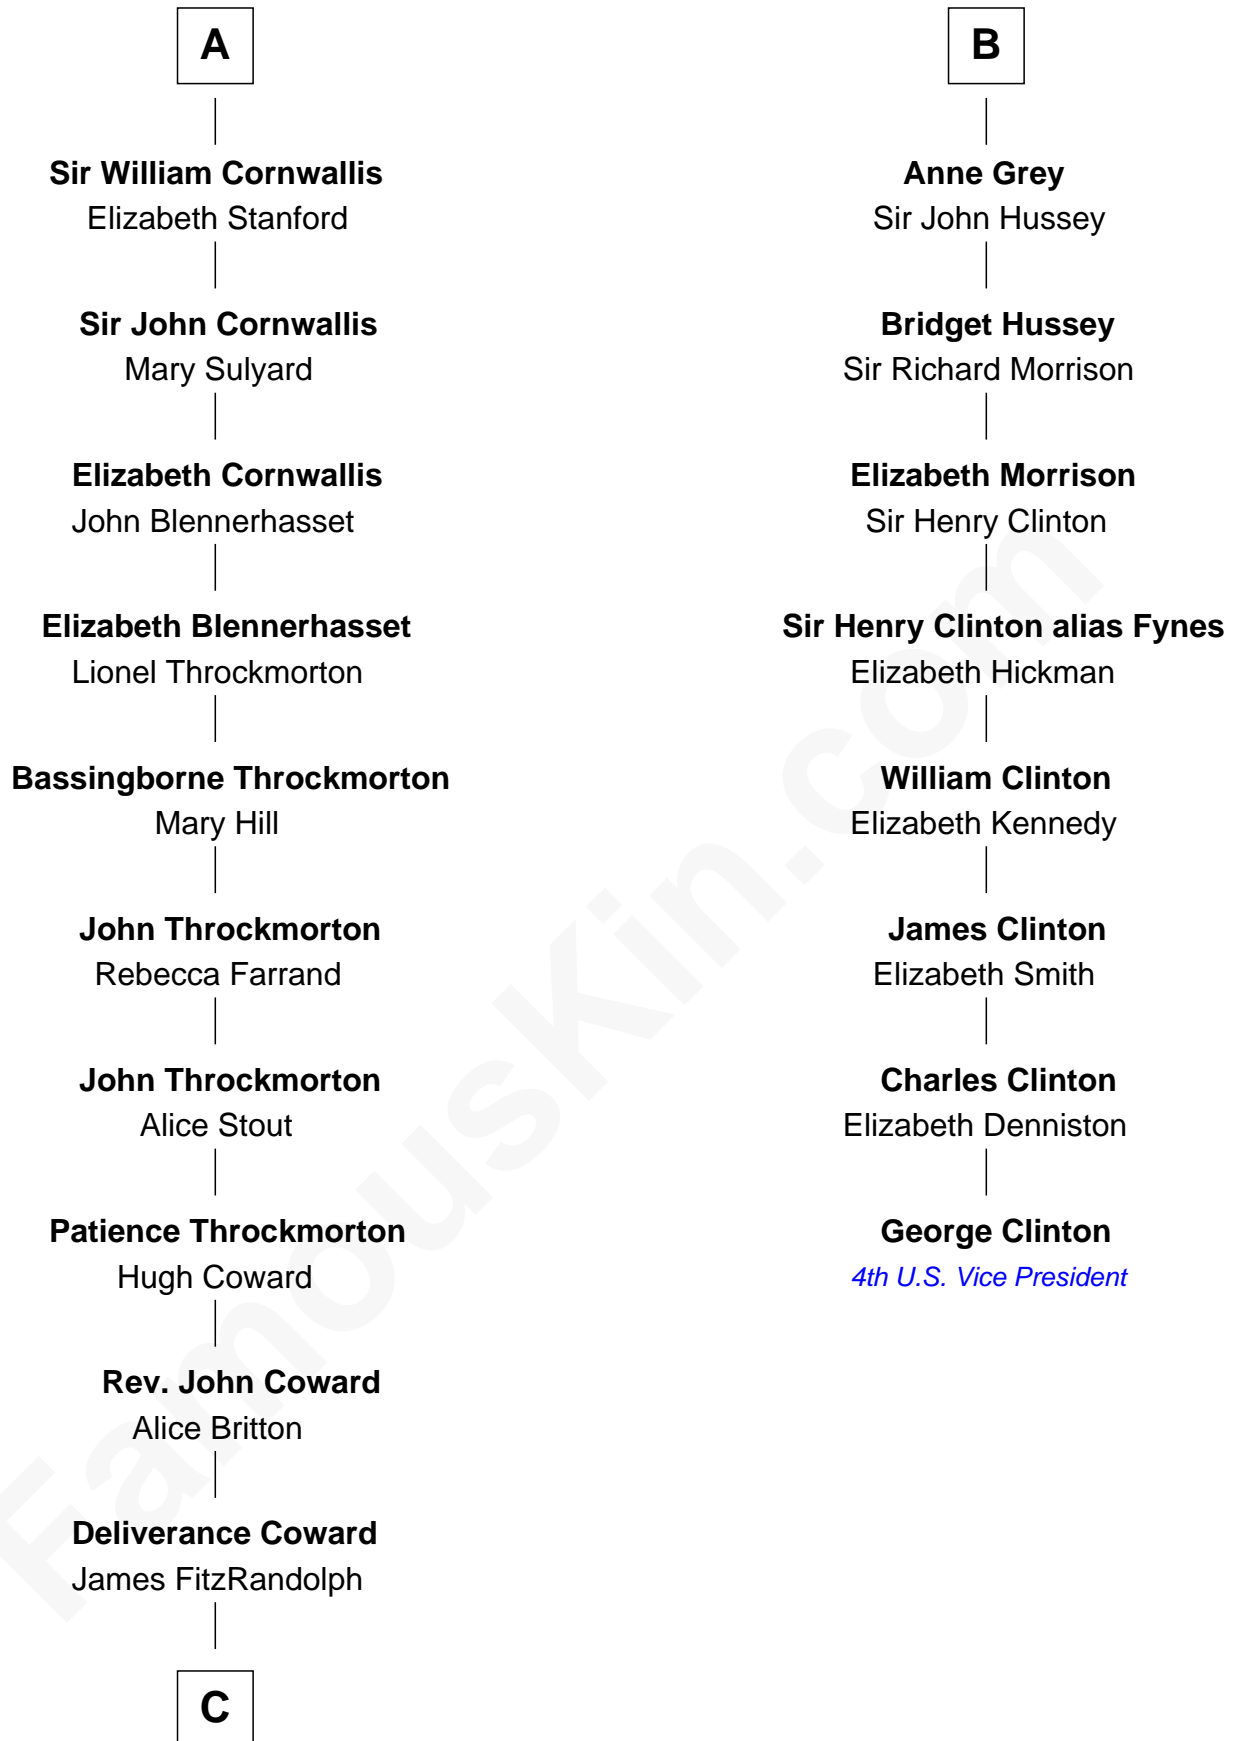

FamousKin.com
Relationship Chart of
Ellen Louise (Axson) Wilson
First Lady of President Woodrow Wilson

14th cousin 6 times removed of

George Clinton
4th U.S. Vice President

Sir Gilbert de Clare
 Joan of Acre

C

Isaac FitzRandolph

Eleanor Hunter

Rebecca Longstreet FitzRandolph

Rev. Isaac Stockton Keith Axson

Rev. Samuel Edward Axson

Margaret Jane Hoyt

Ellen Louise (Axson) Wilson

First Lady of Woodrow Wilson

FamousKin.com