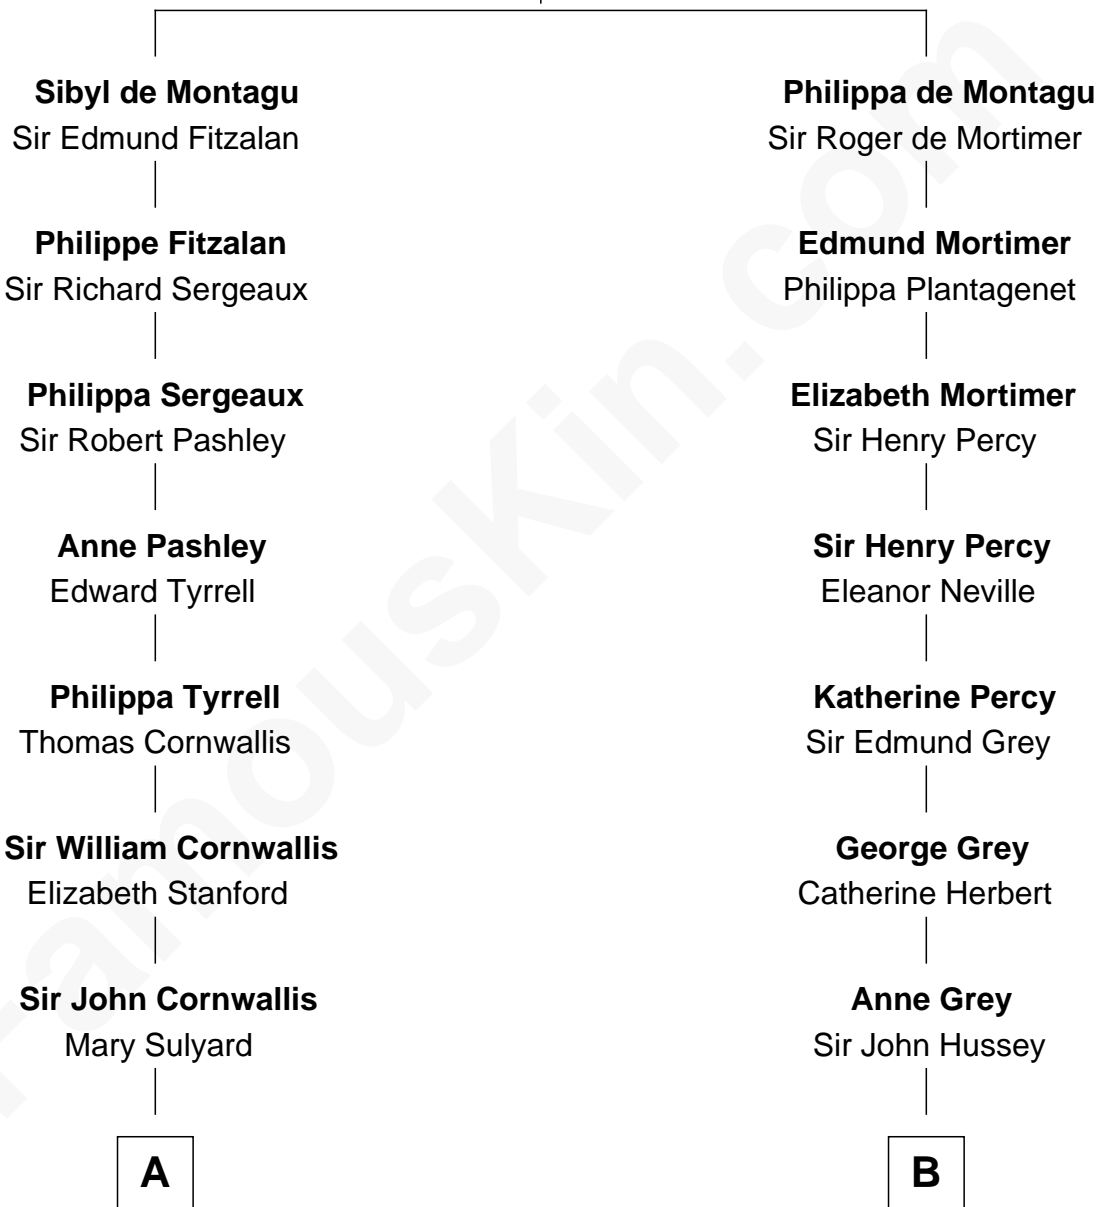

FamousKin.com
Relationship Chart of
Ellen Louise (Axson) Wilson
First Lady of President Woodrow Wilson

13th cousin 5 times removed of

George Clinton
4th U.S. Vice President

William de Montagu
 Katherine de Grandison

C

Rev. Samuel Edward Axson

Margaret Jane Hoyt

Ellen Louise (Axson) Wilson

First Lady of Woodrow Wilson

FamousKin.com