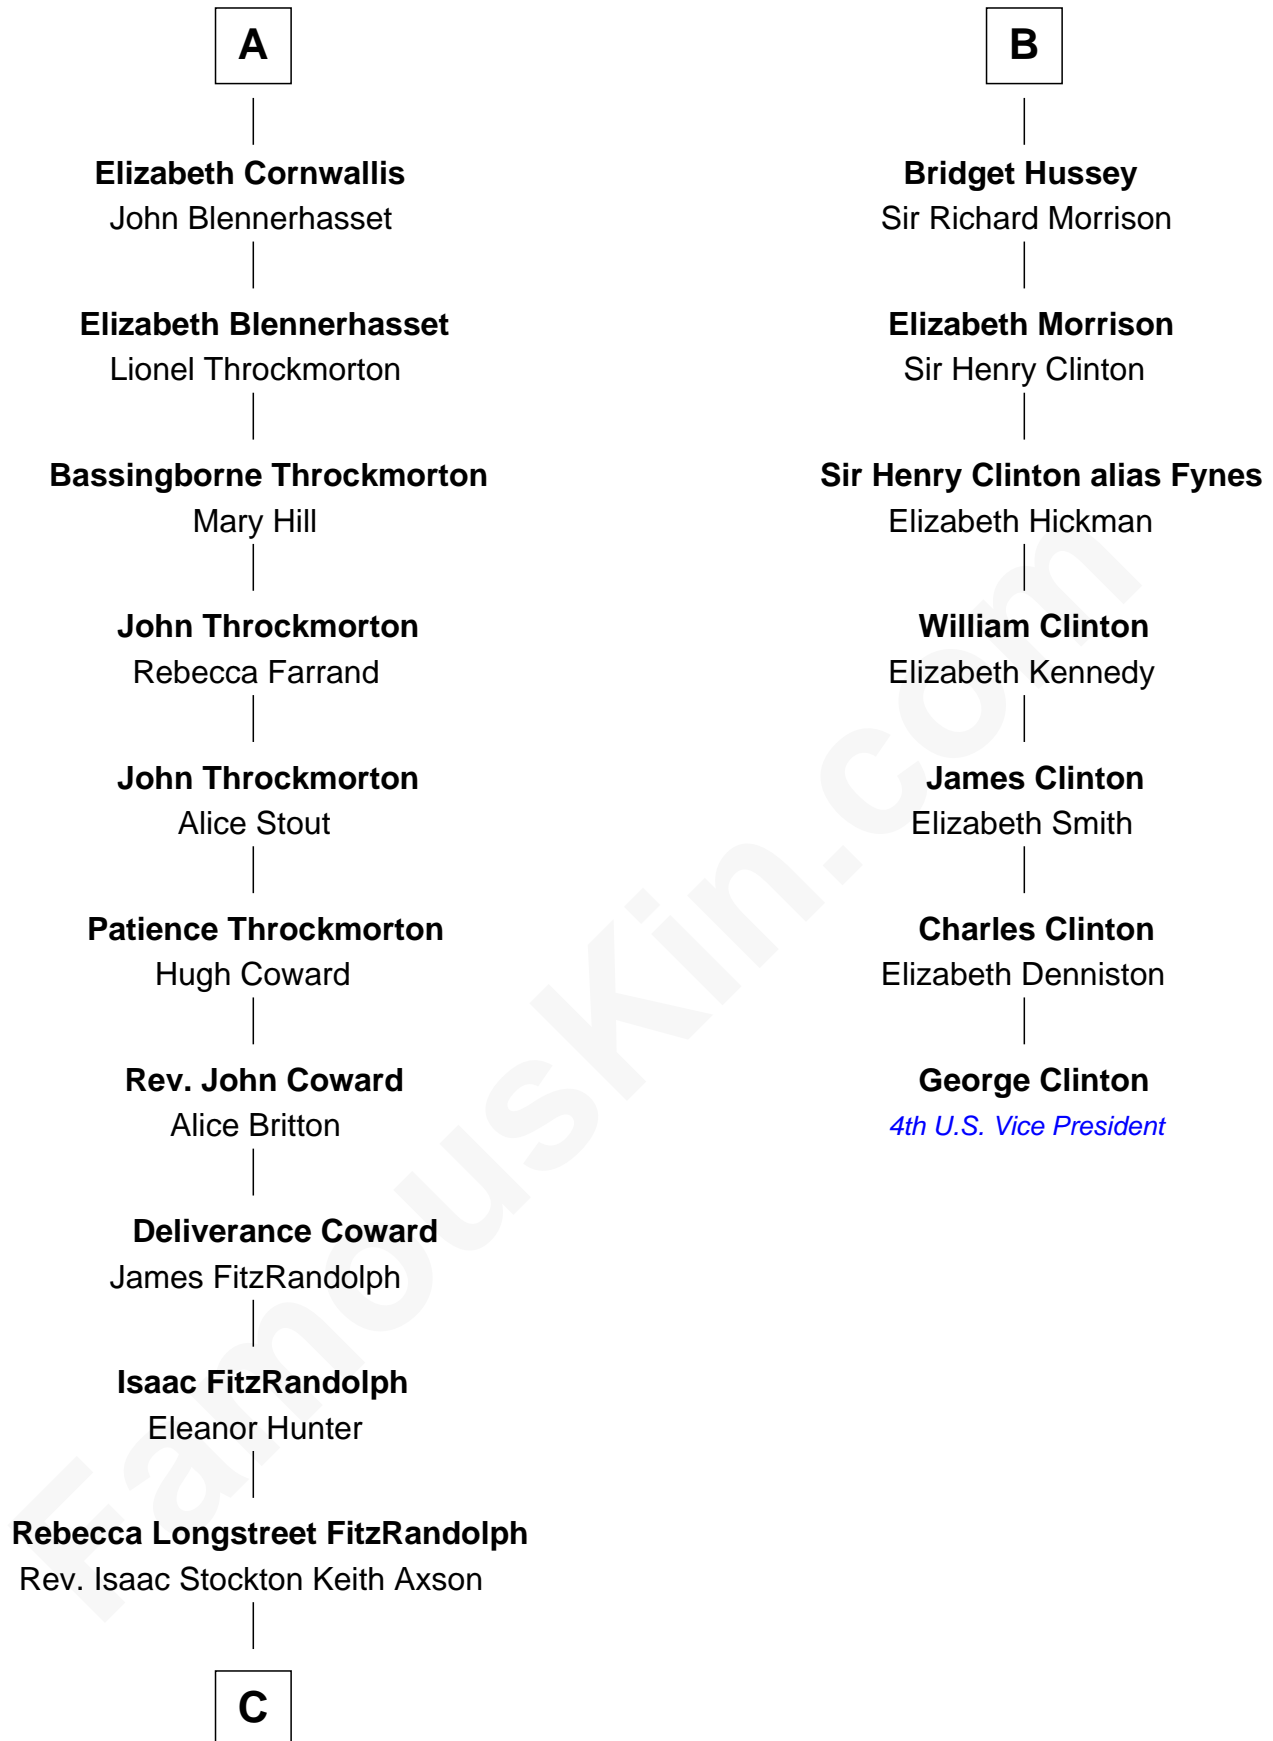

FamousKin.com
Relationship Chart of
Ellen Louise (Axson) Wilson
First Lady of President Woodrow Wilson

13th cousin 5 times removed of

George Clinton
4th U.S. Vice President

William de Montagu
 Katherine de Grandison

C

Rev. Samuel Edward Axson

Margaret Jane Hoyt

Ellen Louise (Axson) Wilson

First Lady of Woodrow Wilson

FamousKin.com