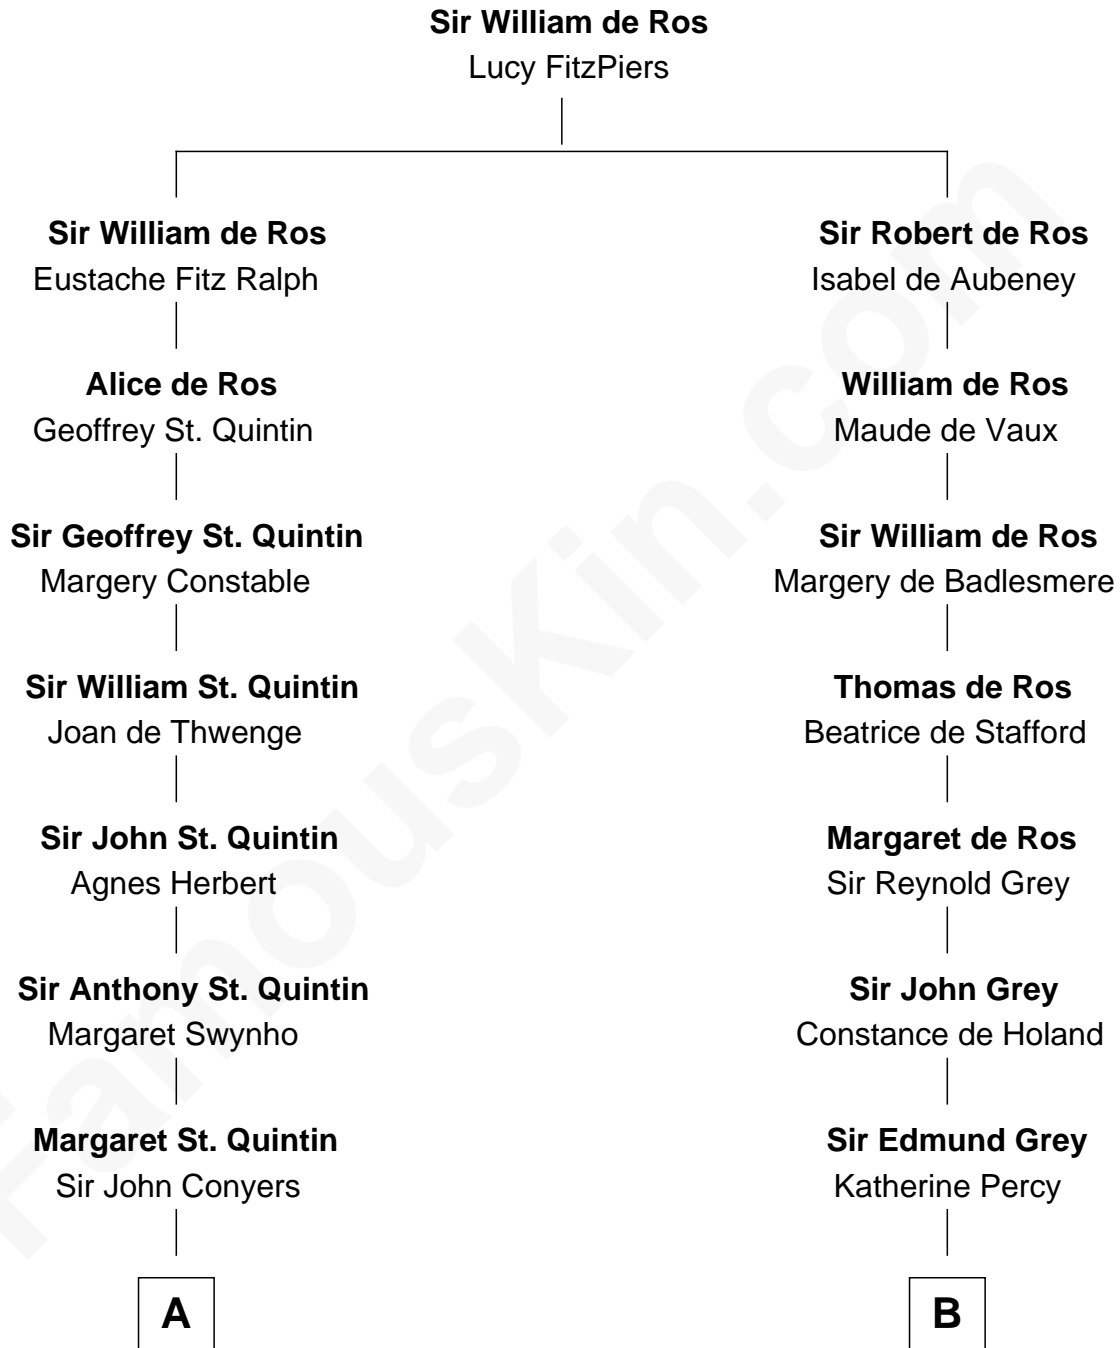

FamousKin.com
Relationship Chart of
Ellen Louise (Axson) Wilson
First Lady of President Woodrow Wilson

15th cousin 5 times removed of

George Clinton
4th U.S. Vice President

C

Isaac FitzRandolph

Eleanor Hunter

Rebecca Longstreet FitzRandolph

Rev. Isaac Stockton Keith Axson

Rev. Samuel Edward Axson

Margaret Jane Hoyt

Ellen Louise (Axson) Wilson

First Lady of Woodrow Wilson

FamousKin.com