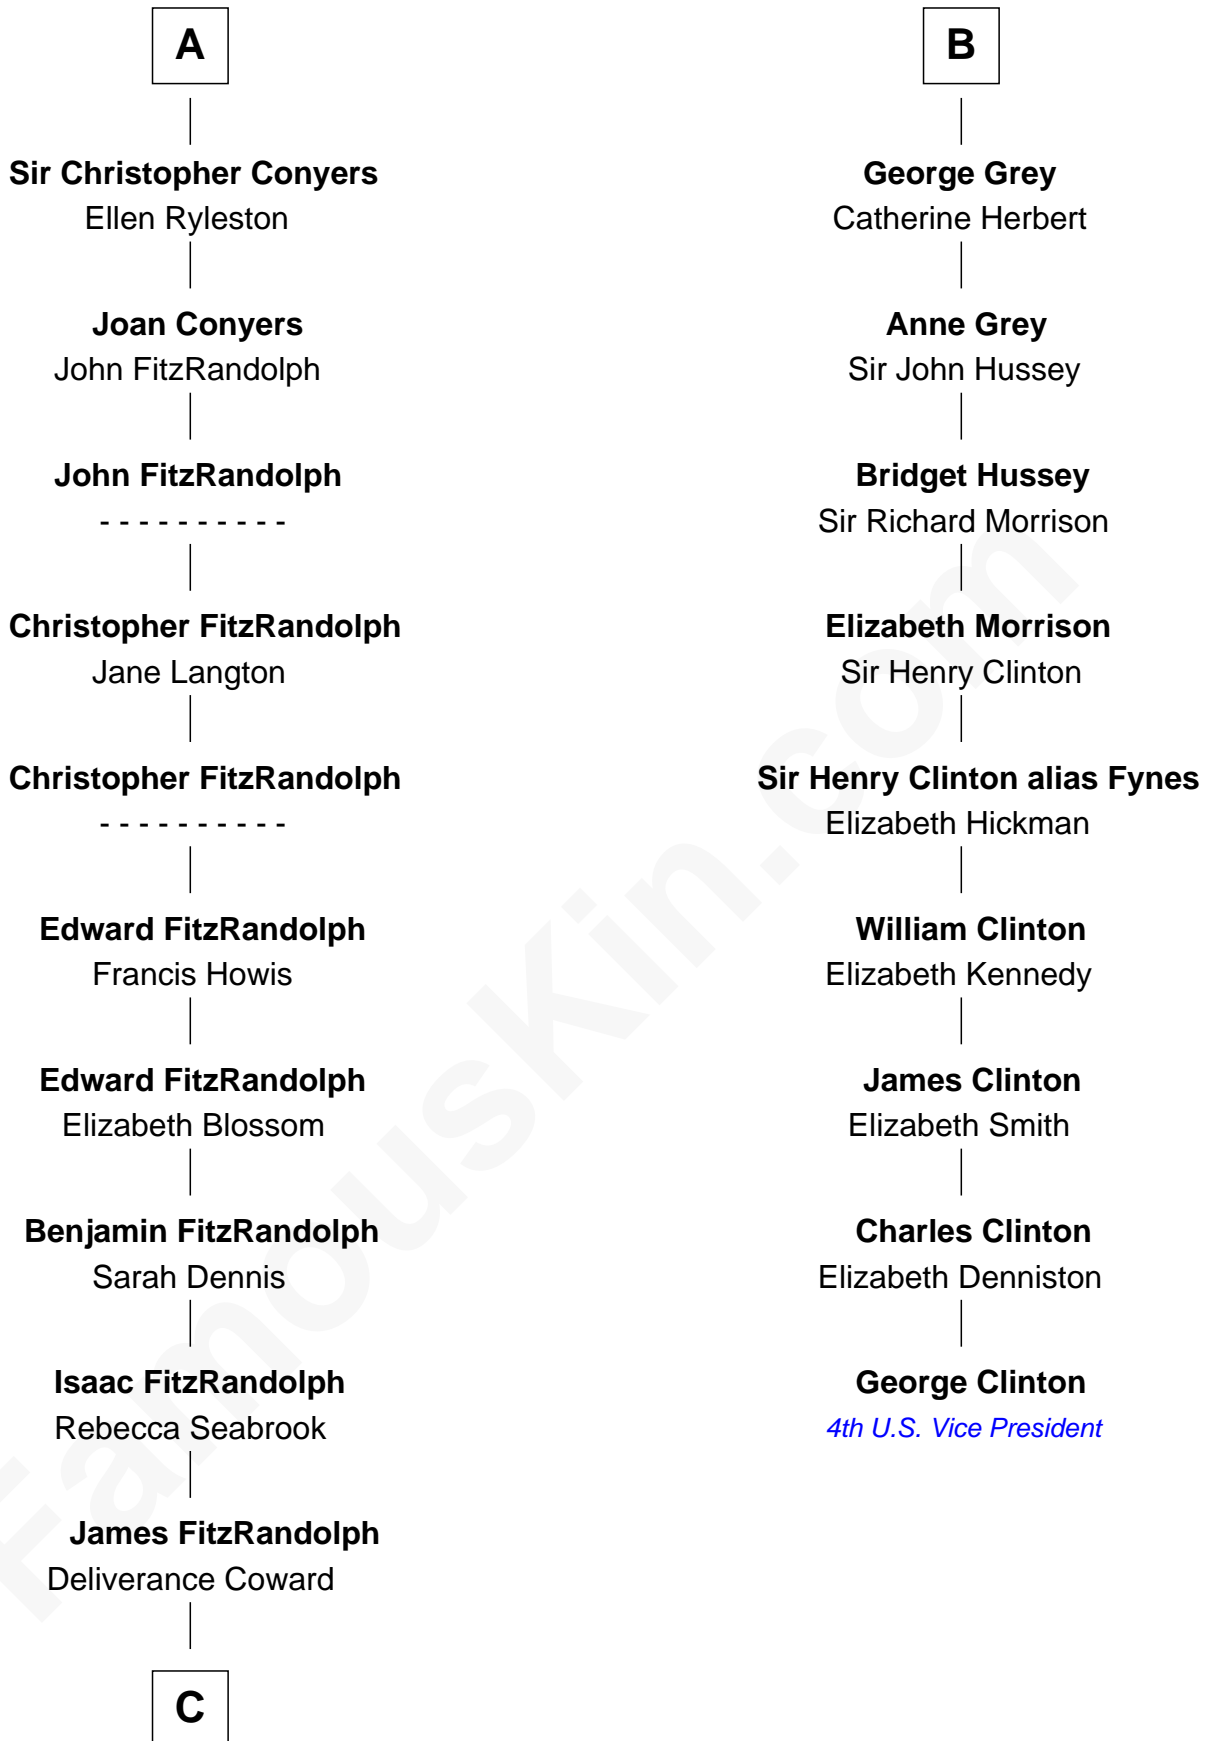

FamousKin.com
Relationship Chart of
Ellen Louise (Axson) Wilson
First Lady of President Woodrow Wilson

15th cousin 5 times removed of

George Clinton
4th U.S. Vice President

C

Isaac FitzRandolph

Eleanor Hunter

Rebecca Longstreet FitzRandolph

Rev. Isaac Stockton Keith Axson

Rev. Samuel Edward Axson

Margaret Jane Hoyt

Ellen Louise (Axson) Wilson

First Lady of Woodrow Wilson

FamousKin.com