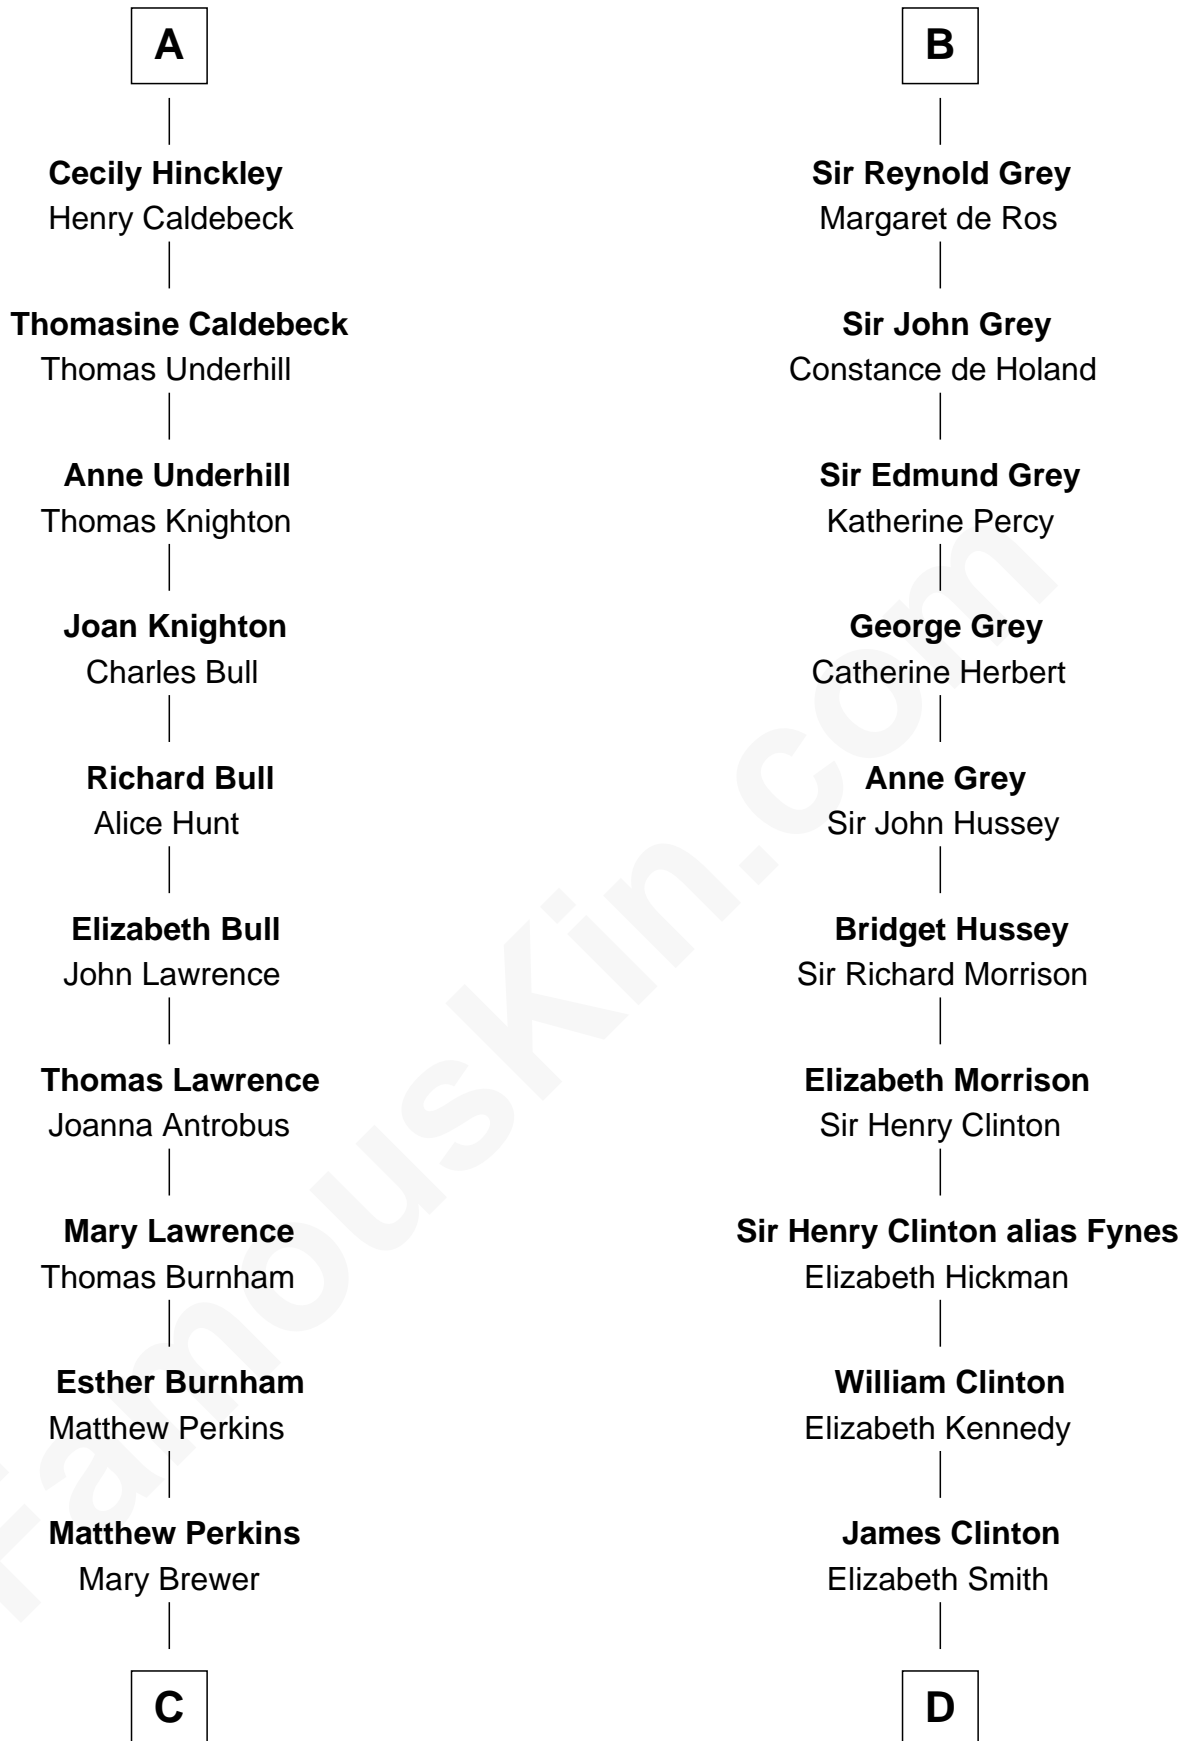

**FamousKin.com**  
**Relationship Chart of**  
**Ellen Louise (Axson) Wilson**  
*First Lady of President Woodrow Wilson*

18th cousin 3 times removed of

**George Clinton**  
*4th U.S. Vice President*

**C**

**Ellen Louise (Axson) Wilson**

*First Lady of Woodrow Wilson*

**D**

**Charles Clinton**

Elizabeth Denniston

**George Clinton**

*4th U.S. Vice President*

FamousKin.com