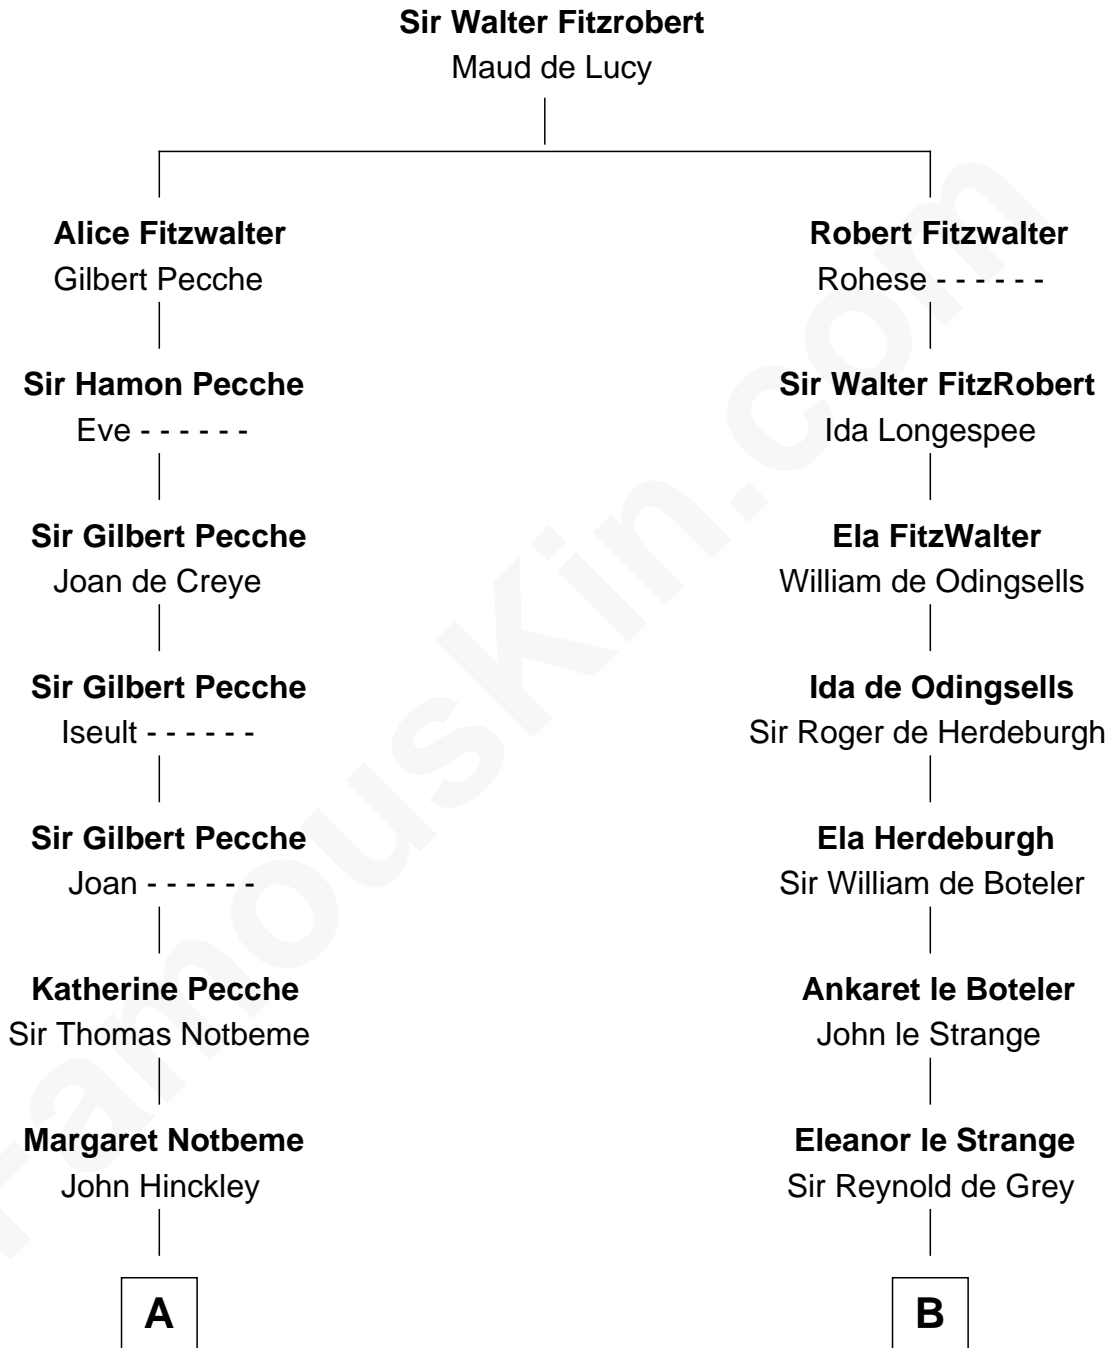

**FamousKin.com**  
**Relationship Chart of**  
**Ellen Louise (Axson) Wilson**  
*First Lady of President Woodrow Wilson*

18th cousin 3 times removed of

**George Clinton**  
*4th U.S. Vice President*

**C**

**Abraham Perkins**

Mary Sanborn

**Meribah Perkins**

Nathan Hoyt

**Rev. Nathan Hoyt**

Margaret Bliss

**Margaret Jane Hoyt**

Rev. Samuel Edward Axson

**Ellen Louise (Axson) Wilson**

*First Lady of Woodrow Wilson*

**D**

**Charles Clinton**

Elizabeth Denniston

**George Clinton**

*4th U.S. Vice President*

FamousKin.com