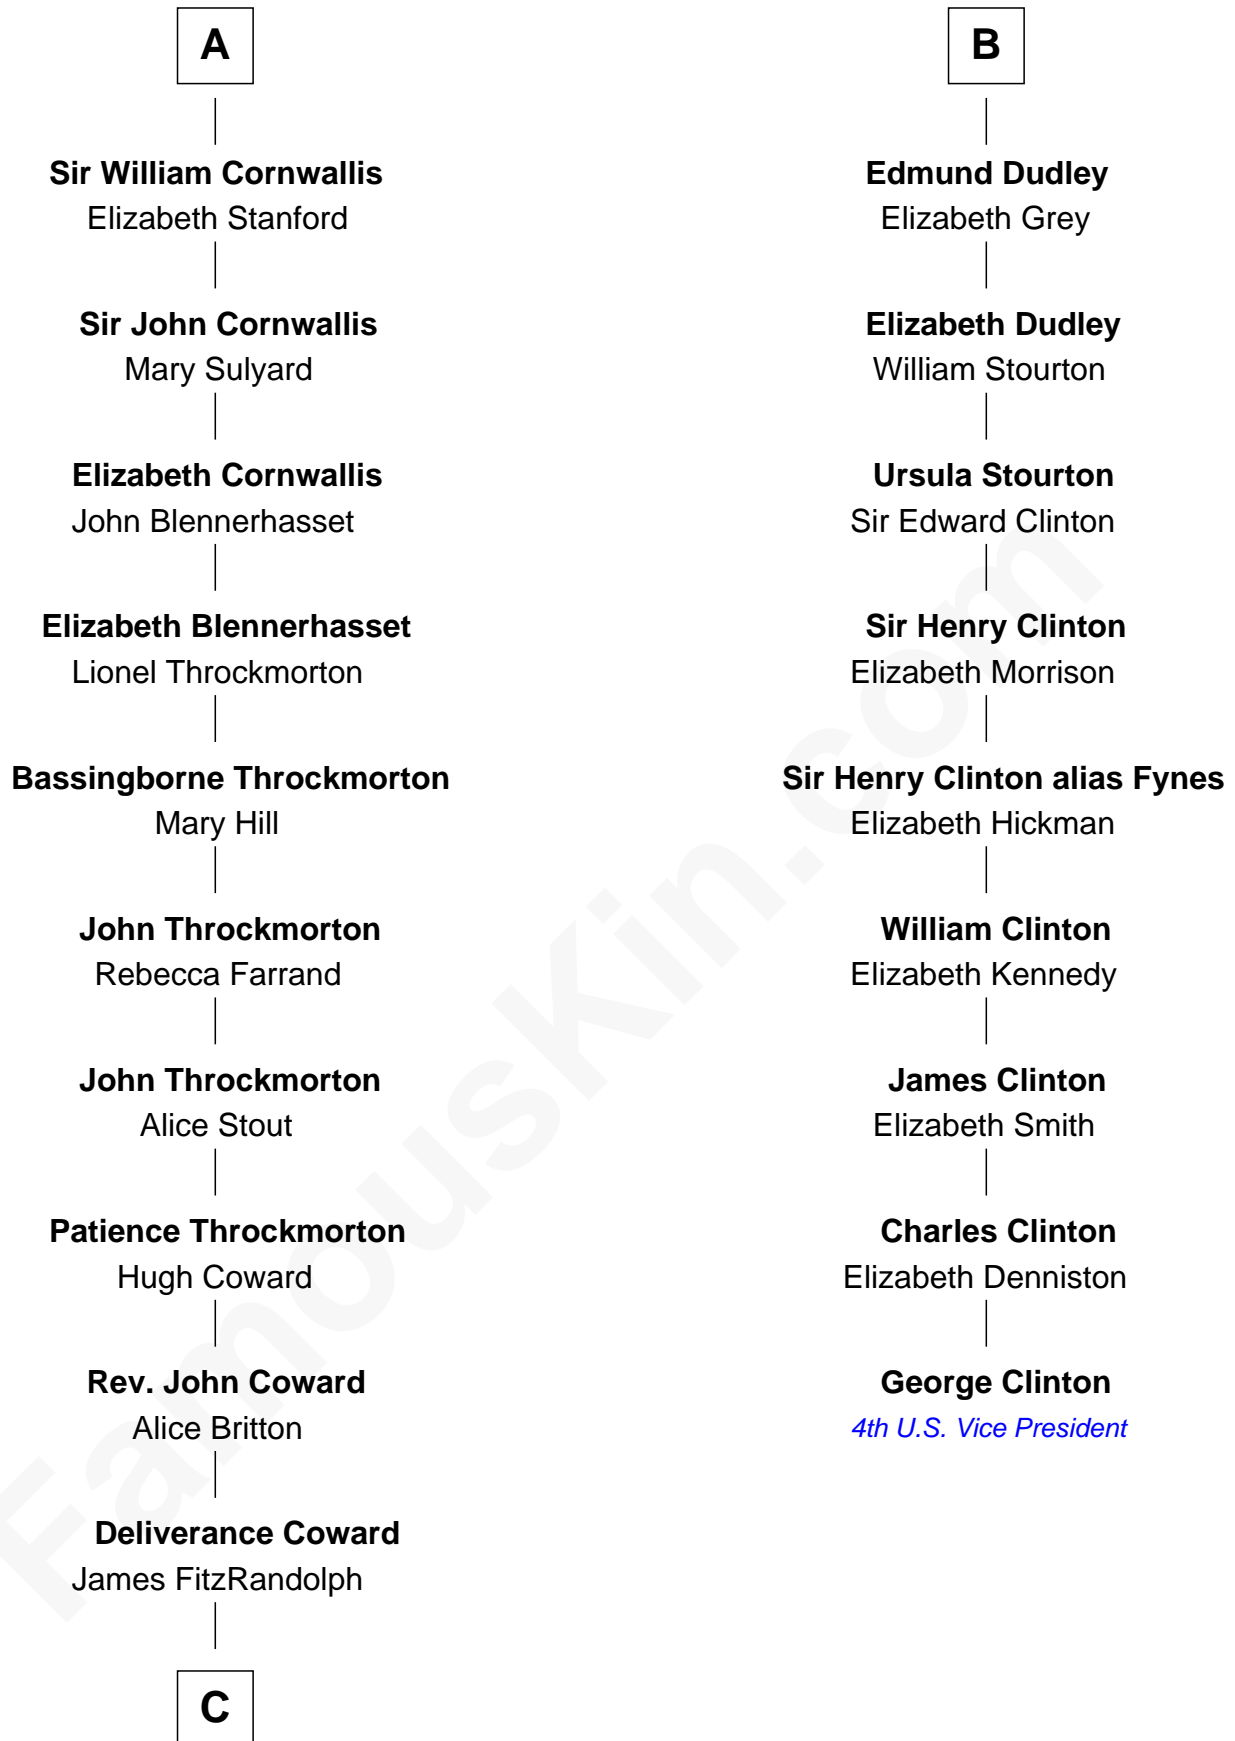

FamousKin.com
Relationship Chart of
Ellen Louise (Axson) Wilson
First Lady of President Woodrow Wilson

15th cousin 5 times removed of

George Clinton
4th U.S. Vice President

Sir Hugh le Despencer
 Isabella de Beauchamp

C

Isaac FitzRandolph

Eleanor Hunter

Rebecca Longstreet FitzRandolph

Rev. Isaac Stockton Keith Axson

Rev. Samuel Edward Axson

Margaret Jane Hoyt

Ellen Louise (Axson) Wilson

First Lady of Woodrow Wilson

FamousKin.com