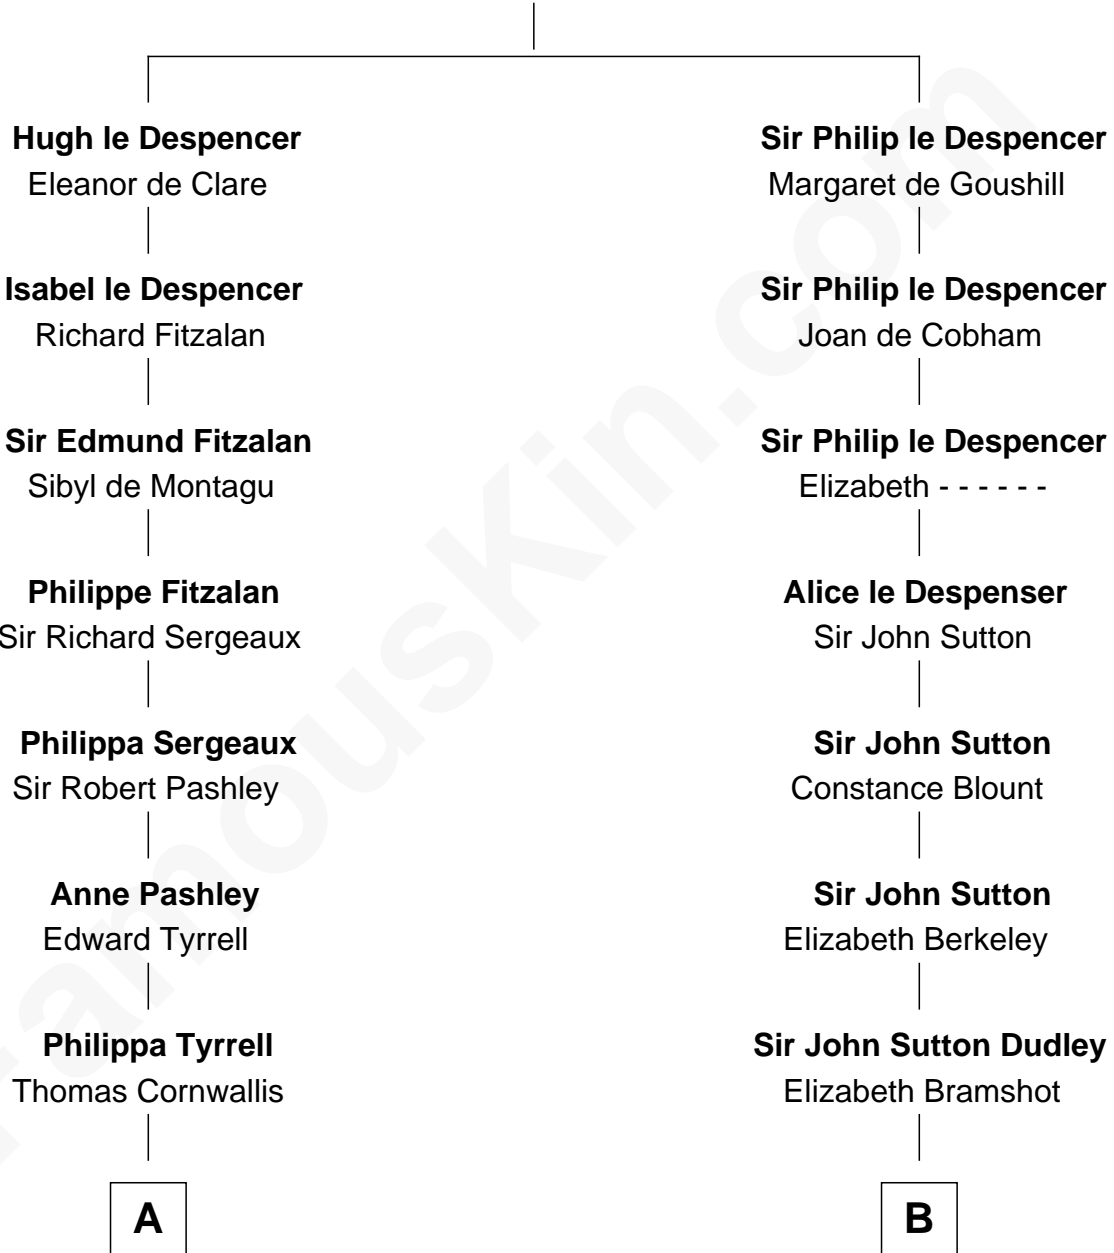

FamousKin.com
Relationship Chart of
Ellen Louise (Axson) Wilson
First Lady of President Woodrow Wilson

15th cousin 5 times removed of

George Clinton
4th U.S. Vice President

Sir Hugh le Despencer
 Isabella de Beauchamp

C

Isaac FitzRandolph

Eleanor Hunter

Rebecca Longstreet FitzRandolph

Rev. Isaac Stockton Keith Axson

Rev. Samuel Edward Axson

Margaret Jane Hoyt

Ellen Louise (Axson) Wilson

First Lady of Woodrow Wilson

FamousKin.com