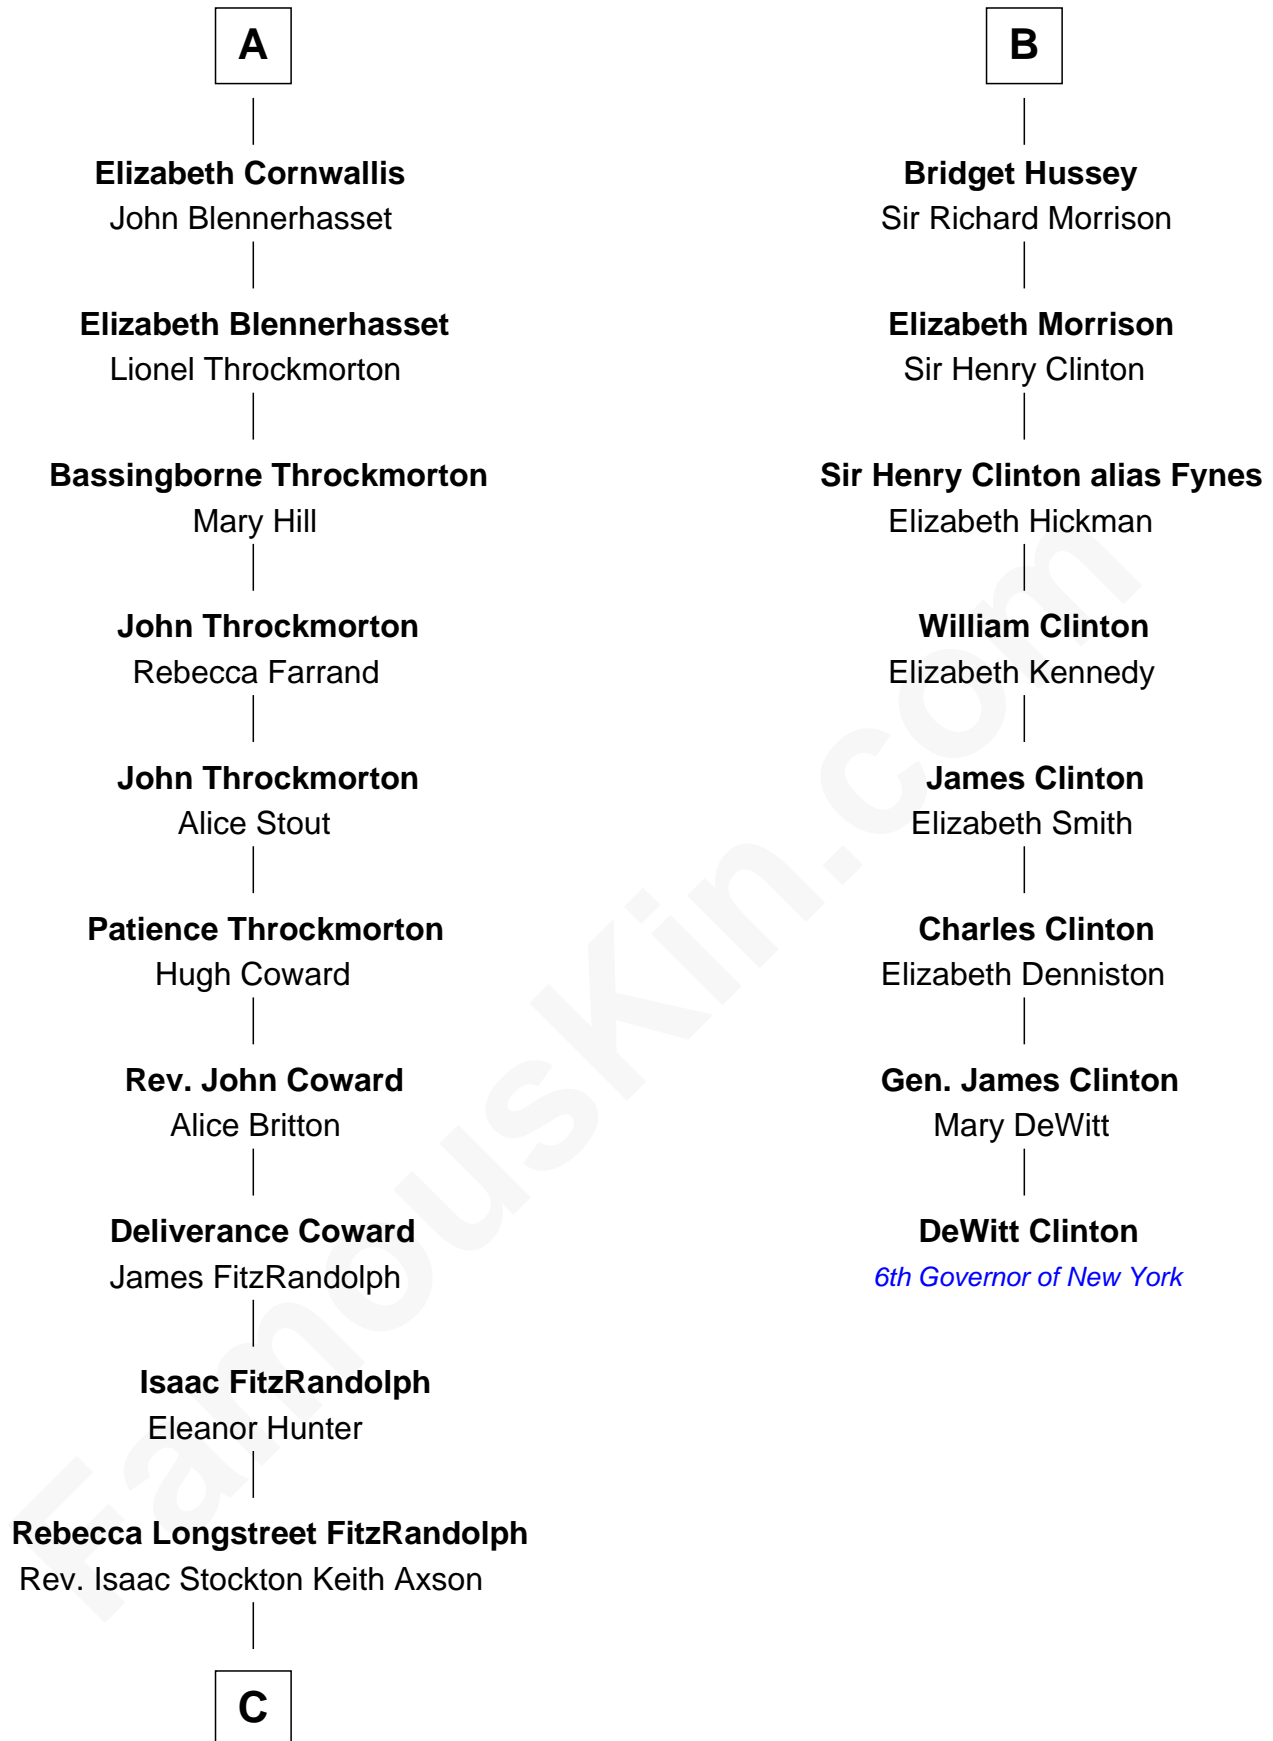

**FamousKin.com**  
**Relationship Chart of**  
**Ellen Louise (Axson) Wilson**  
*First Lady of President Woodrow Wilson*

**14th cousin 4 times removed of**

**DeWitt Clinton**  
*6th Governor of New York*

**C**

Rev. Samuel Edward Axson

Margaret Jane Hoyt

Ellen Louise (Axson) Wilson

*First Lady of Woodrow Wilson*

FamousKin.com