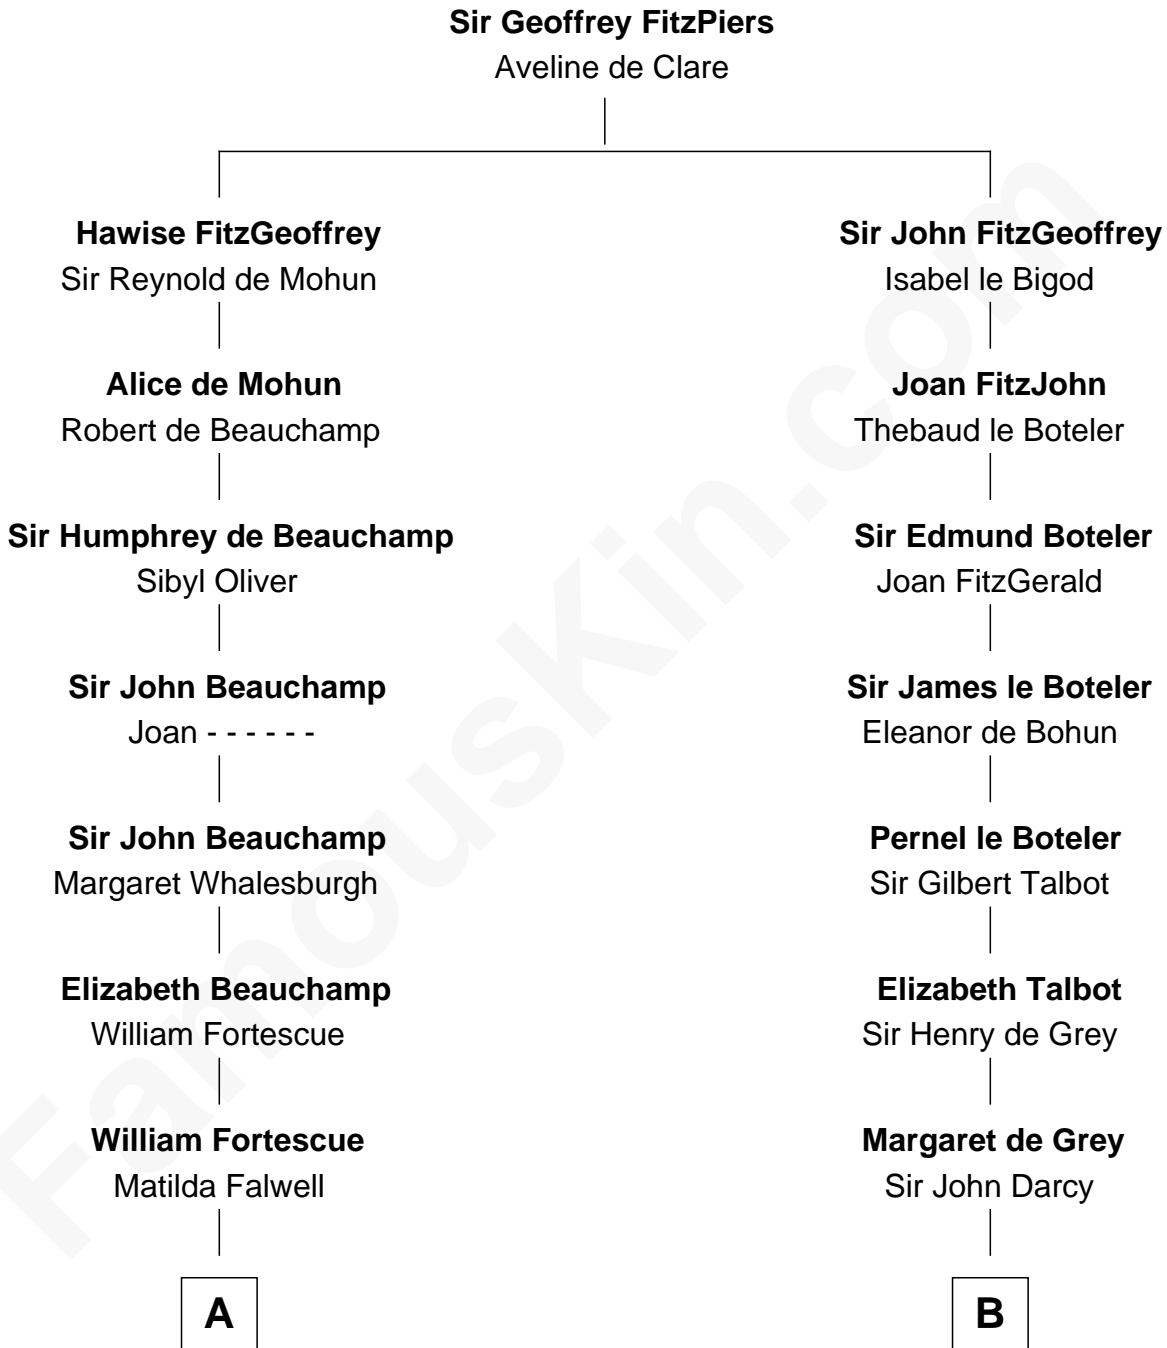

FamousKin.com
Relationship Chart of
Ellen Louise (Axson) Wilson

First Lady of President Woodrow Wilson

19th cousin 2 times removed of

Lt. Gen. James Brudenell

Leader of the "Charge of the Light Brigade"

C

Abigail Williams
Thomas Williams

Abigail Williams
Alexander Bliss

Margaret Bliss
Rev. Nathan Hoyt

Margaret Jane Hoyt
Rev. Samuel Edward Axson

Ellen Louise (Axson) Wilson
First Lady of Woodrow Wilson

D

Robert Brudenell
Anne Bishopp

Robert Brudenell
Penelope Anne Cooke