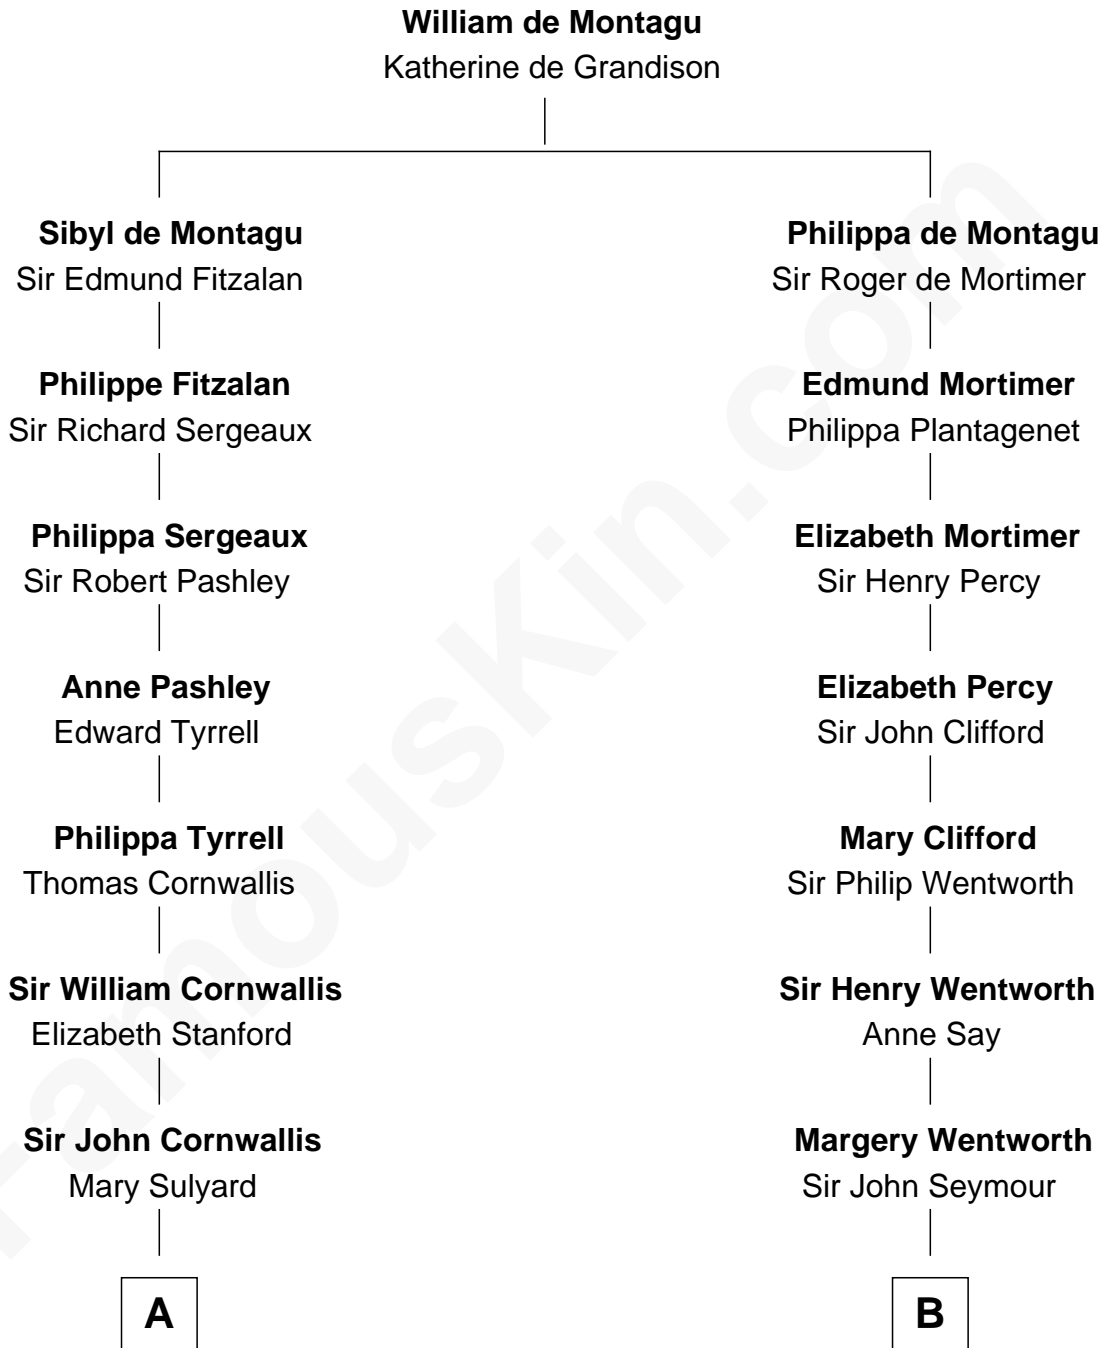

FamousKin.com

Relationship Chart of Ellen Louise (Axson) Wilson

First Lady of President Woodrow Wilson

16th cousin 2 times removed of

Lt. Gen. James Brudenell

Leader of the "Charge of the Light Brigade"

C

Rev. Samuel Edward Axson

Margaret Jane Hoyt

Ellen Louise (Axson) Wilson

First Lady of Woodrow Wilson

FamousKin.com