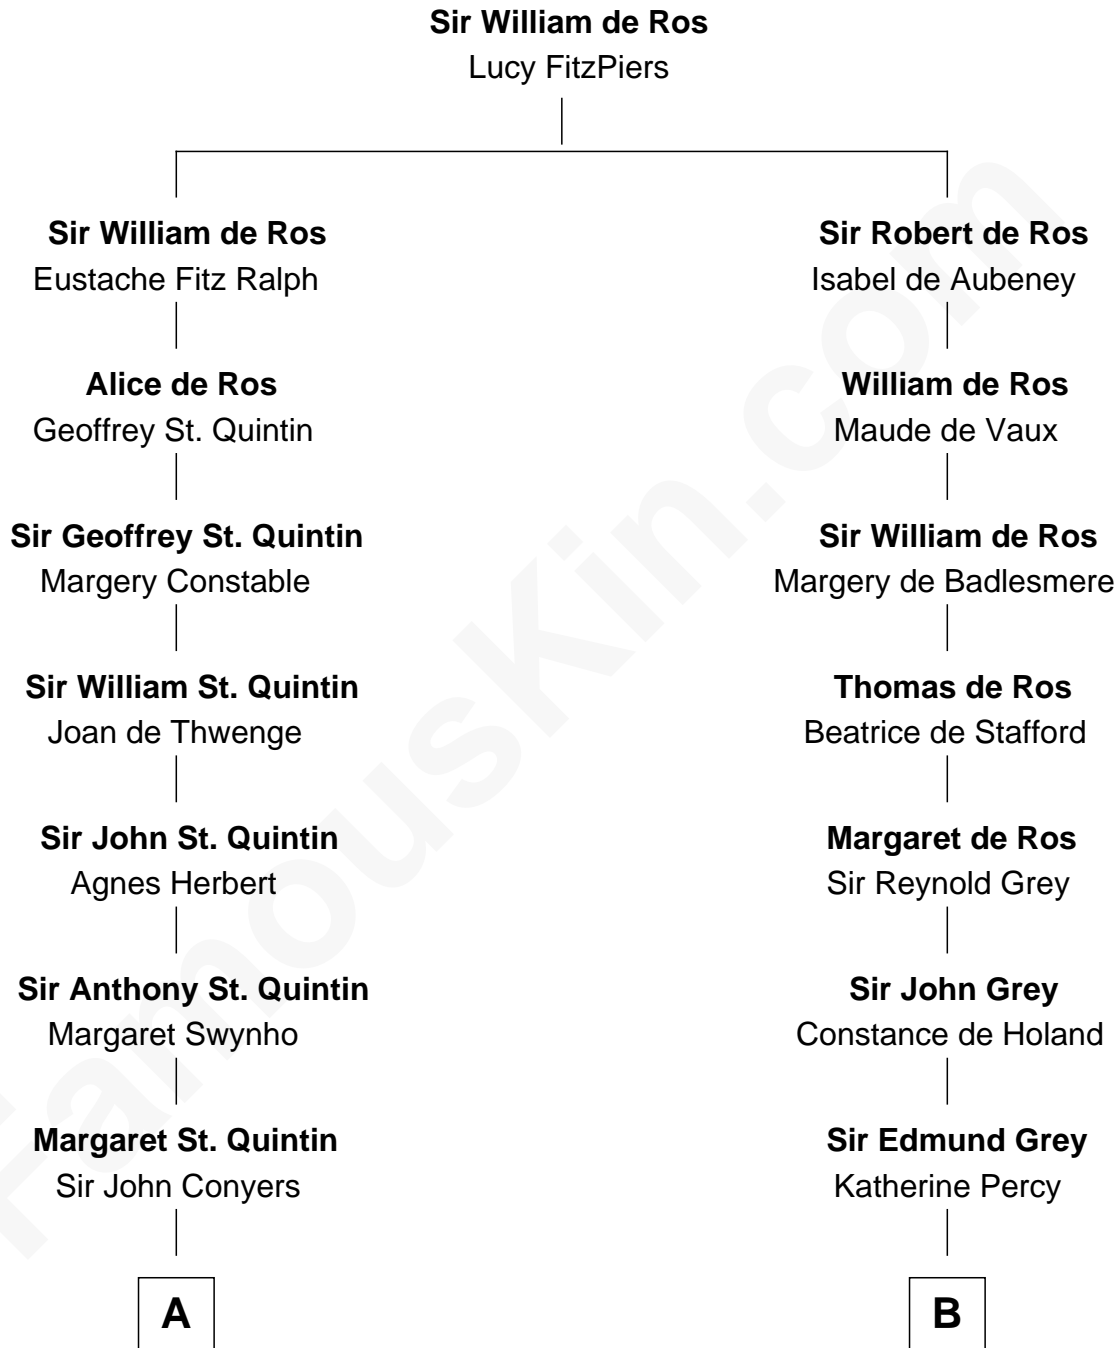

# FamousKin.com

## Relationship Chart of Ellen Louise (Axson) Wilson

*First Lady of President Woodrow Wilson*

18th cousin 2 times removed of

**Lt. Gen. James Brudenell**

*Leader of the "Charge of the Light Brigade"*

**C**

**Isaac FitzRandolph**  
Eleanor Hunter

**Rebecca Longstreet FitzRandolph**  
Rev. Isaac Stockton Keith Axson

**Rev. Samuel Edward Axson**  
Margaret Jane Hoyt

**Ellen Louise (Axson) Wilson**  
*First Lady of Woodrow Wilson*