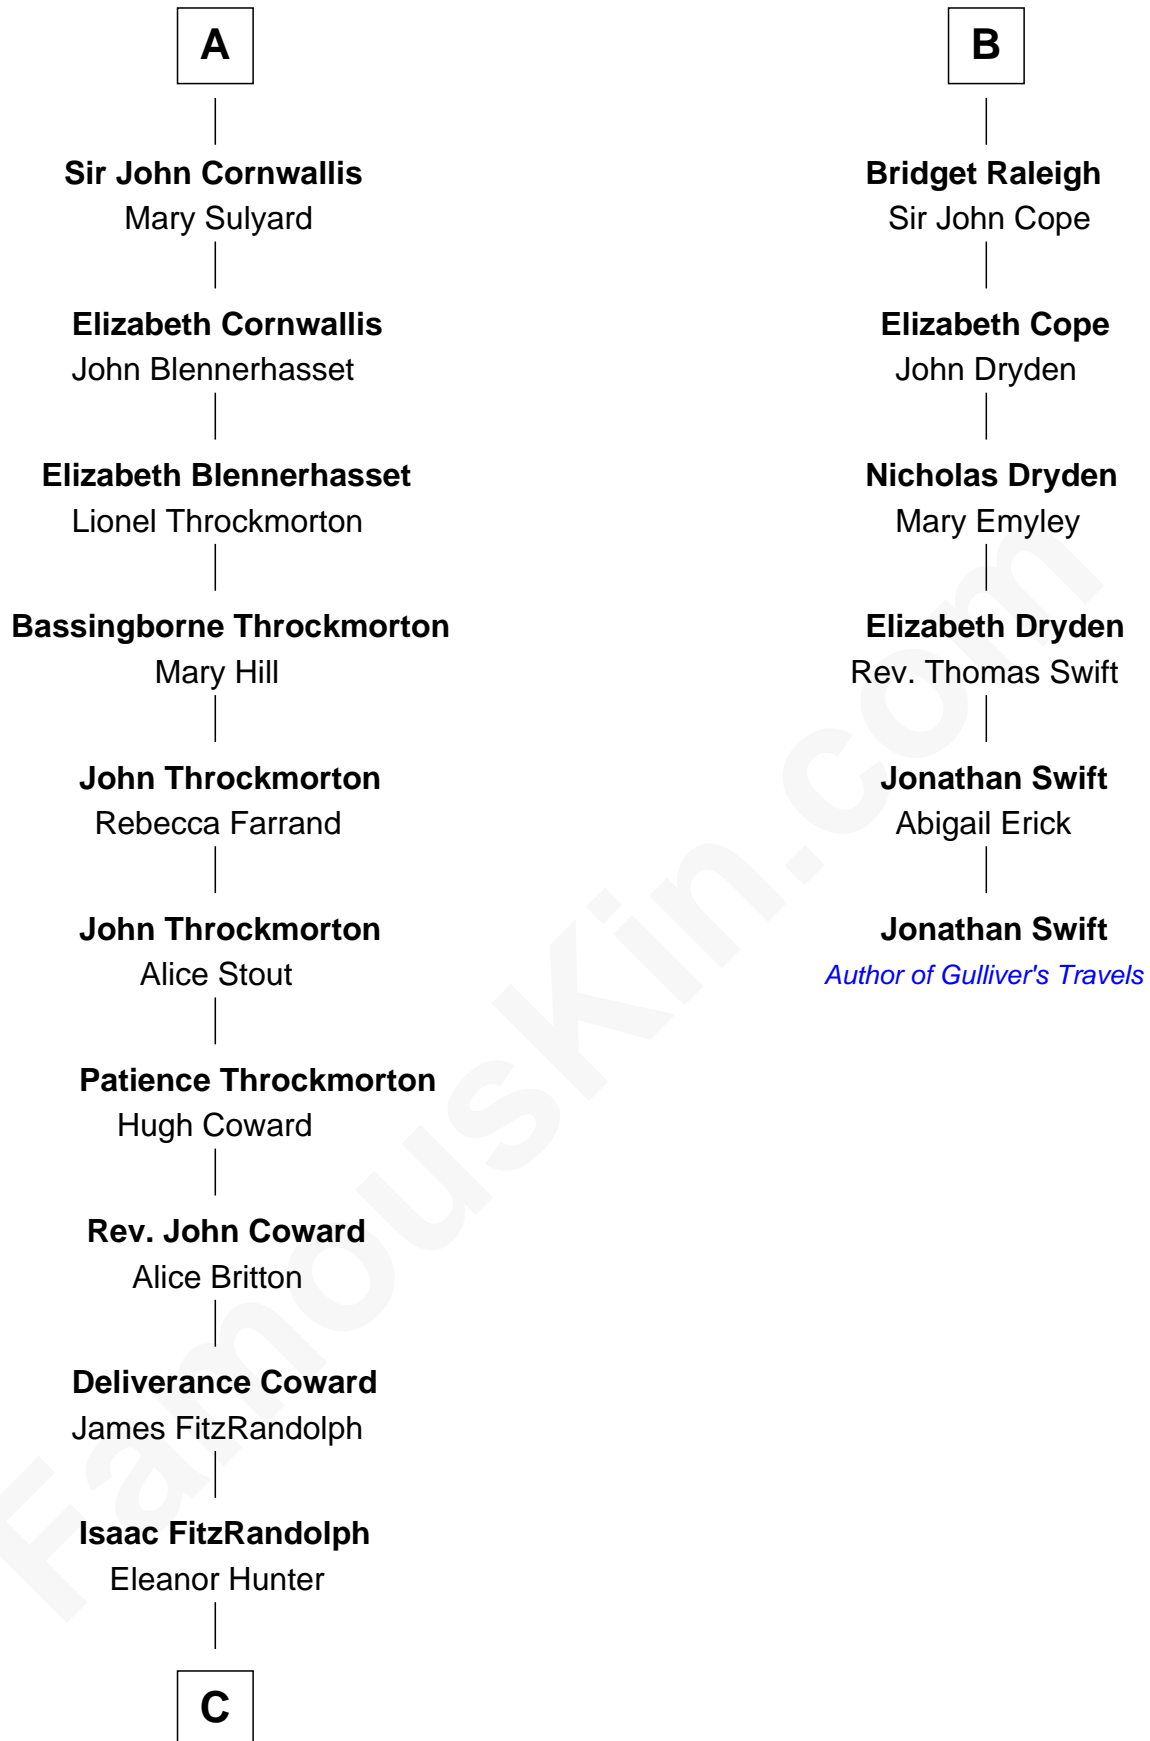

FamousKin.com

Relationship Chart of Ellen Louise (Axson) Wilson

First Lady of President Woodrow Wilson

12th cousin 7 times removed of

Jonathan Swift

Author of *Gulliver's Travels*

Edmund Fitzalan

Alice de Warenne

C

Rebecca Longstreet FitzRandolph

Rev. Isaac Stockton Keith Axson

Rev. Samuel Edward Axson

Margaret Jane Hoyt

Ellen Louise (Axson) Wilson

First Lady of Woodrow Wilson

FamousKin.com