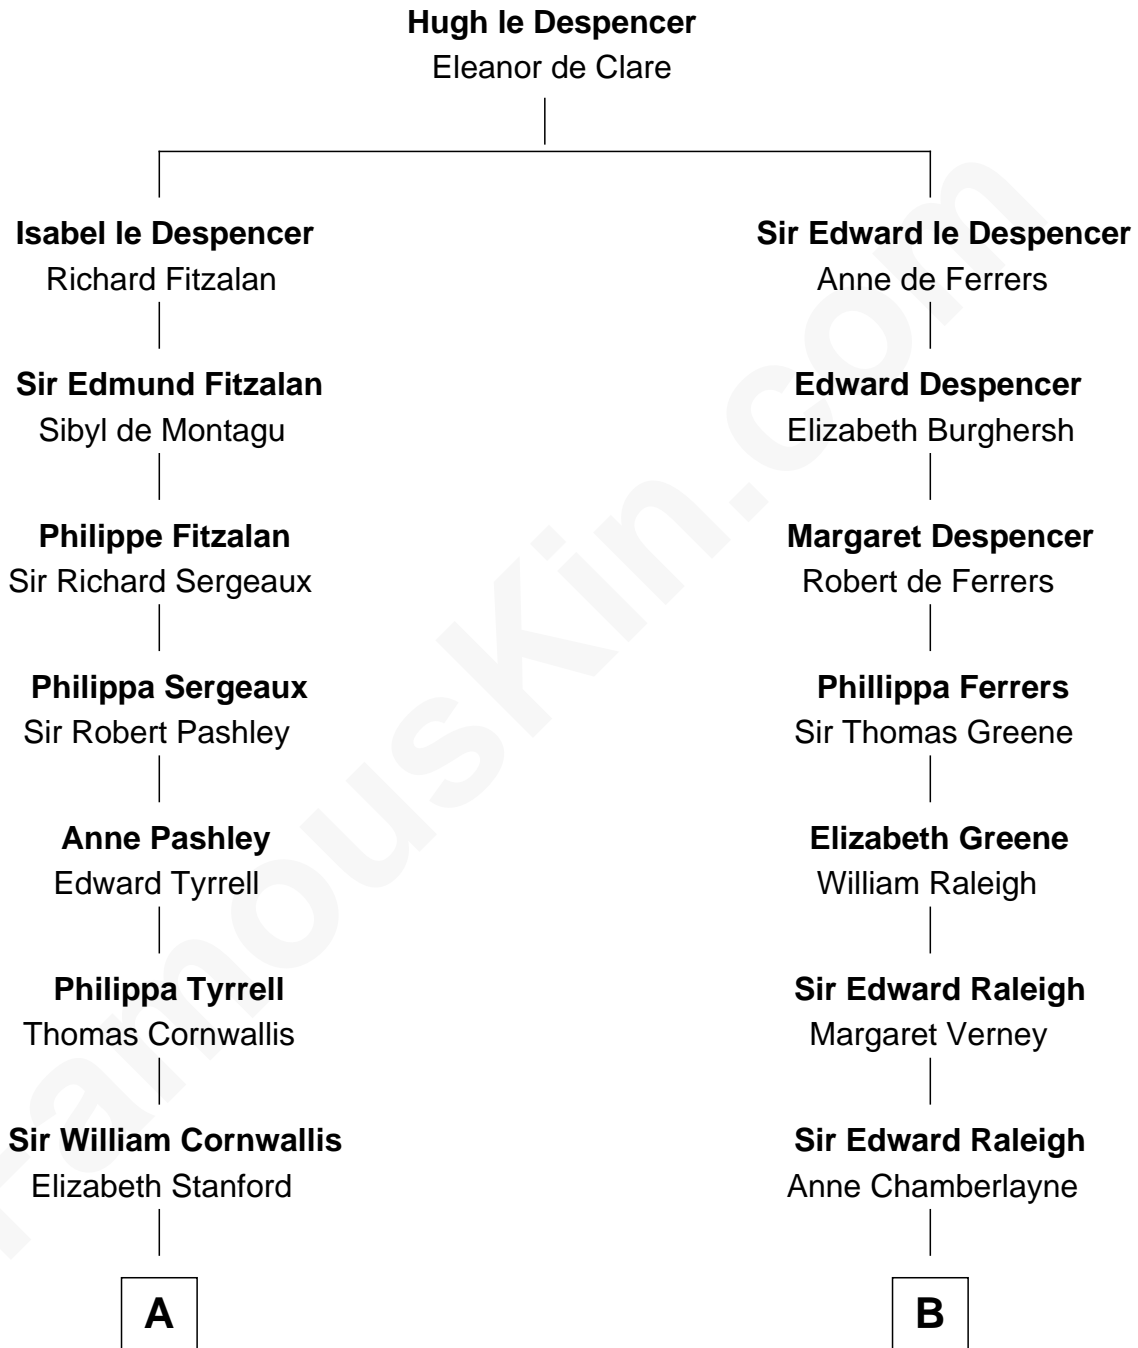

FamousKin.com
Relationship Chart of
Ellen Louise (Axson) Wilson
First Lady of President Woodrow Wilson

12th cousin 7 times removed of

Jonathan Swift
Author of Gulliver's Travels

C

Rebecca Longstreet FitzRandolph

Rev. Isaac Stockton Keith Axson

Rev. Samuel Edward Axson

Margaret Jane Hoyt

Ellen Louise (Axson) Wilson

First Lady of Woodrow Wilson

FamousKin.com