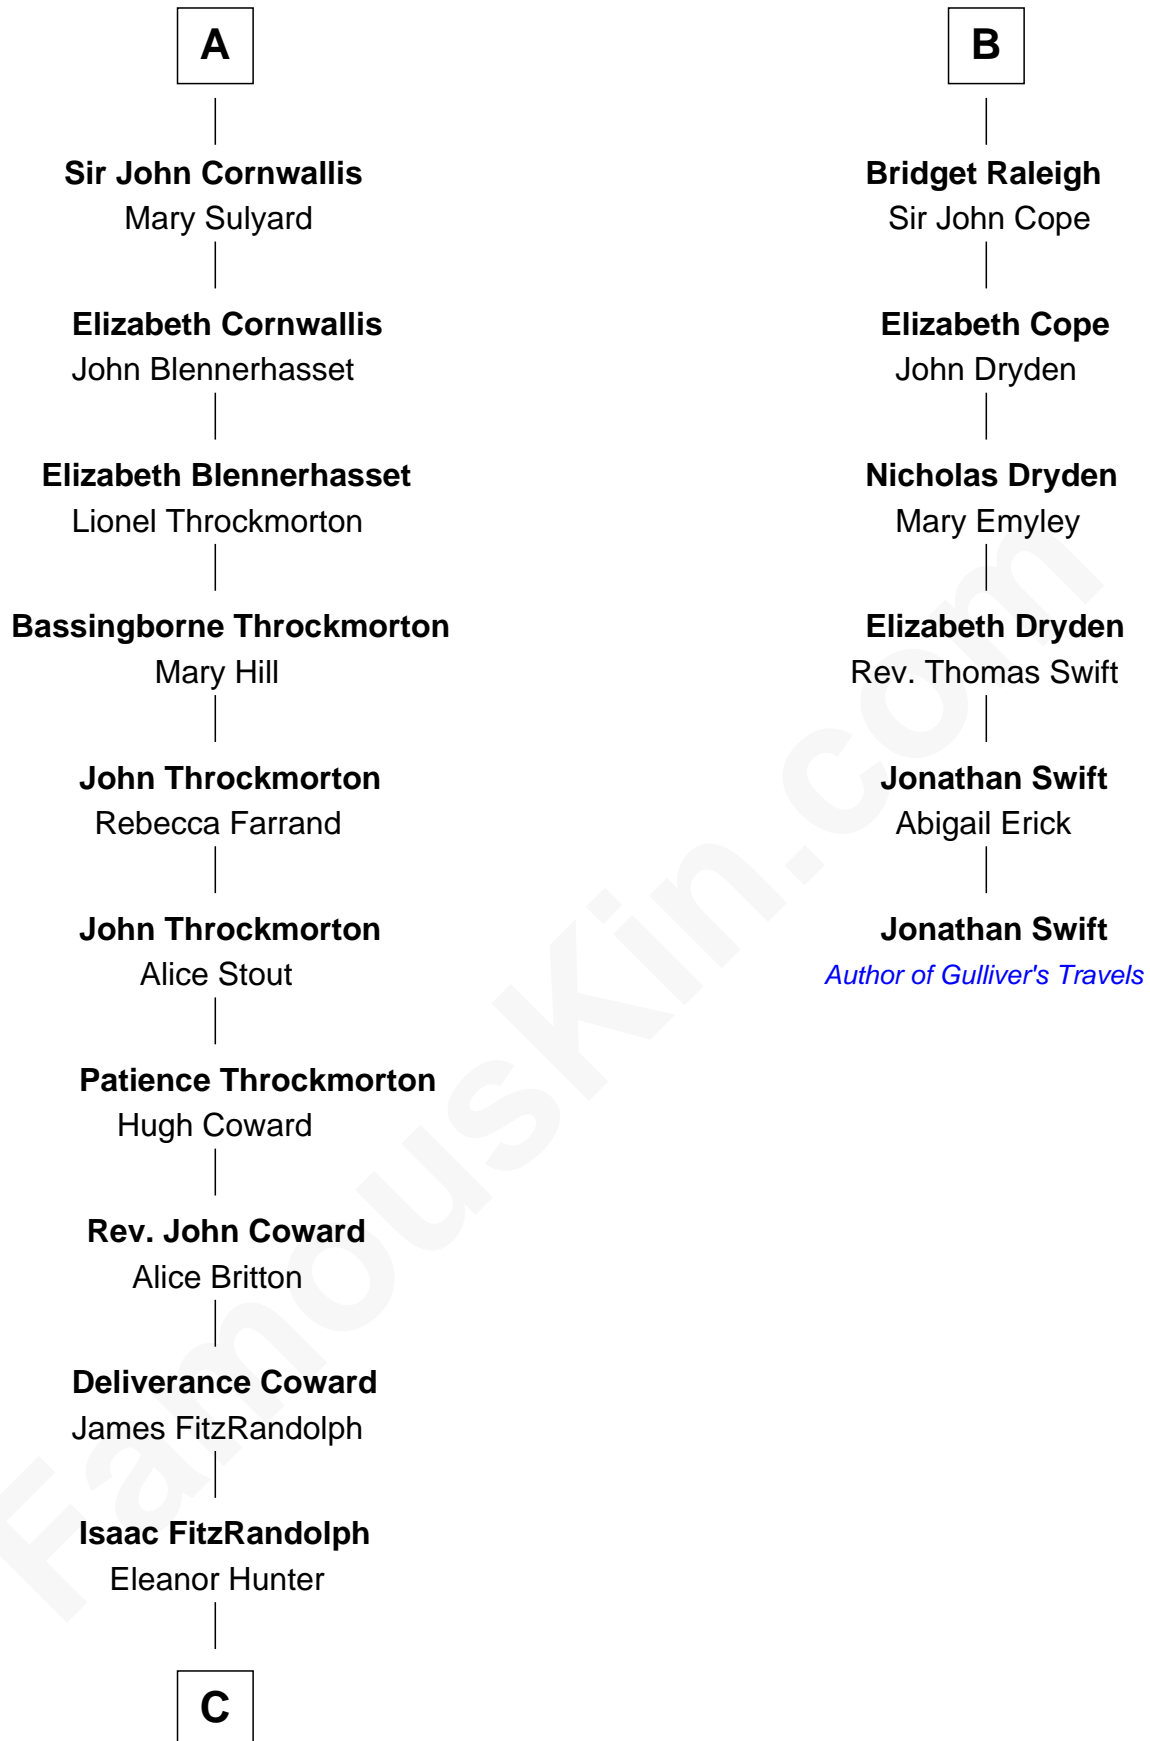

FamousKin.com
Relationship Chart of
Ellen Louise (Axson) Wilson
First Lady of President Woodrow Wilson

12th cousin 7 times removed of

Jonathan Swift
Author of Gulliver's Travels

C

Rebecca Longstreet FitzRandolph

Rev. Isaac Stockton Keith Axson

Rev. Samuel Edward Axson

Margaret Jane Hoyt

Ellen Louise (Axson) Wilson

First Lady of Woodrow Wilson

FamousKin.com