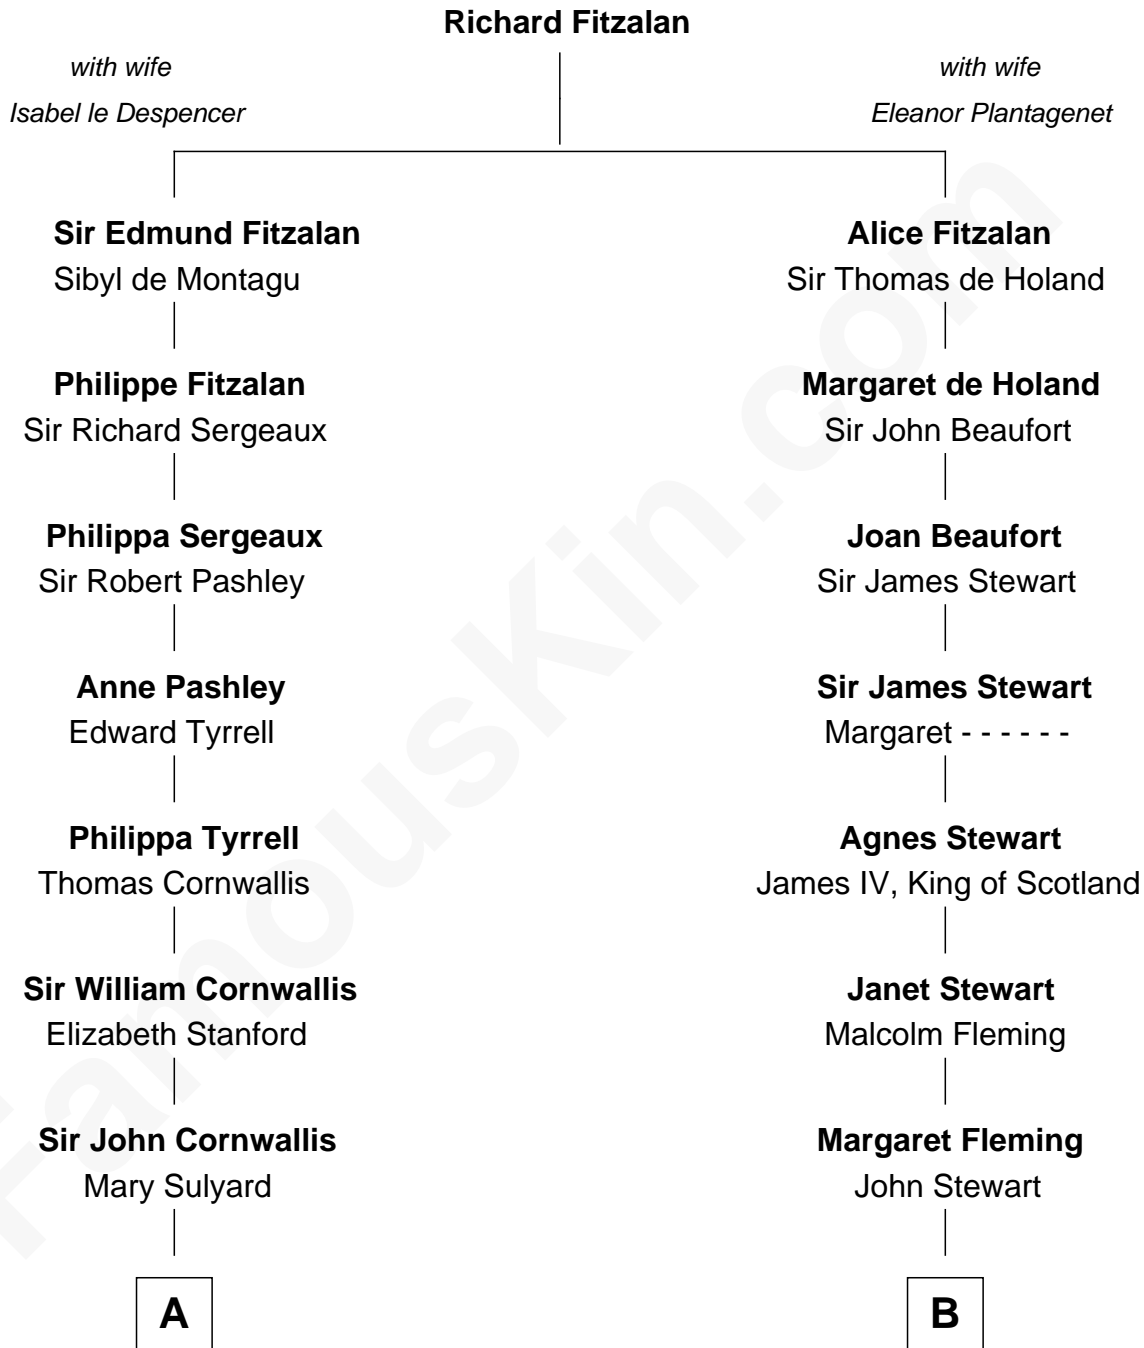

**FamousKin.com**  
**Relationship Chart of**  
**Ellen Louise (Axson) Wilson**  
*First Lady of President Woodrow Wilson*

**18th cousin 2 times removed of**

**Hugh Grant**  
*Movie Actor*

**C**

**Rev. Samuel Edward Axson**

Margaret Jane Hoyt

**Ellen Louise (Axson) Wilson**

*First Lady of Woodrow Wilson*

**D**

**Felton George Randolph**

Emily Margaret Nepean

**Margaret Isobel Randolph**

John Cassilis MacLean