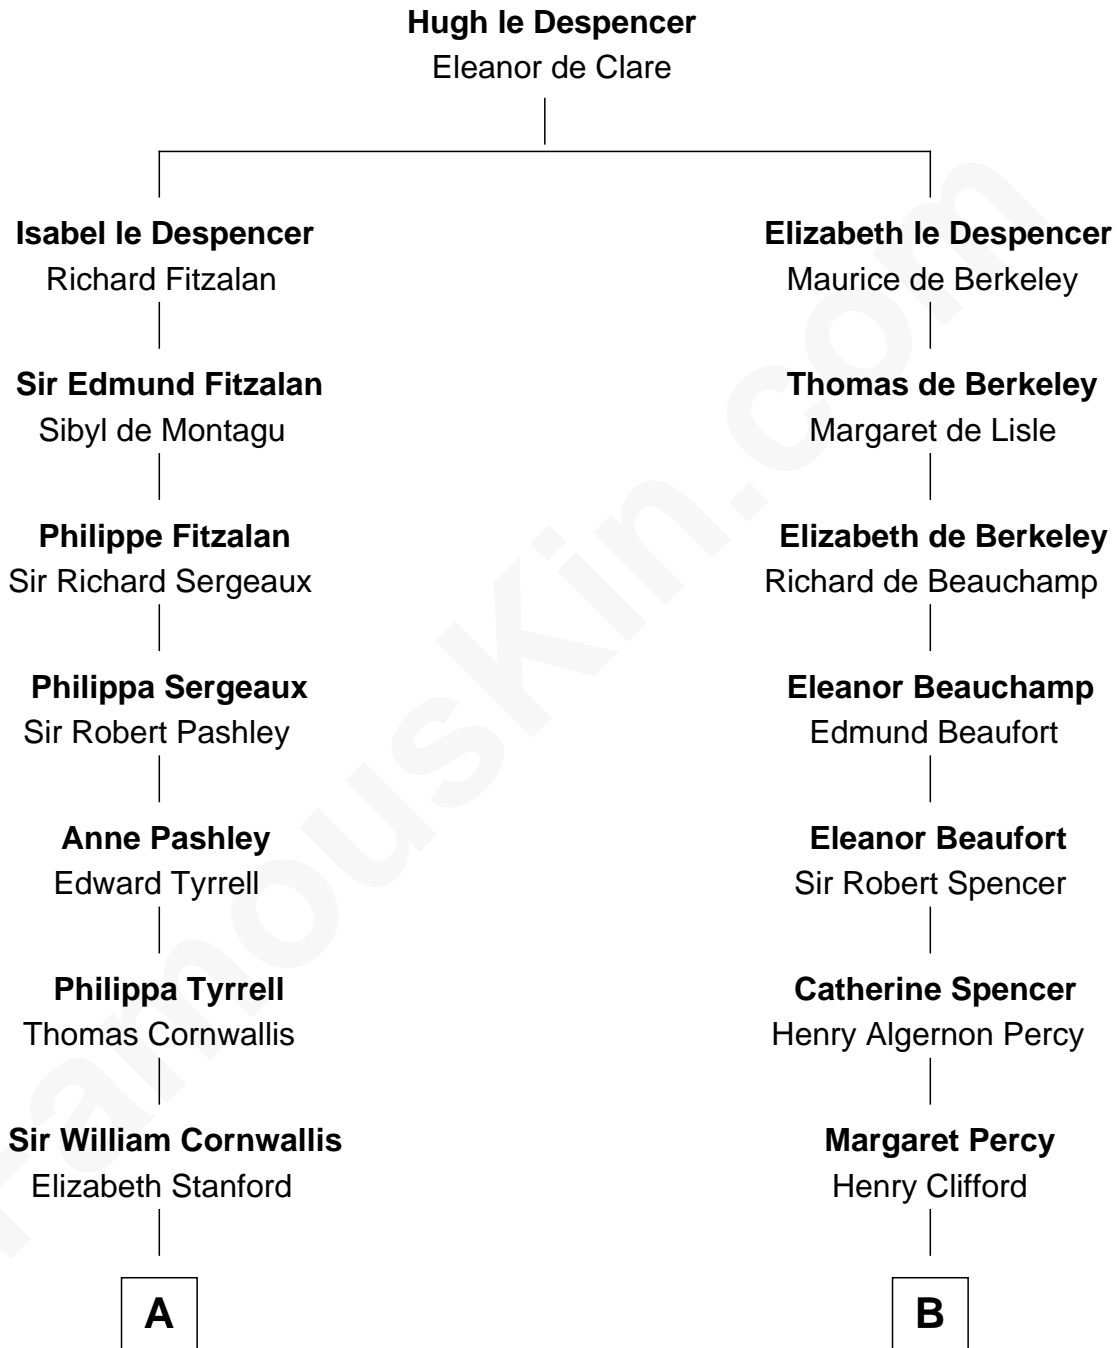

FamousKin.com
Relationship Chart of
Ellen Louise (Axson) Wilson
First Lady of President Woodrow Wilson

19th cousin 2 times removed of

Hugh Grant
Movie Actor

C

Rebecca Longstreet FitzRandolph

Rev. Isaac Stockton Keith Axson

Rev. Samuel Edward Axson

Margaret Jane Hoyt

Ellen Louise (Axson) Wilson

First Lady of Woodrow Wilson

D

Cyril Randolph

Frances Selina Hervey

Felton George Randolph