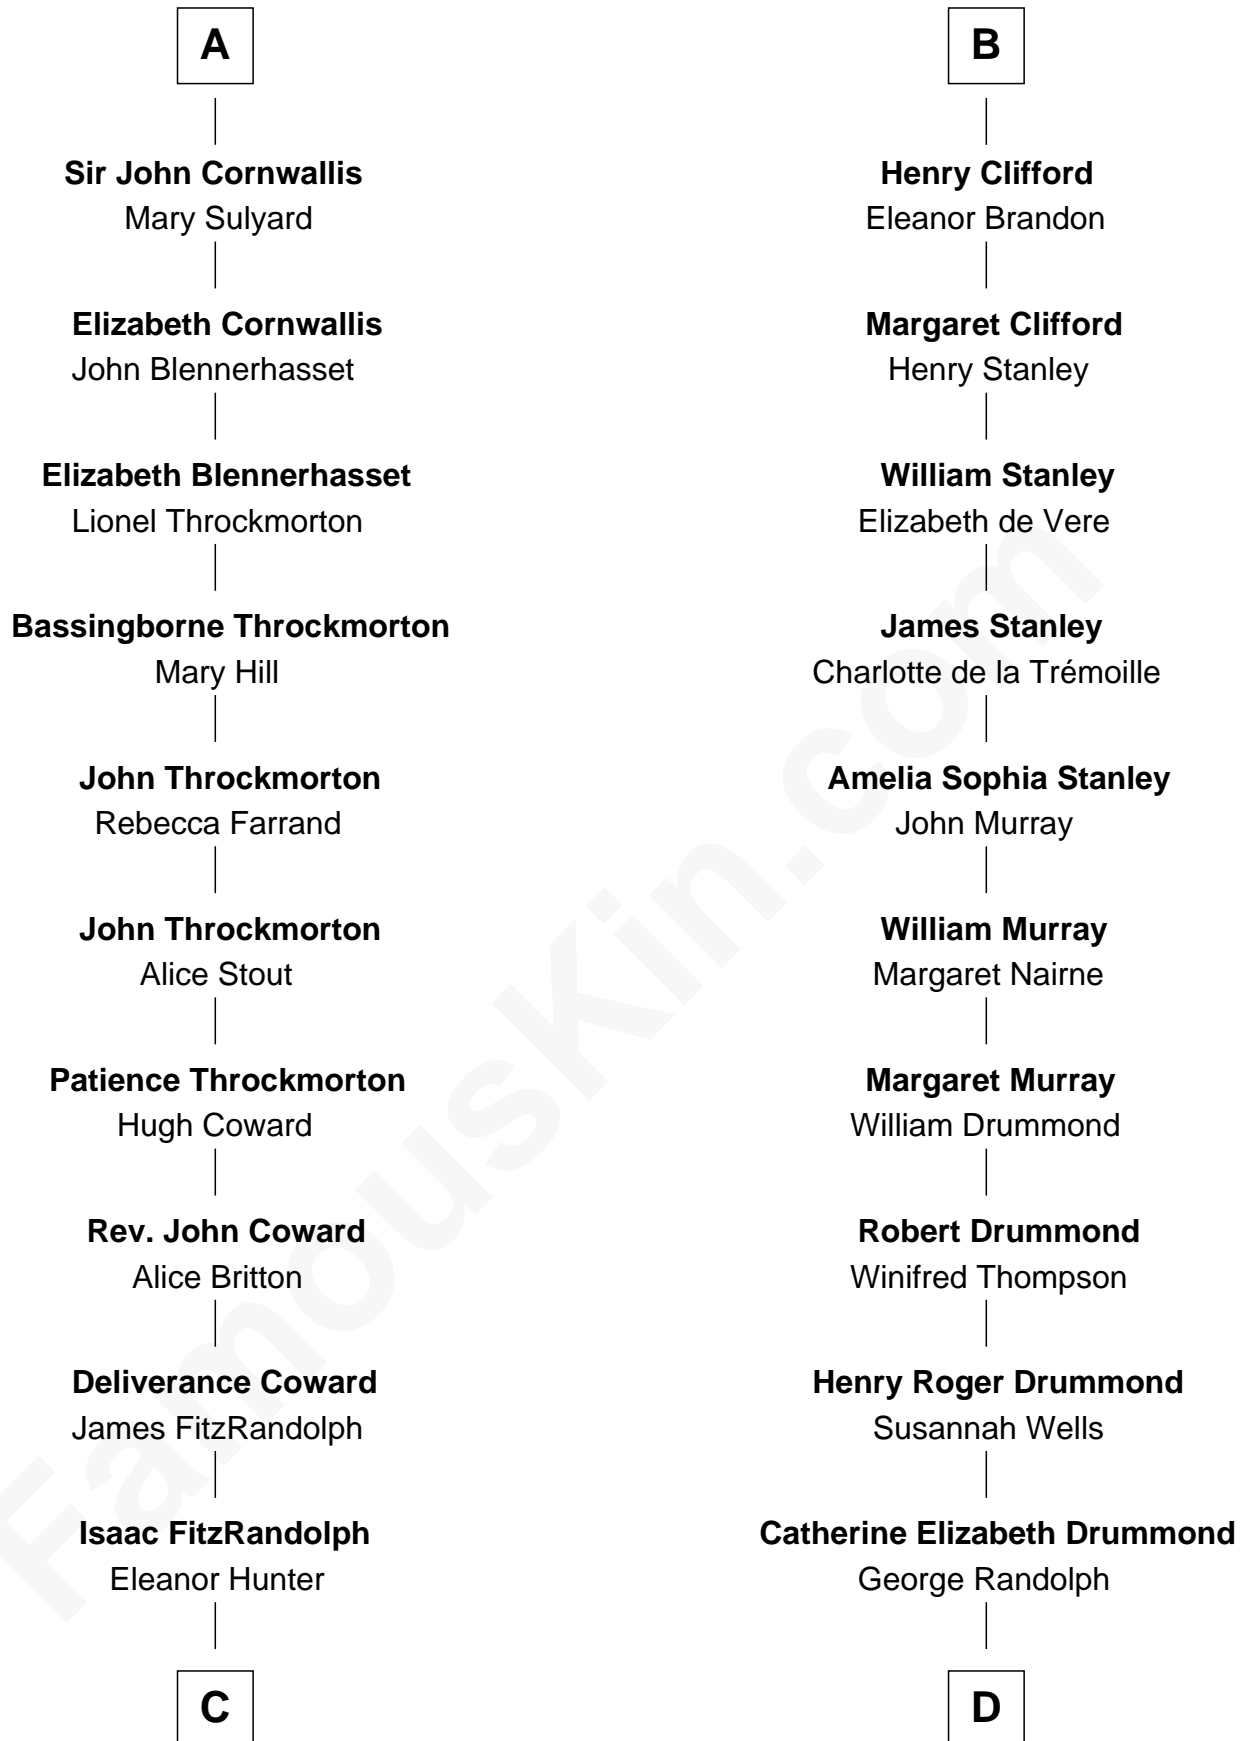

FamousKin.com
Relationship Chart of
Ellen Louise (Axson) Wilson
First Lady of President Woodrow Wilson

19th cousin 2 times removed of

Hugh Grant
Movie Actor

C

Rebecca Longstreet FitzRandolph

Rev. Isaac Stockton Keith Axson

Rev. Samuel Edward Axson

Margaret Jane Hoyt

Ellen Louise (Axson) Wilson

First Lady of Woodrow Wilson

D

Cyril Randolph

Frances Selina Hervey

Felton George Randolph