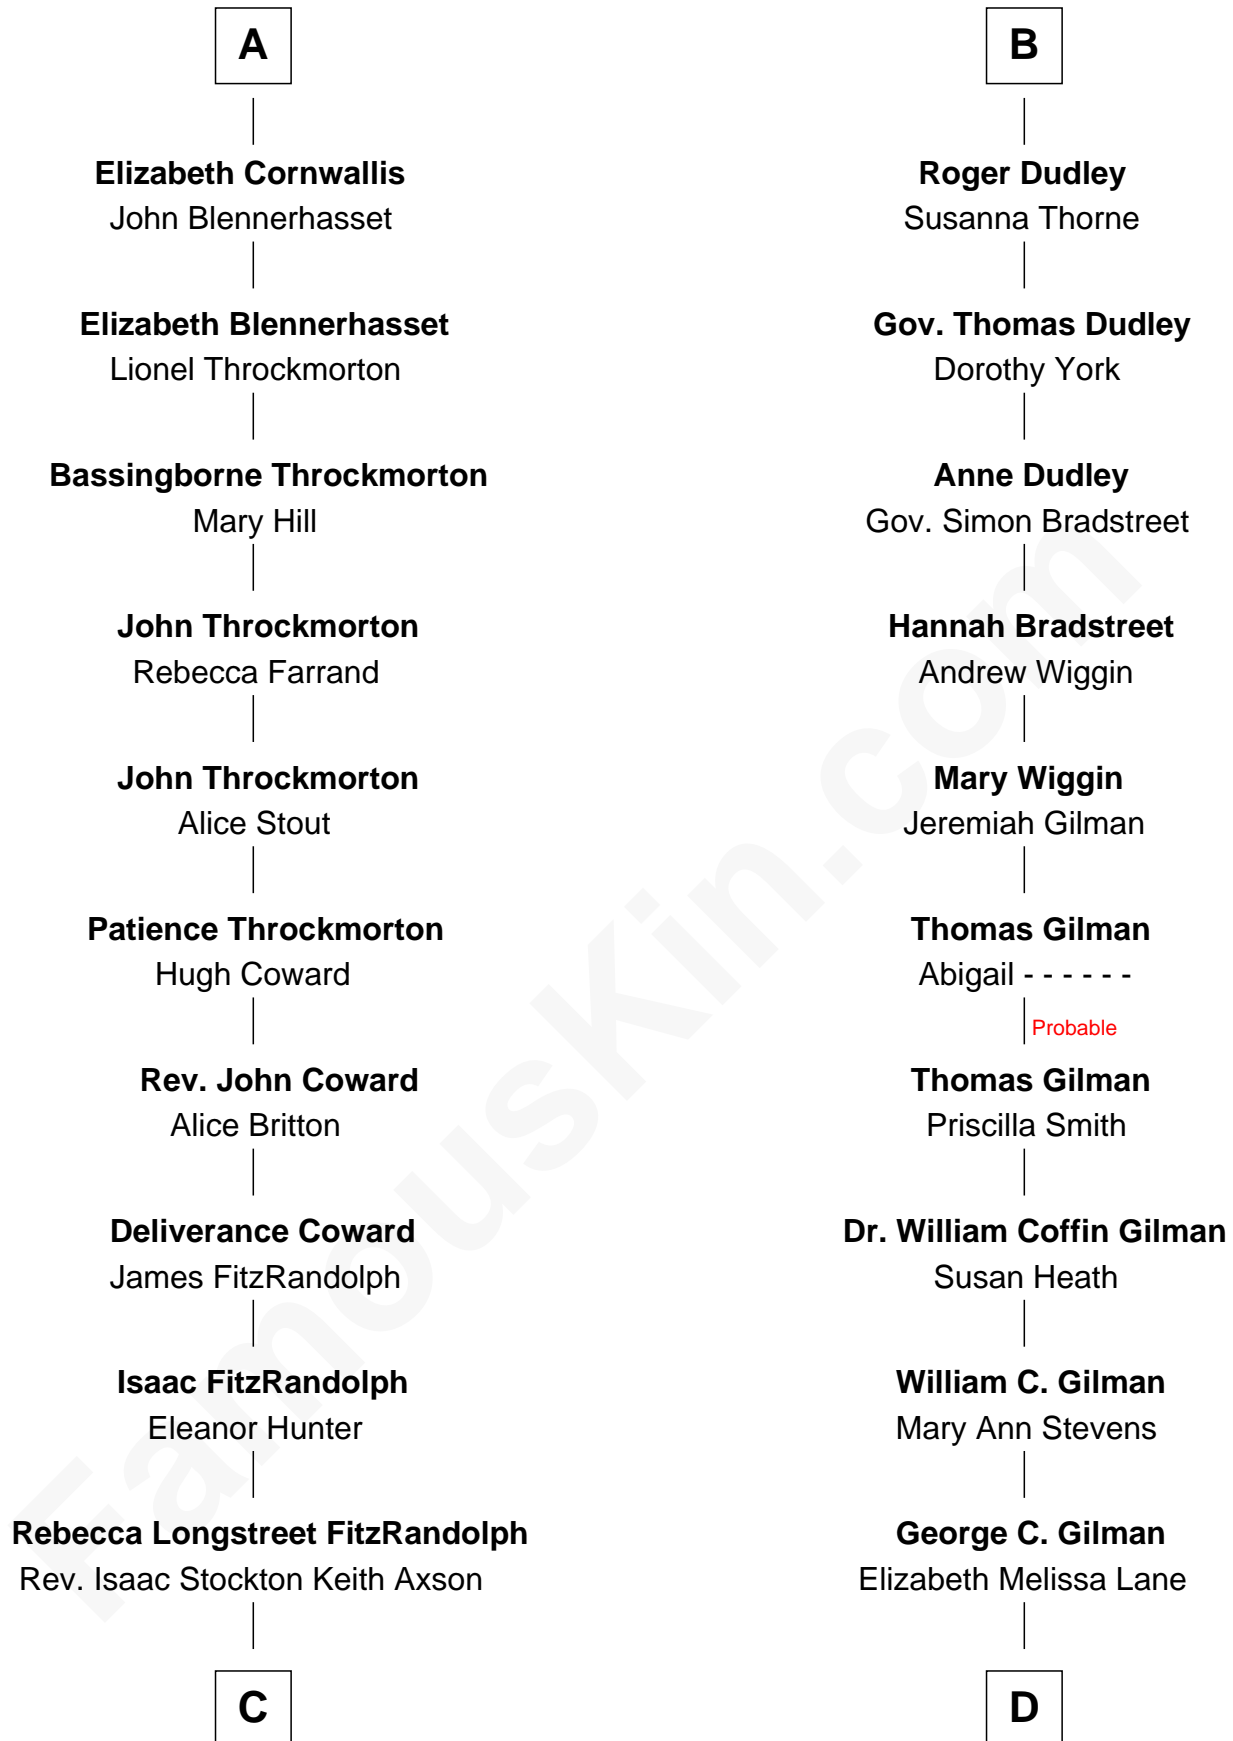

FamousKin.com
Relationship Chart of
Ellen Louise (Axson) Wilson
First Lady of President Woodrow Wilson

18th cousin 1 time removed of

George Hamilton
TV and Movie Actor

C

Rev. Samuel Edward Axson

Margaret Jane Hoyt

Ellen Louise (Axson) Wilson

First Lady of Woodrow Wilson

D

Lillian C. Gilman

Harry Fuller Hamilton

George William Hamilton

Anne Lucille Stevens

George Hamilton