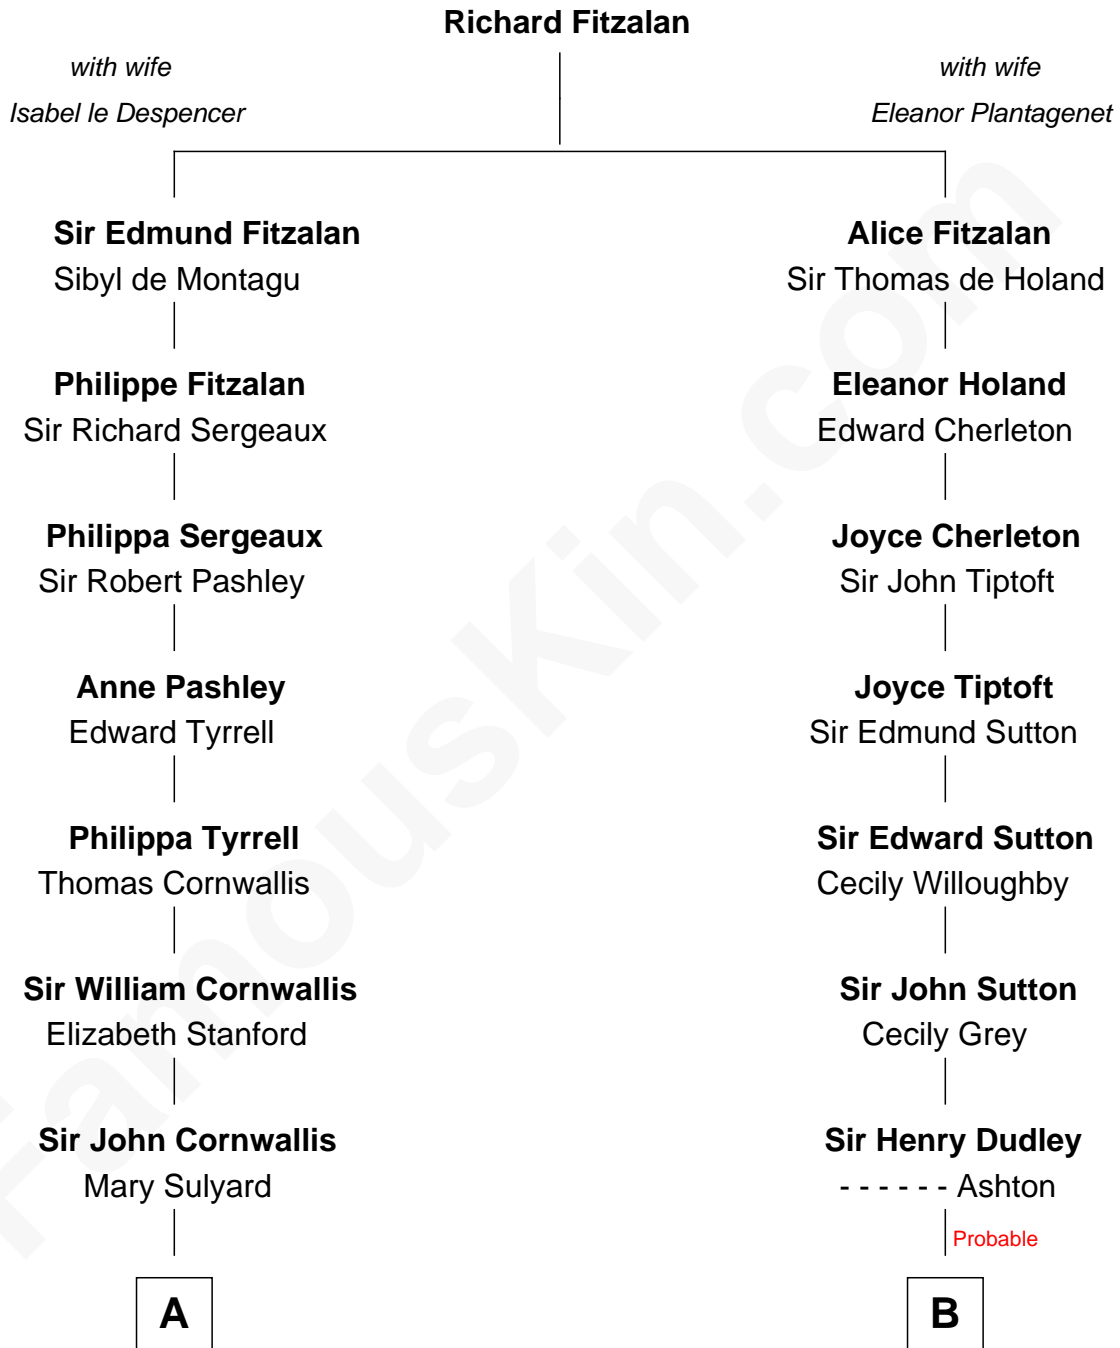

FamousKin.com
Relationship Chart of
Ellen Louise (Axson) Wilson
First Lady of President Woodrow Wilson

18th cousin 1 time removed of

George Hamilton
TV and Movie Actor

C

Rev. Samuel Edward Axson

Margaret Jane Hoyt

Ellen Louise (Axson) Wilson

First Lady of Woodrow Wilson

D

Lillian C. Gilman

Harry Fuller Hamilton

George William Hamilton

Anne Lucille Stevens

George Hamilton