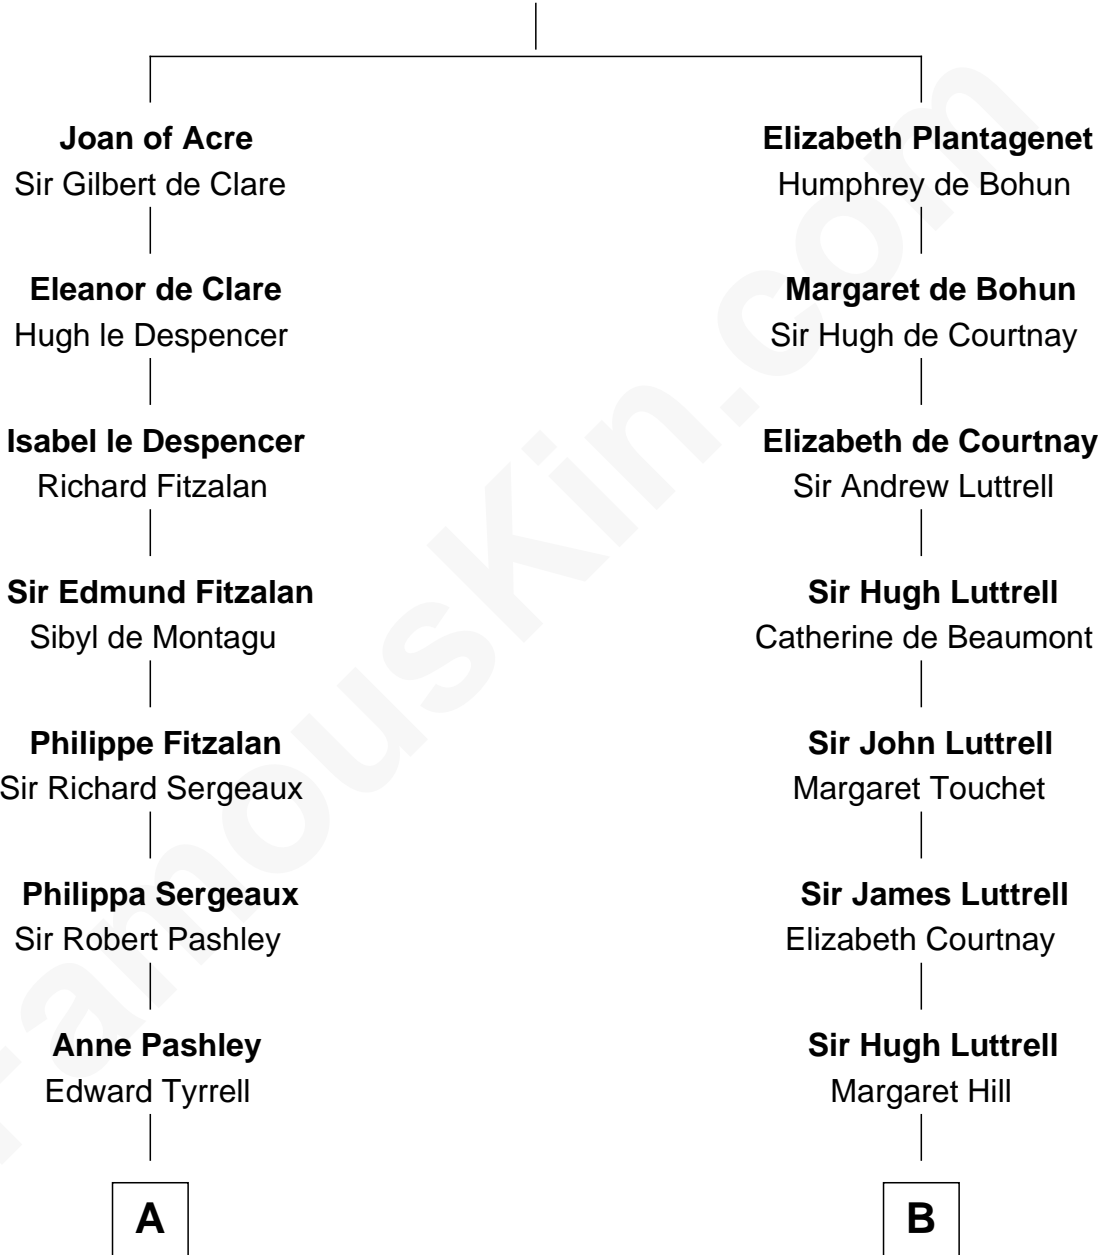

FamousKin.com
Relationship Chart of
Ellen Louise (Axson) Wilson
First Lady of President Woodrow Wilson

17th cousin 4 times removed of

Herman Melville
Author of Moby Dick

King Edward I
 Eleanor of Castile

C

Deliverance Coward

James FitzRandolph

Isaac FitzRandolph

Eleanor Hunter

Rebecca Longstreet FitzRandolph

Rev. Isaac Stockton Keith Axson

Rev. Samuel Edward Axson

Margaret Jane Hoyt

Ellen Louise (Axson) Wilson

First Lady of Woodrow Wilson

FamousKin.com