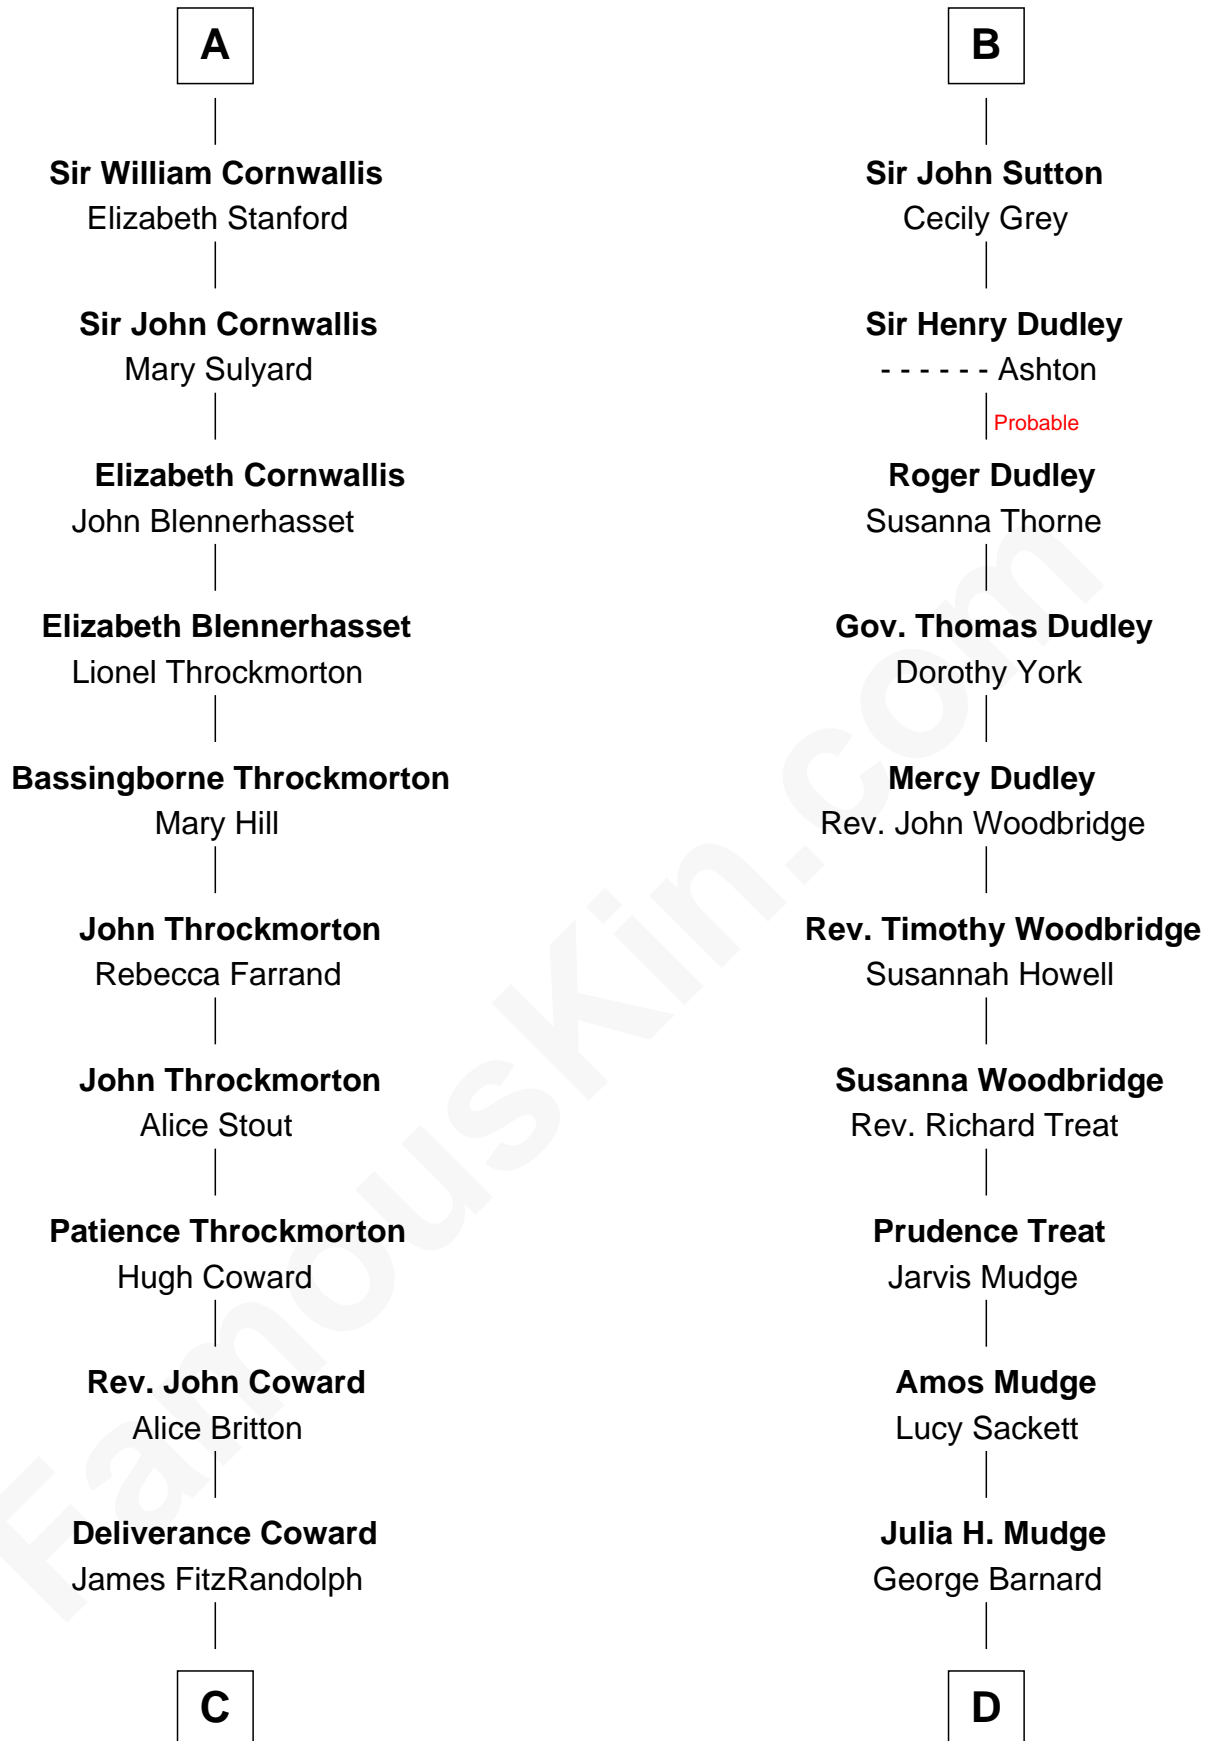

**FamousKin.com**  
**Relationship Chart of**  
**Ellen Louise (Axson) Wilson**  
*First Lady of President Woodrow Wilson*

**20th cousin of**  
**Dick Clark**  
*Radio and TV Host*

**C**

**Isaac FitzRandolph**  
Eleanor Hunter

**Rebecca Longstreet FitzRandolph**  
Rev. Isaac Stockton Keith Axson

**Rev. Samuel Edward Axson**  
Margaret Jane Hoyt

**Ellen Louise (Axson) Wilson**  
*First Lady of Woodrow Wilson*

**D**

**George Barnard**  
Jane Sophia Fuller

**Charles Fuller Barnard**  
Anna May Aldridge

**Julia Fuller Barnard**  
Richard Augustus Clark

**Dick Clark**  
*Radio and TV Host*